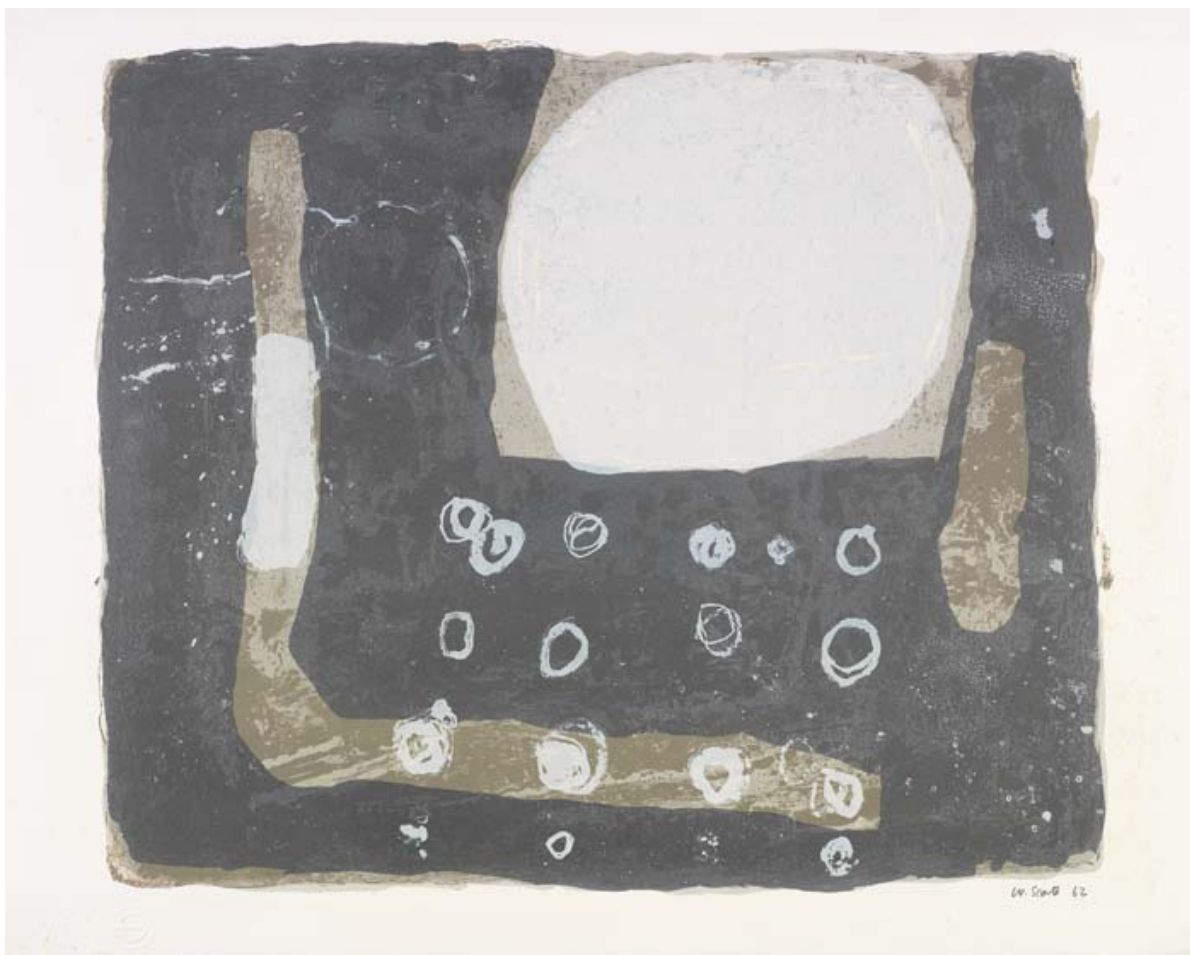

OSBORNE SAMUEL

MODERN AND CONTEMPORARY ART

WILLIAM SCOTT (1913-1989)

Barra, 1962
Lithograph
57 x 80 cms
(22.40 x 31.44 in)
Not available

Signed and dated lower right. Proof aside from the edition of 75