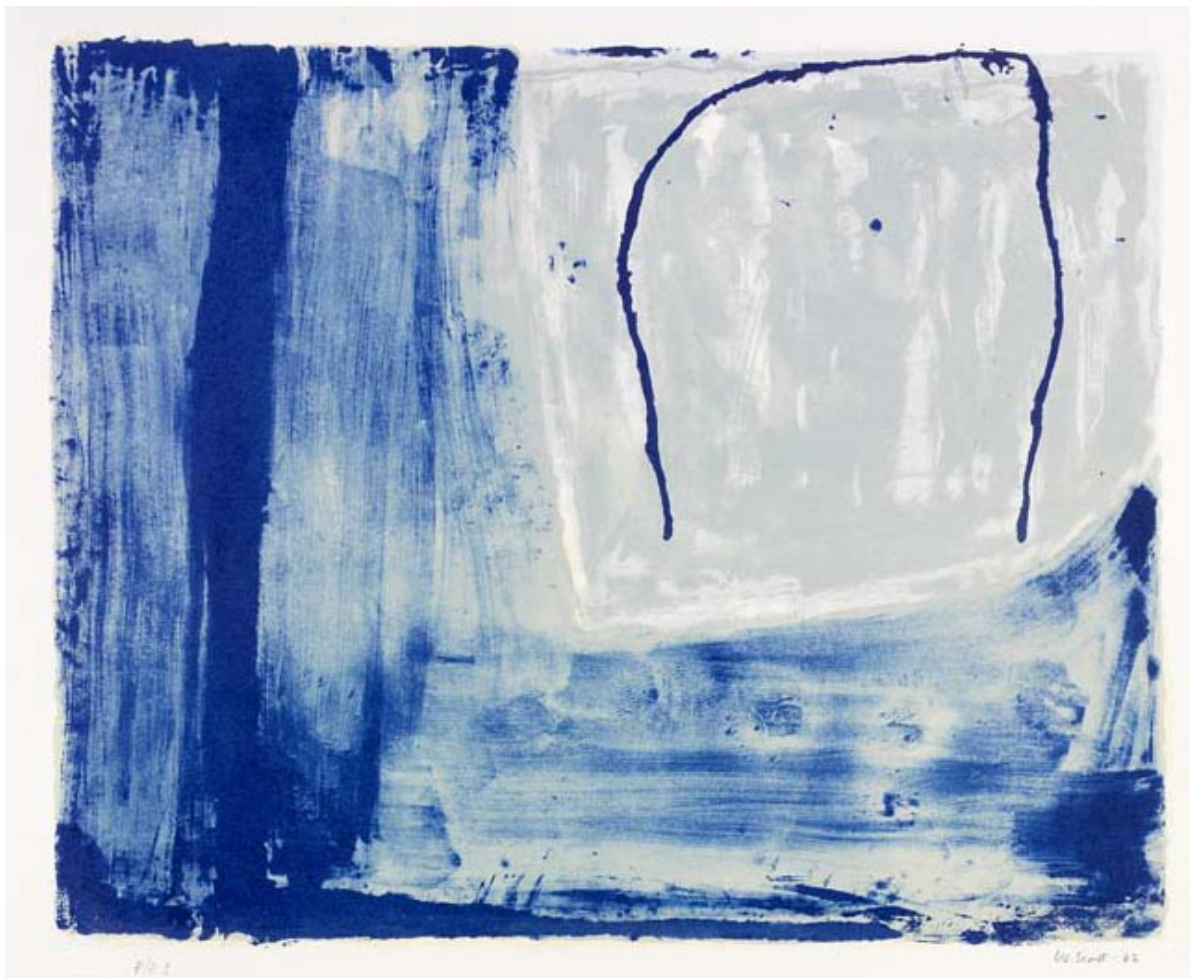

OSBORNE SAMUEL

MODERN AND CONTEMPORARY ART

WILLIAM SCOTT (1913-1989)

Mingulay, 1962

Lithograph

57 x 81 cms

(22.40 x 31.83 in)

Signed and dated lower right