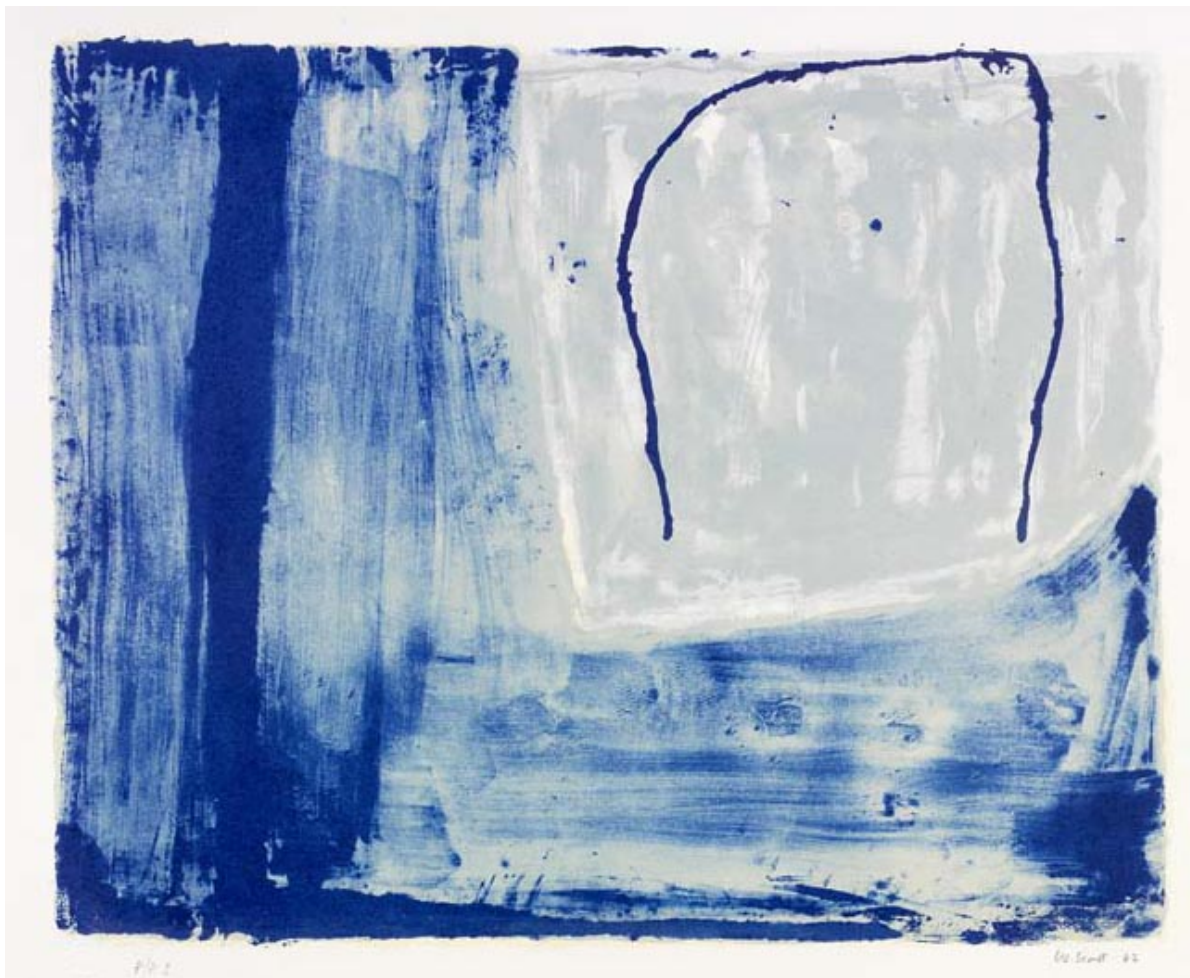

OSBORNE SAMUEL

MODERN AND CONTEMPORARY ART

WILLIAM SCOTT (1913-1989)

Mingulay, 1962

Lithograph
57 x 81 cms
(22.40 x 31.83 in)

Signed and dated lower right
Inscribed P/P I lower left aside from the edition of 75