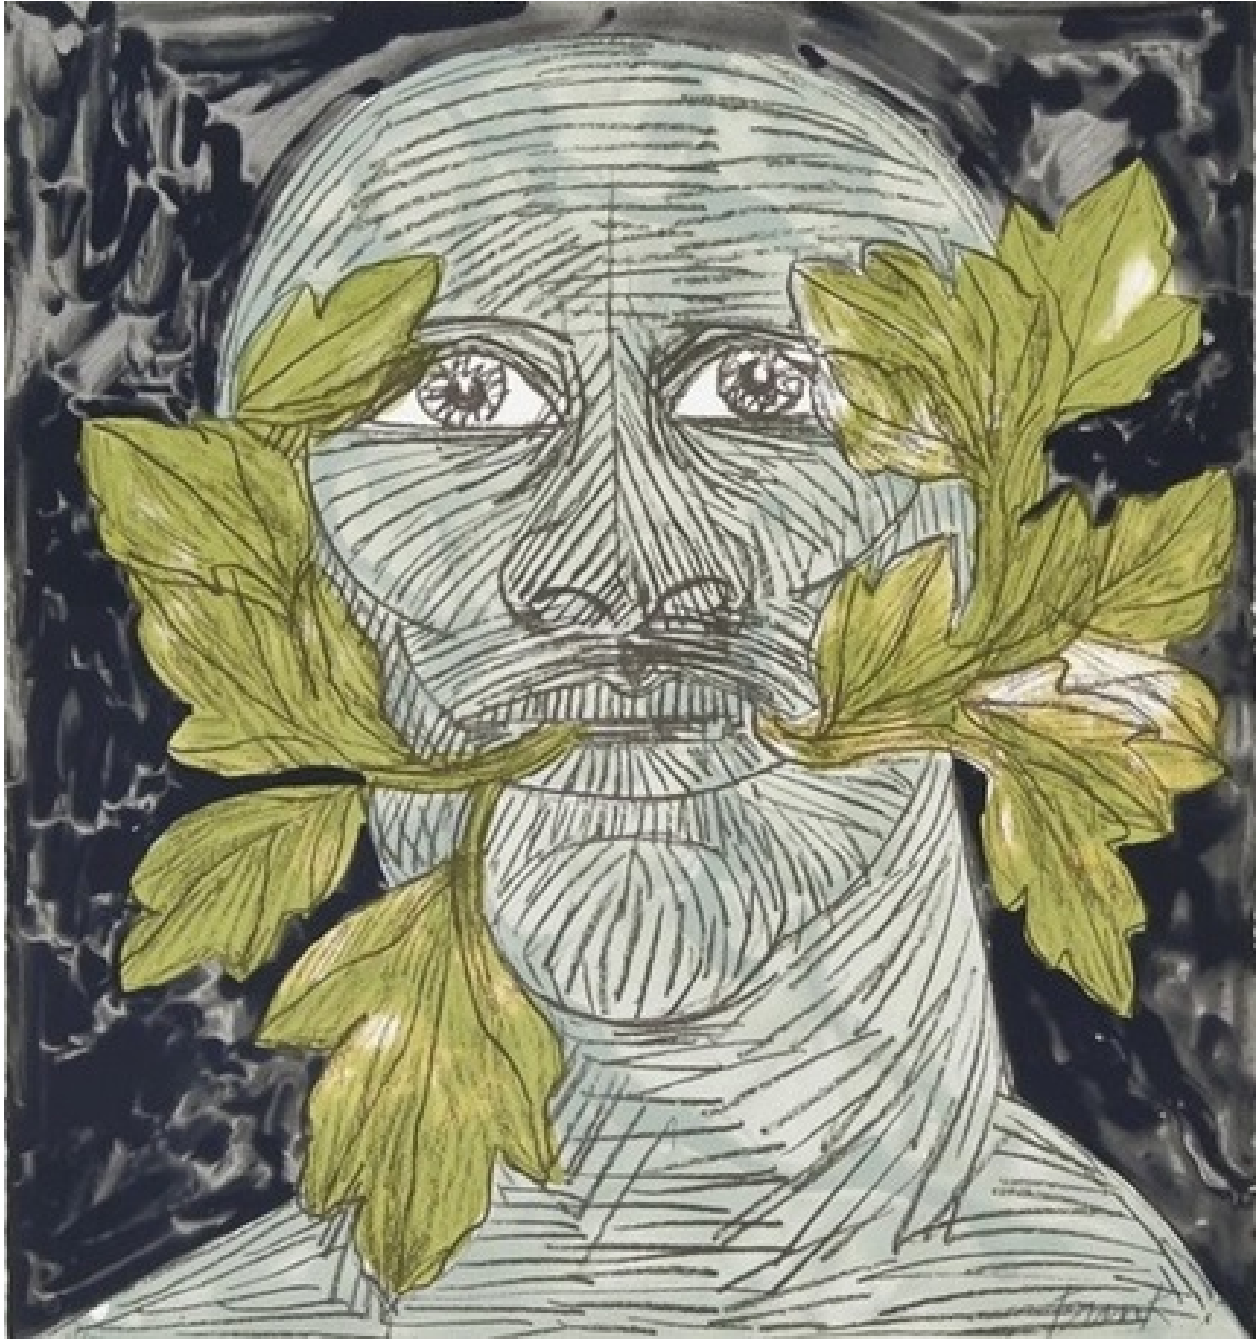

# OSBORNE SAMUEL

MODERN AND CONTEMPORARY ART

---

ELISABETH FRINK (1930-1993)

**Green Man, 1992**

56.5 x 52 cms

(22.20 x 20.44 in)

Available

# OSBORNE SAMUEL

MODERN AND CONTEMPORARY ART

---

Reference: Wiseman 160

Printed in colors, to the sheet edges on Somerset textured paper, the full sheet, signed and numbered 23/70 in pencil, printed at Curwen Chilfont Prints with their blindstamp and with Kip Gresham's blindstamp, published by Curwen Chilford Prints and the artist