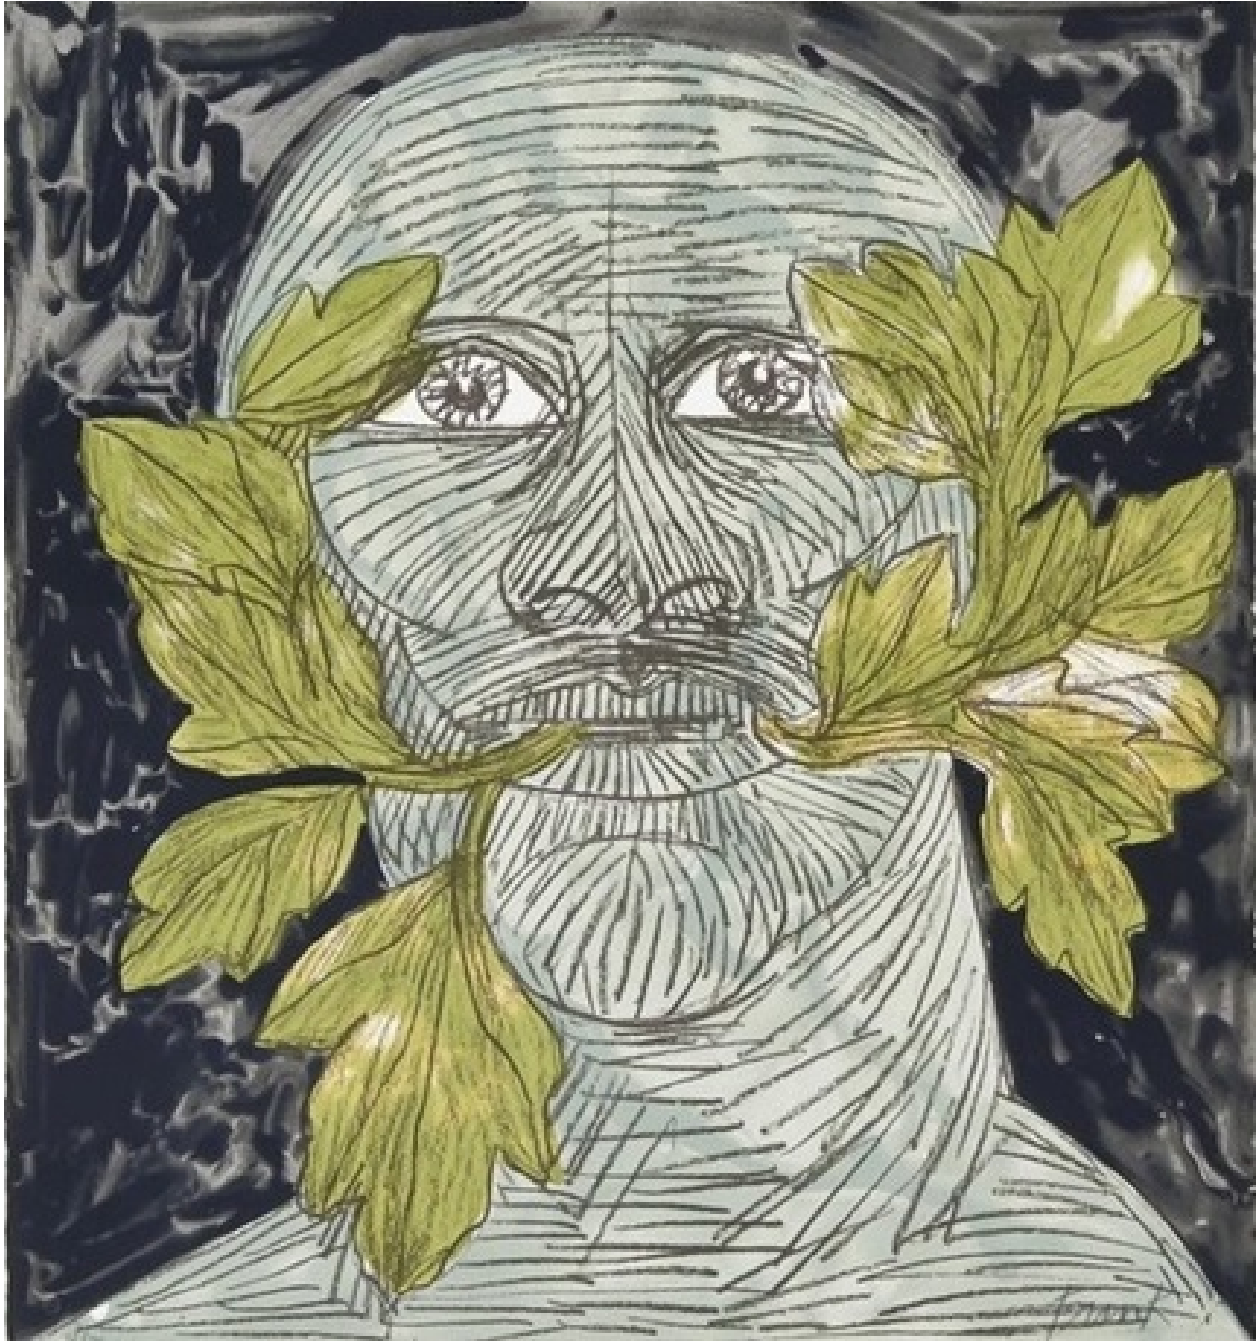

# OSBORNE SAMUEL

MODERN AND CONTEMPORARY ART

---

ELISABETH FRINK (1930-1993)

**Green Man, 1992**

56.5 x 52 cms

(22.20 x 20.44 in)

Available

# OSBORNE SAMUEL

MODERN AND CONTEMPORARY ART

---

Reference: Wiseman 160

Printed in colors, to the sheet edges on Somerset textured paper, the full sheet, signed and numbered 23/70 in pencil, printed at Curwen Chilfont Prints with their blindstamp and with Kip Gresham's blindstamp, published by Curwen Chilford Prints and the artist