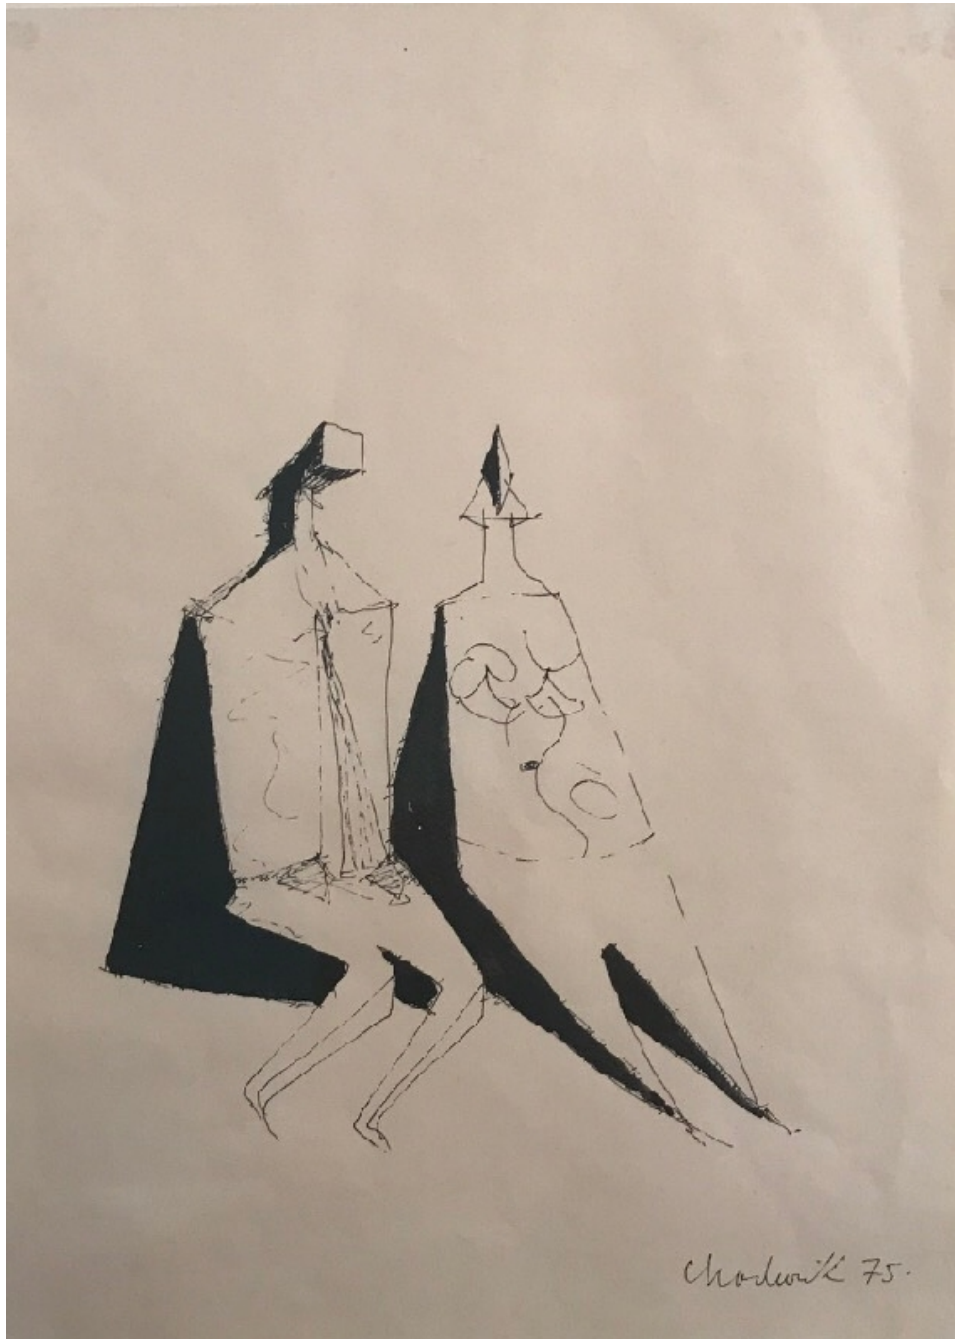

OSBORNE SAMUEL

MODERN AND CONTEMPORARY ART

LYNN CHADWICK (1914-2003)

Untitled, 1975
Ink on paper
28 x 20.5 cms
(11.00 x 8.06 in)

OSBORNE SAMUEL

MODERN AND CONTEMPORARY ART

P.O.A.

Signed and dated
Inscribed '27.11.75'

Provenance: Private collection, UK
Austin Desmond, London