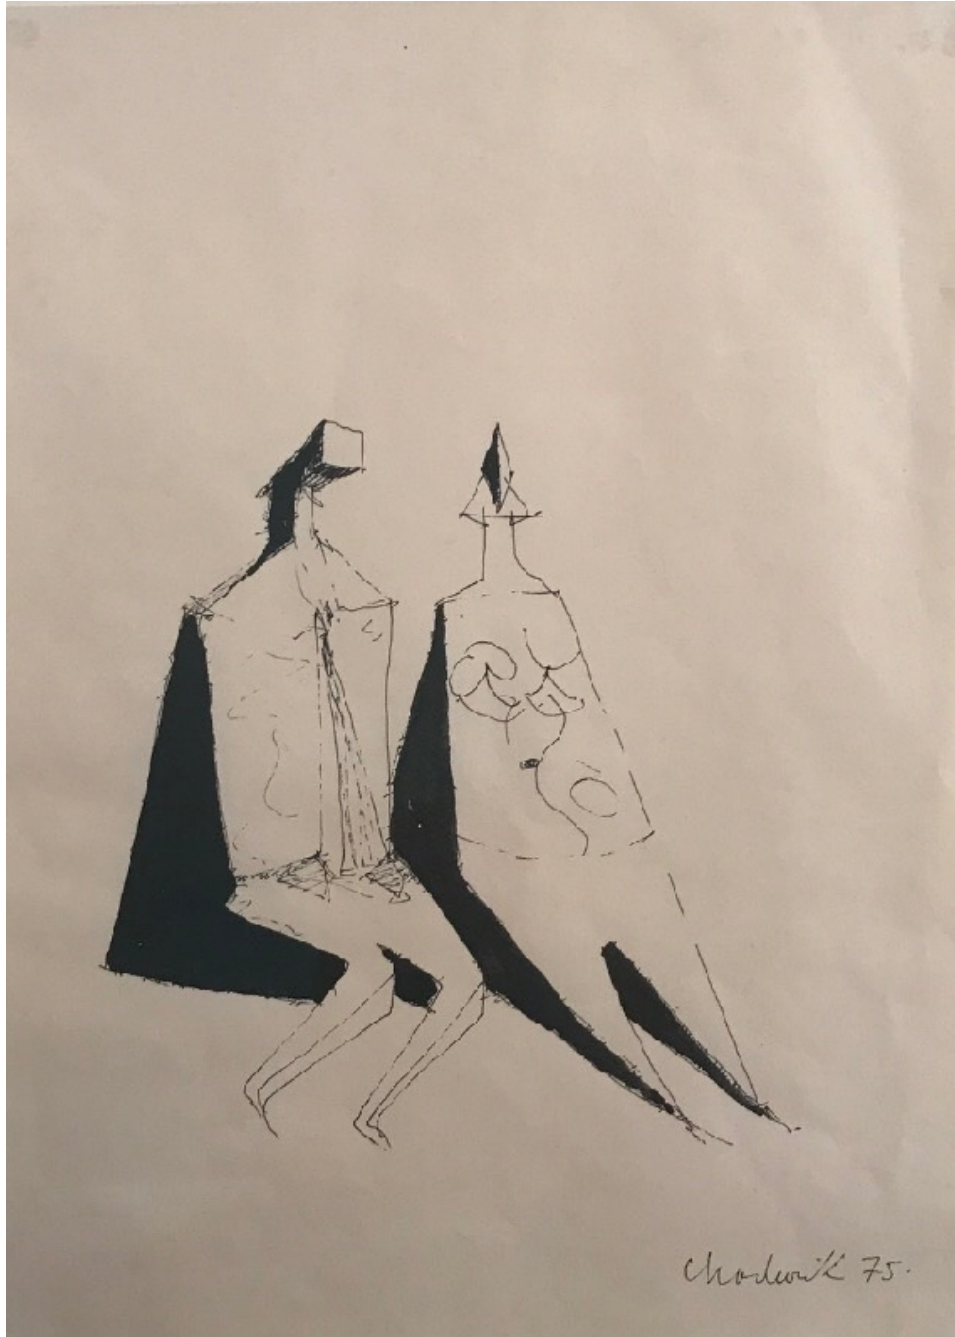

# OSBORNE SAMUEL

MODERN AND CONTEMPORARY ART

---

LYNN CHADWICK (1914-2003)

**Untitled, 1975**  
Ink on paper  
28 x 20.5 cms  
(11.00 x 8.06 in)

# OSBORNE SAMUEL

MODERN AND CONTEMPORARY ART

---

P.O.A.

Signed and dated  
Inscribed '27.11.75'

Provenance: Private collection, UK  
Austin Desmond, London