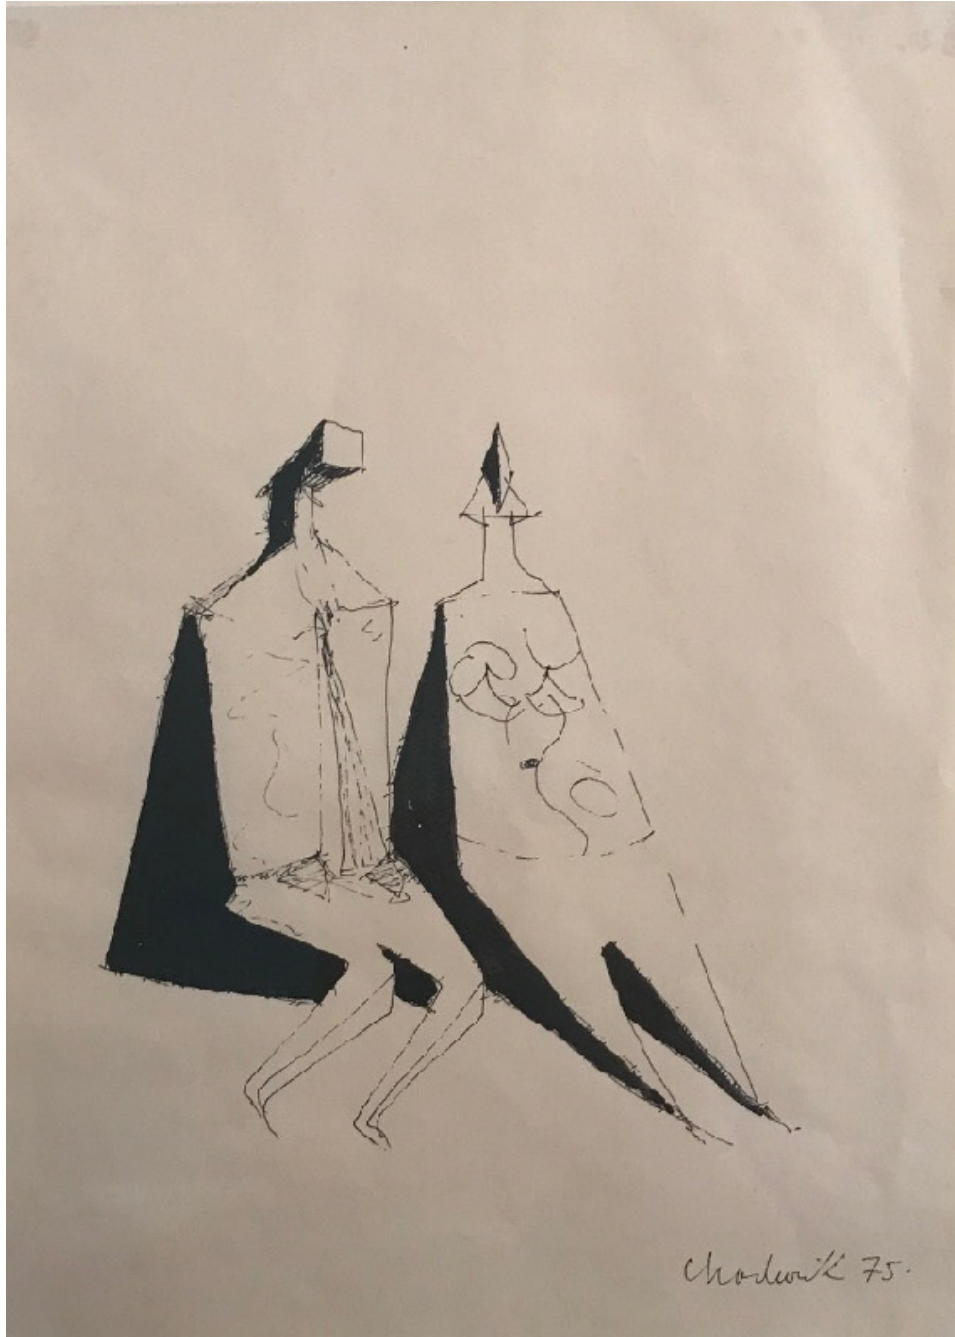

# OSBORNE SAMUEL

MODERN AND CONTEMPORARY ART

---

LYNN CHADWICK (1914-2003)

**Untitled, 1975**  
Ink on paper  
28 x 20.5 cms  
(11.00 x 8.06 in)

# OSBORNE SAMUEL

MODERN AND CONTEMPORARY ART

---

Available

Signed and dated  
Inscribed '27.11.75'

Provenance: Private collection, UK  
Austin Desmond, London