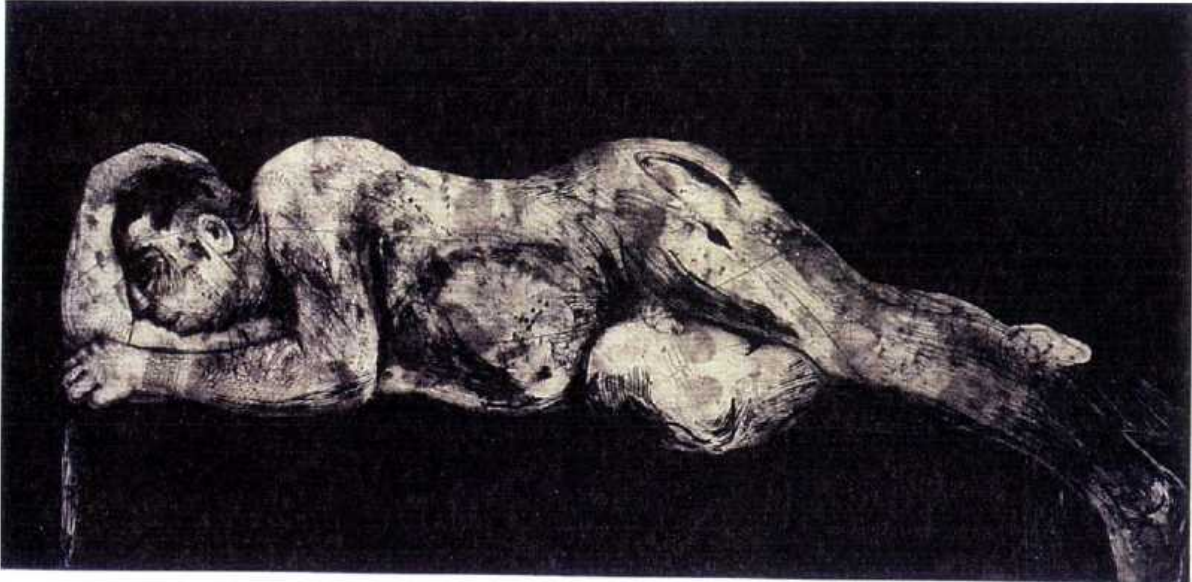

# OSBORNE SAMUEL

MODERN AND CONTEMPORARY ART

---

WILLIAM KENTRIDGE (B.1955)

**Sleeper – Black, 1997**  
Etching, Aquatint & Drypoint  
97 x 193 cms  
(38.12 x 75.85 in)

Signed and inscribed 'EA', a proof aside from the numbered edition of 50, of which only 20 were printed.