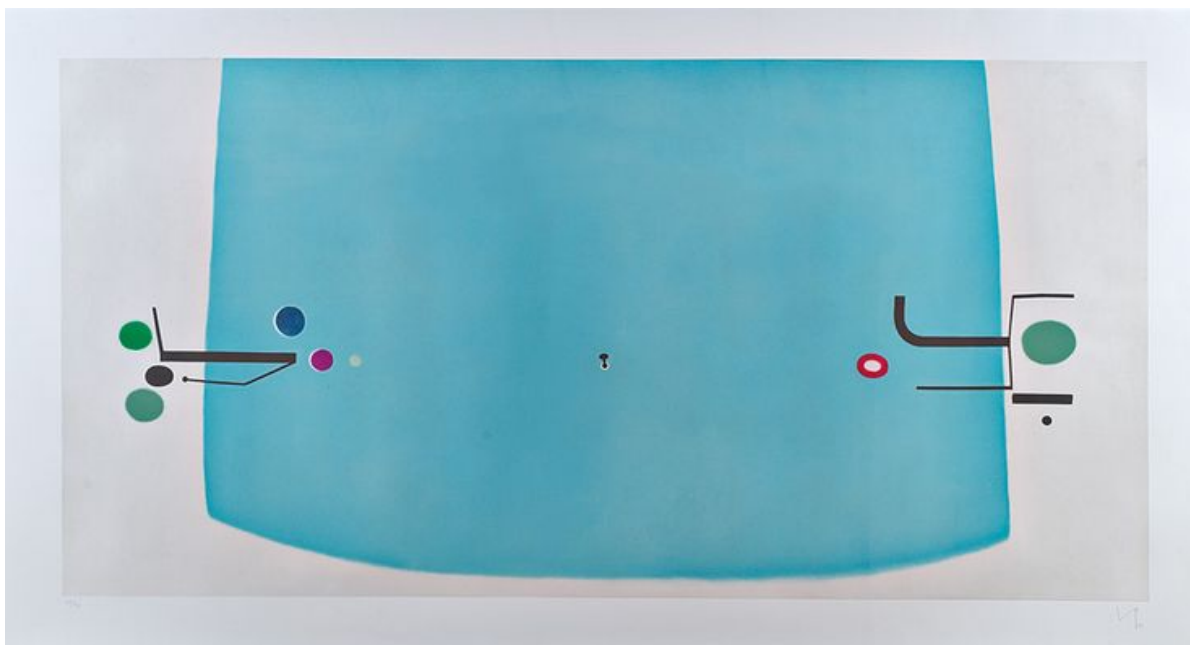

OSBORNE SAMUEL

MODERN AND CONTEMPORARY ART

VICTOR PASMORE (1908-1998)

The Space Within, 1982

Etching and Aquatint

100 x 200 cms

(39.30 x 78.60 in)

Available