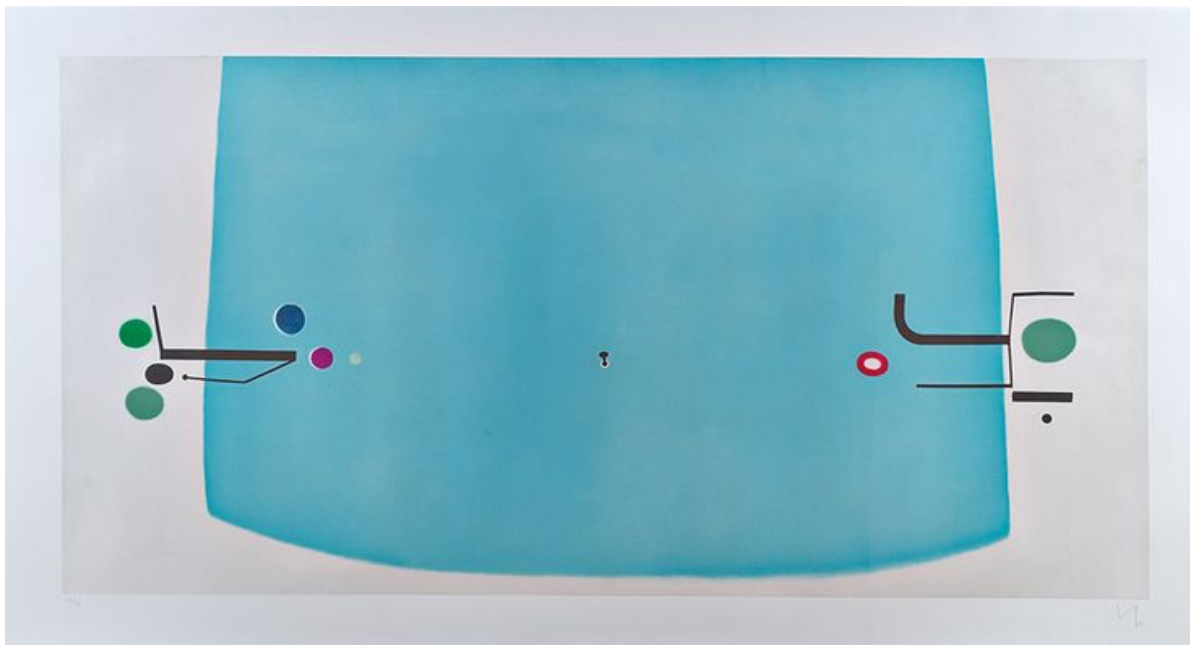

# OSBORNE SAMUEL

MODERN AND CONTEMPORARY ART

---

VICTOR PASMORE (1908-1998)

**The Space Within, 1982**

Etching and Aquatint  
100 x 200 cms  
(39.30 x 78.60 in)  
Available

From the Edition of 90  
G/025