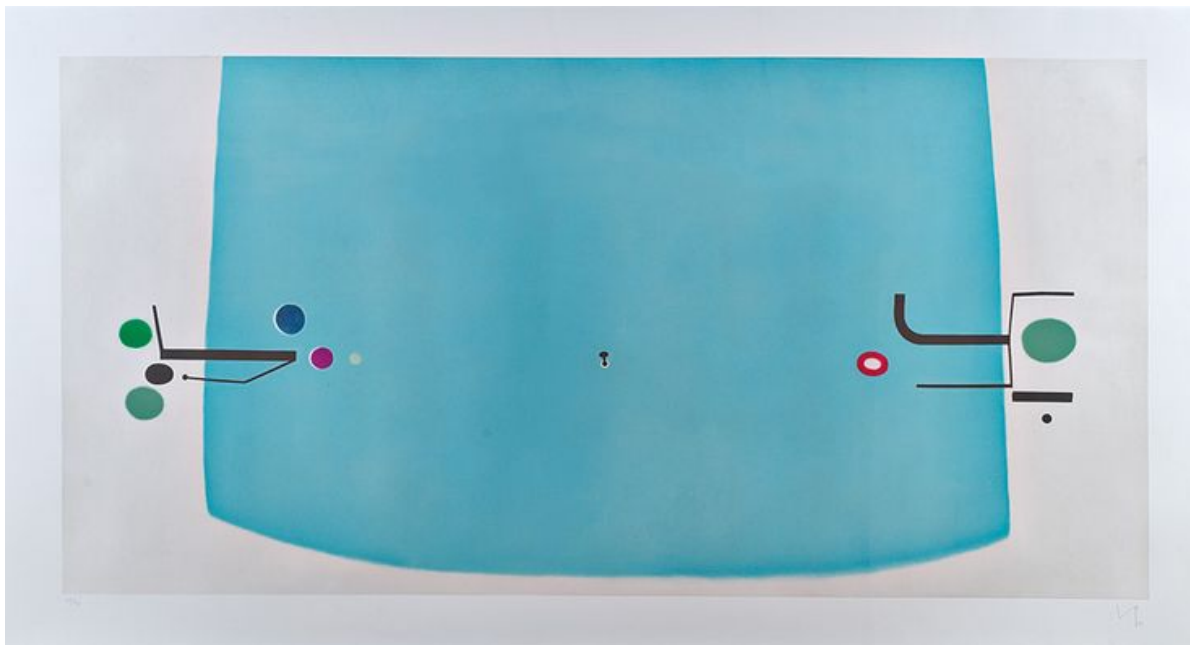

OSBORNE SAMUEL

MODERN AND CONTEMPORARY ART

VICTOR PASMORE (1908-1998)

The Space Within, 1982

Etching and Aquatint
100 x 200 cms
(39.30 x 78.60 in)
Available

From the Edition of 90
G/025