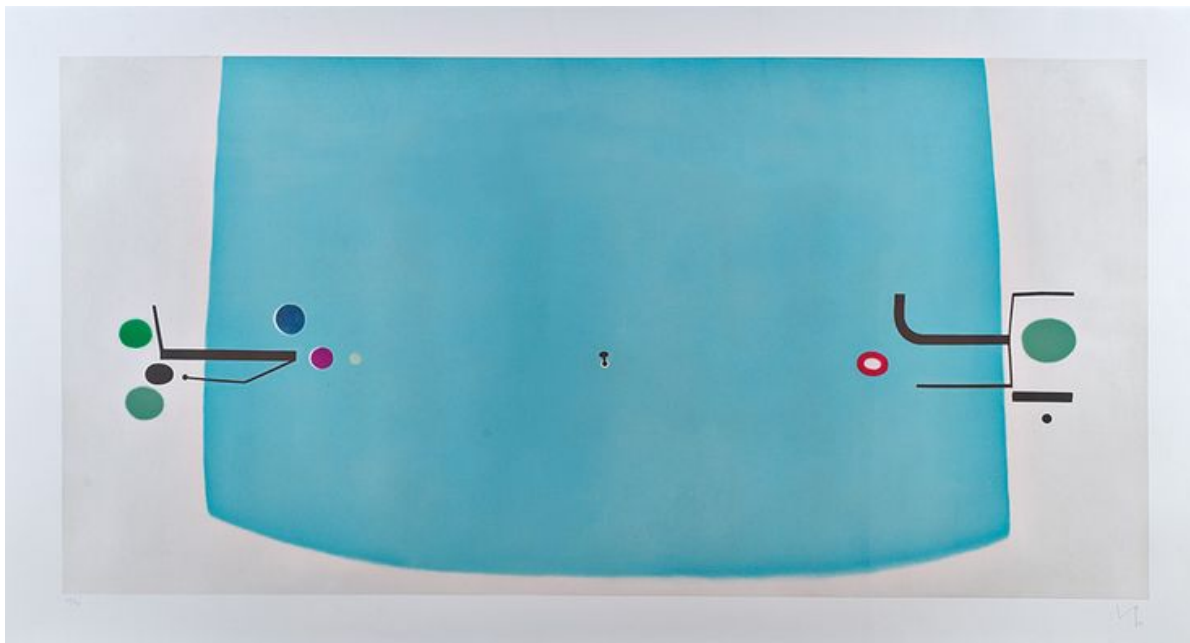

# OSBORNE SAMUEL

MODERN AND CONTEMPORARY ART

---

VICTOR PASMORE (1908-1998)

**The Space Within, 1982**

Etching and Aquatint  
100 x 200 cms  
(39.30 x 78.60 in)  
Available

From the Edition of 90  
G/025