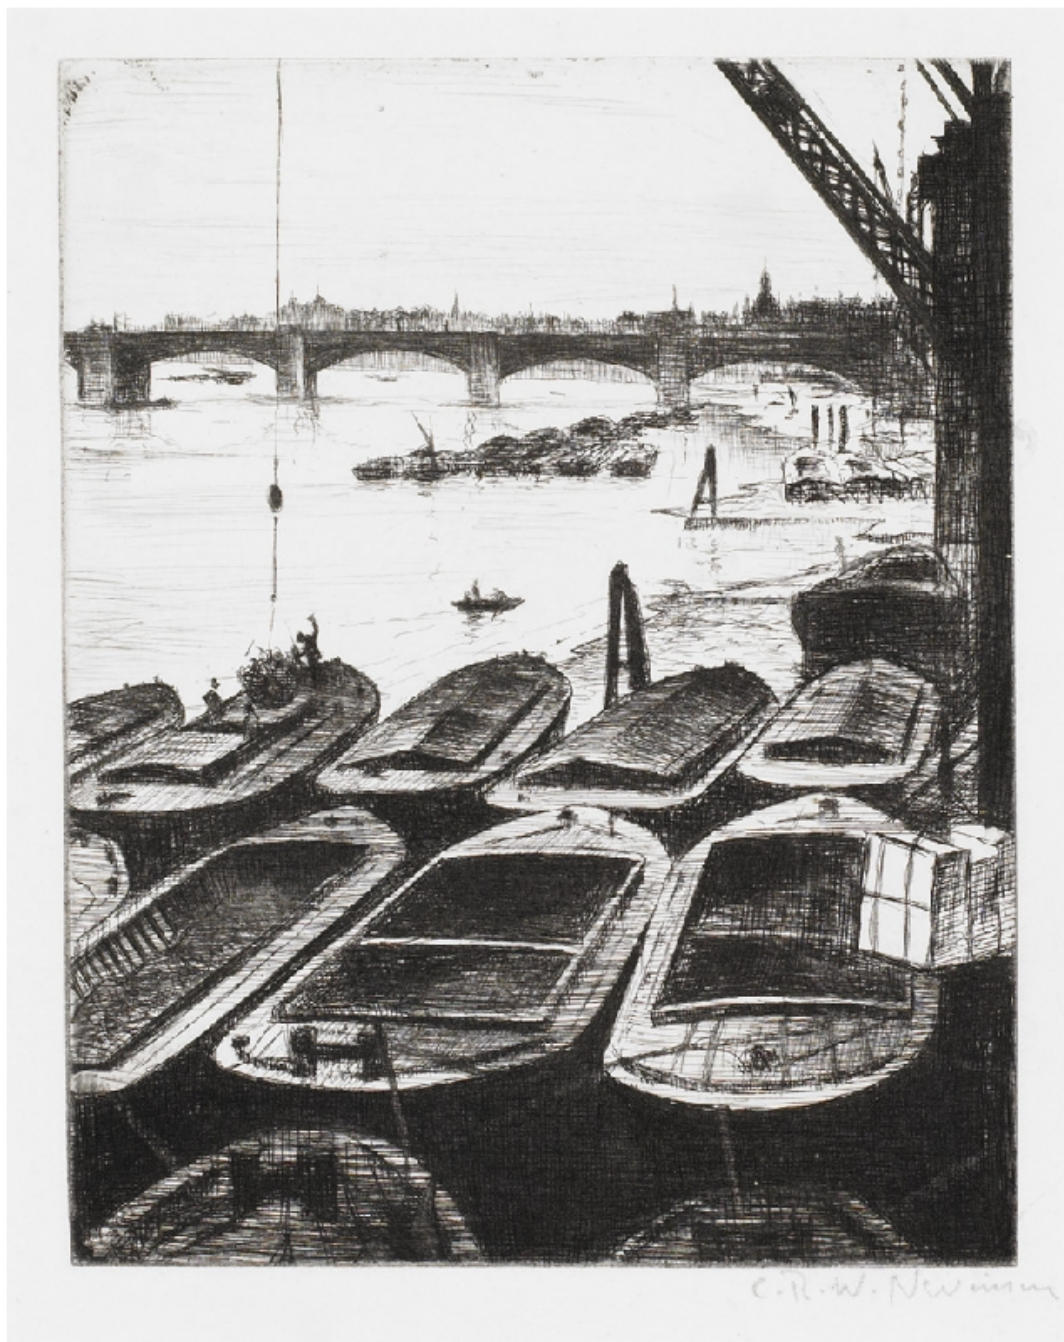

# OSBORNE SAMUEL

MODERN AND CONTEMPORARY ART

---

CHRISTOPHER NEVINSON (1889-1946)

**The Pool of London, c.1920**

Drypoint

17.5 x 14 cms

(6.88 x 5.50 in)

# OSBORNE SAMUEL

MODERN AND CONTEMPORARY ART

---

Signed lower right

Ref: Black 69