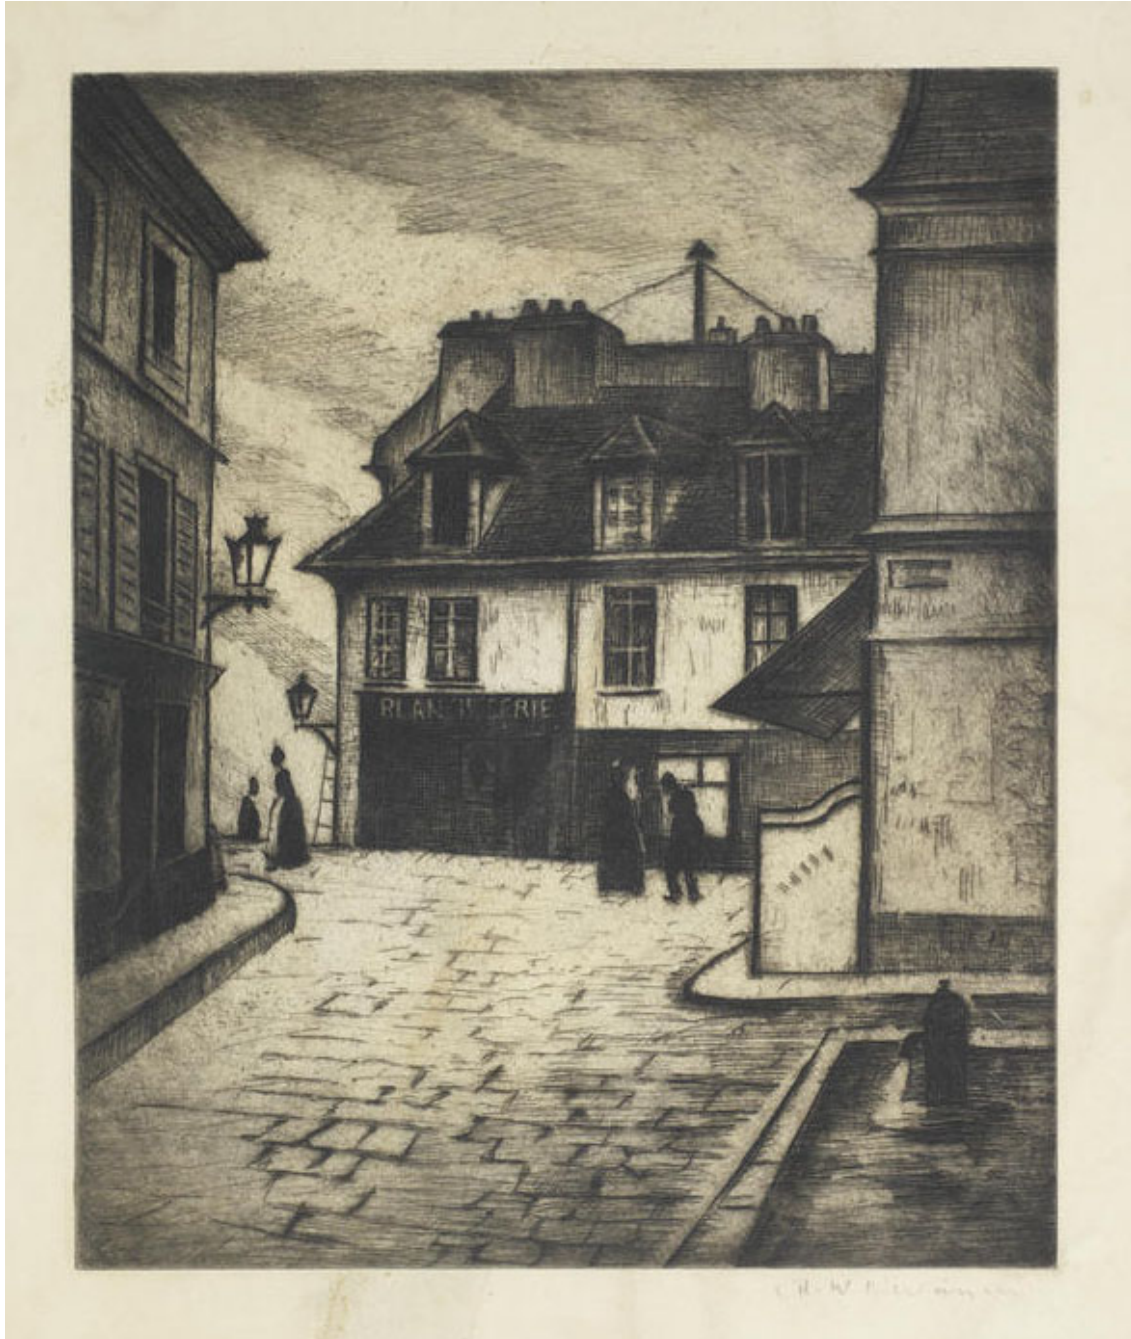

OSBORNE SAMUEL

MODERN AND CONTEMPORARY ART

CHRISTOPHER NEVINSON (1889-1946)

La Butte Montmartre, 1922

Drypoint and aquatint

23.4 x 19.3 cms

(9.20 x 7.58 in)

OSBORNE SAMUEL

MODERN AND CONTEMPORARY ART

Signed lower right

Ref: Black 97