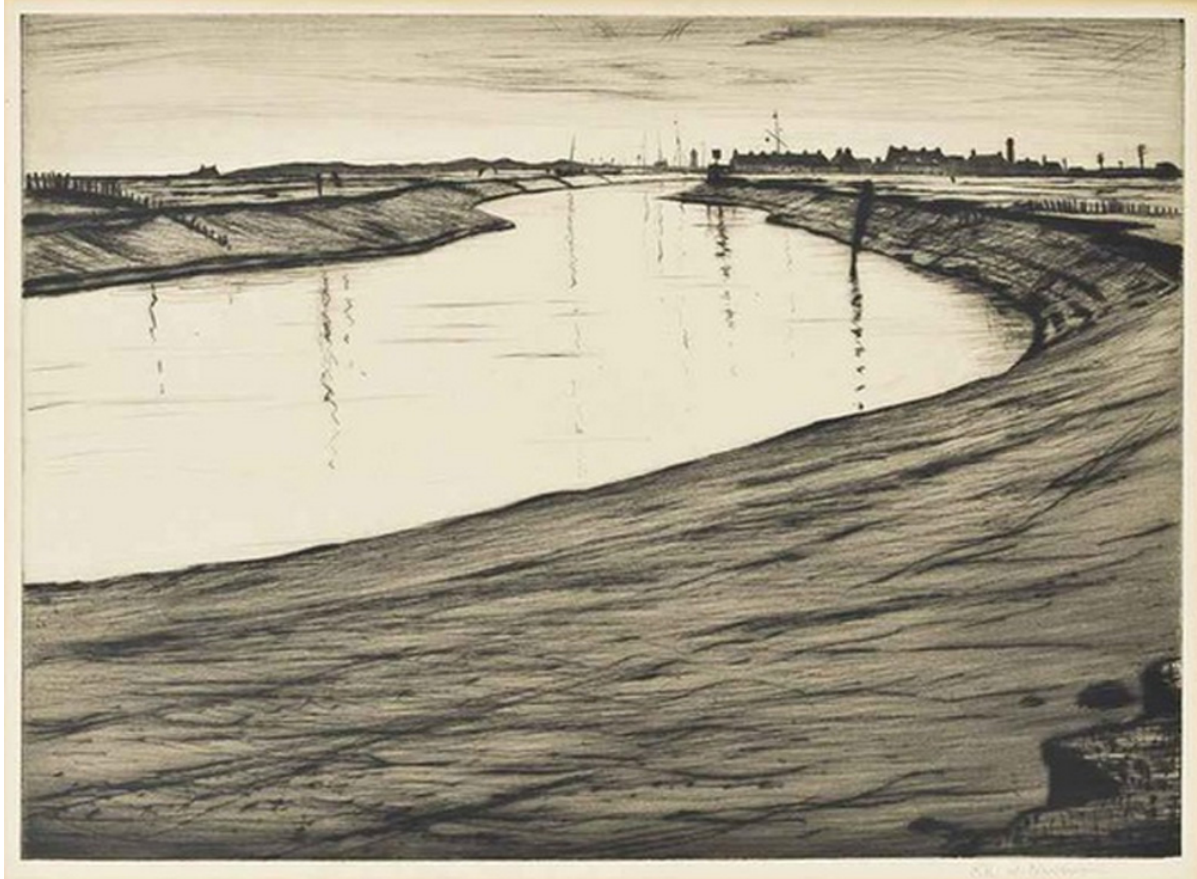

# OSBORNE SAMUEL

MODERN AND CONTEMPORARY ART

---

CHRISTOPHER NEVINSON (1889-1946)

**Ebb Tide on the Camber, 1918**

Drypoint  
26.2 x 36.3 cms  
(10.30 x 14.27 in)

Signed lower right from the edition of 40.

Ref: Black 51