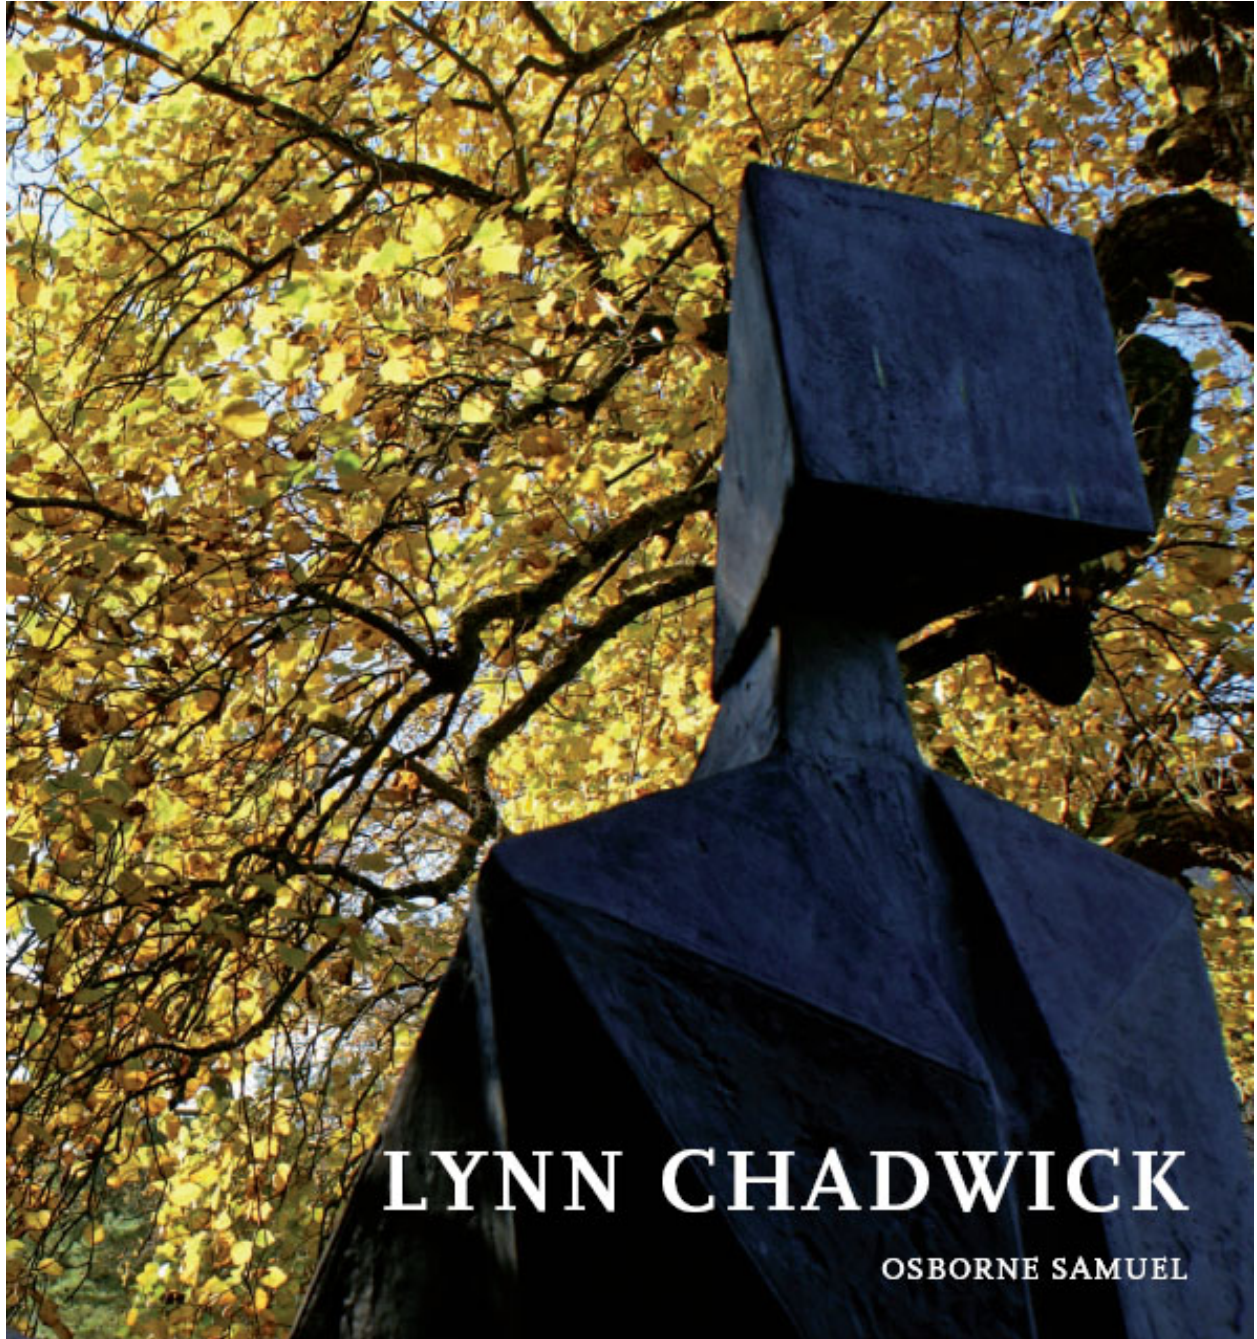

OSBORNE SAMUEL

MODERN AND CONTEMPORARY ART

LYNN CHADWICK (1914-2003)

Lynn Chadwick

Book

24 x 20 cms

(9.43 x 7.86 in)

Page 1 of 2