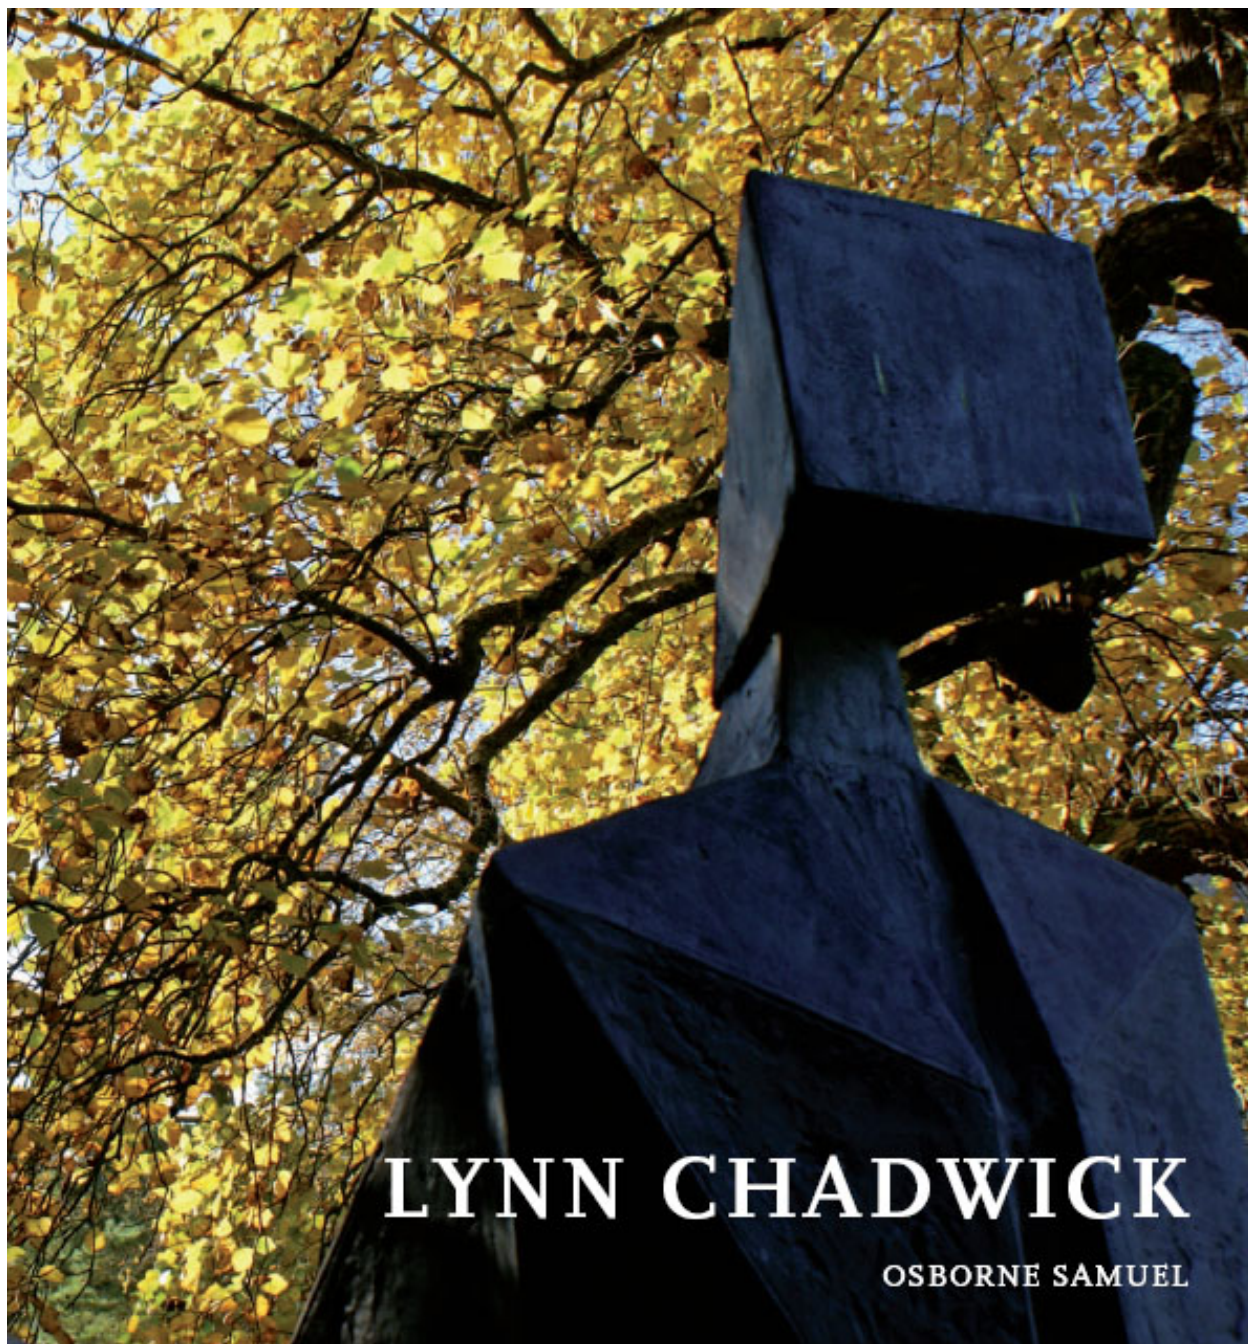

OSBORNE SAMUEL

MODERN AND CONTEMPORARY ART

LYNN CHADWICK (1914-2003)

Lynn Chadwick

Book

24 x 20 cms

(9.43 x 7.86 in)

Page 1 of 2