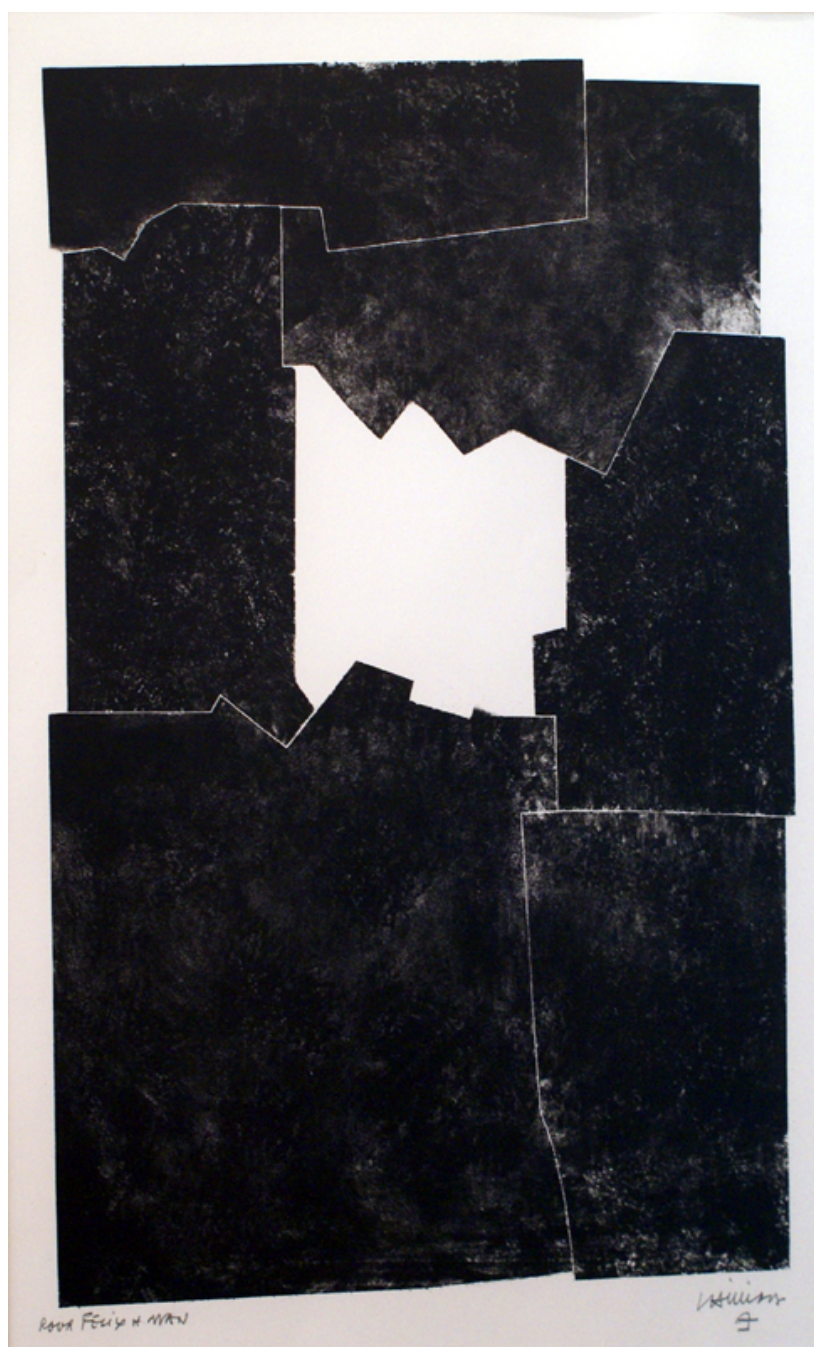

OSBORNE SAMUEL

MODERN AND CONTEMPORARY ART

Untitled, 1968

Lithograph

64 x 47 cms

(25.15 x 18.47 in)

P.O.A.

Dedicated and signed lower right

OSBORNE SAMUEL

MODERN AND CONTEMPORARY ART

An artist's proof aside from the edition of 65 plus 35 proofs in roman numerals

Printed on Rives BFK

Published by Felix Man and Galerie Wolfgang Ketterer, Munich for Europaishche Grafik VI

Inscribed 'Pour Felix Man' lower left