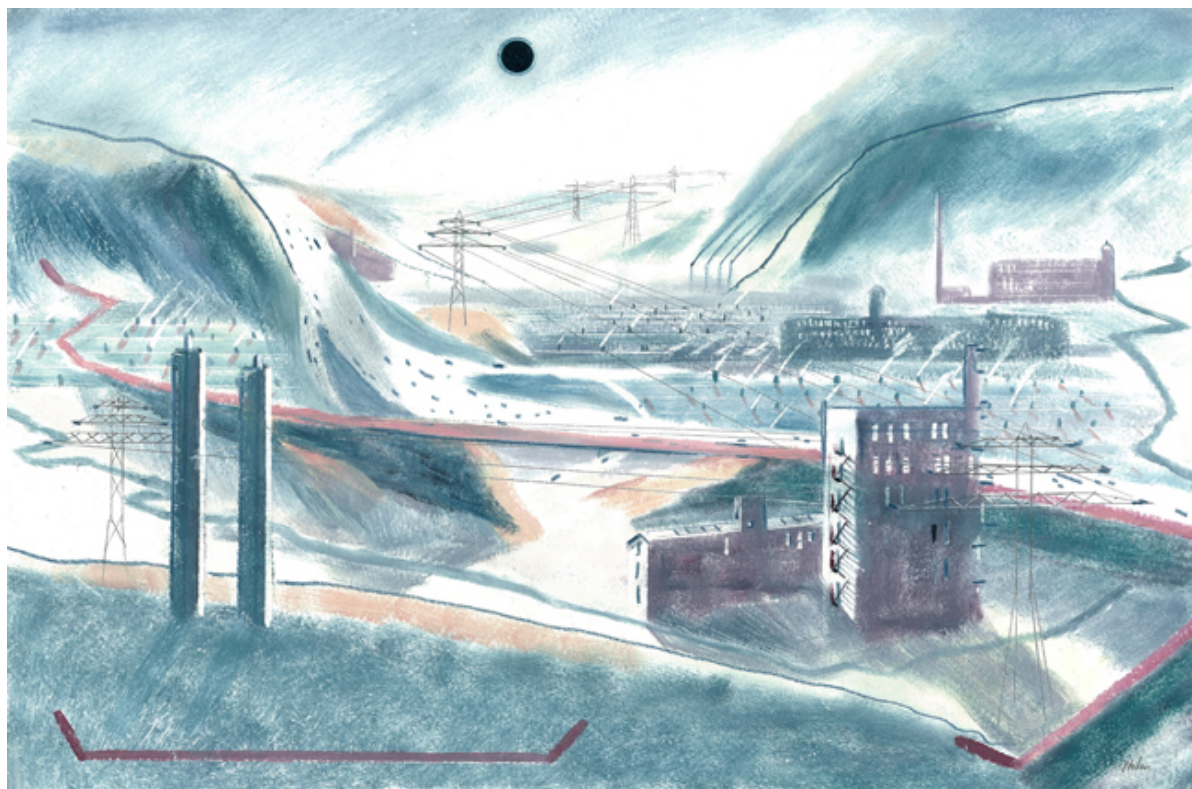

OSBORNE SAMUEL

MODERN AND CONTEMPORARY ART

HELEN CLAPCOTT (B. 1952)

Black Sun, 2012
Oil and Pencil on Paper
22.5 x 34.5 cms
(8.84 x 13.56 in)

Signed lower right