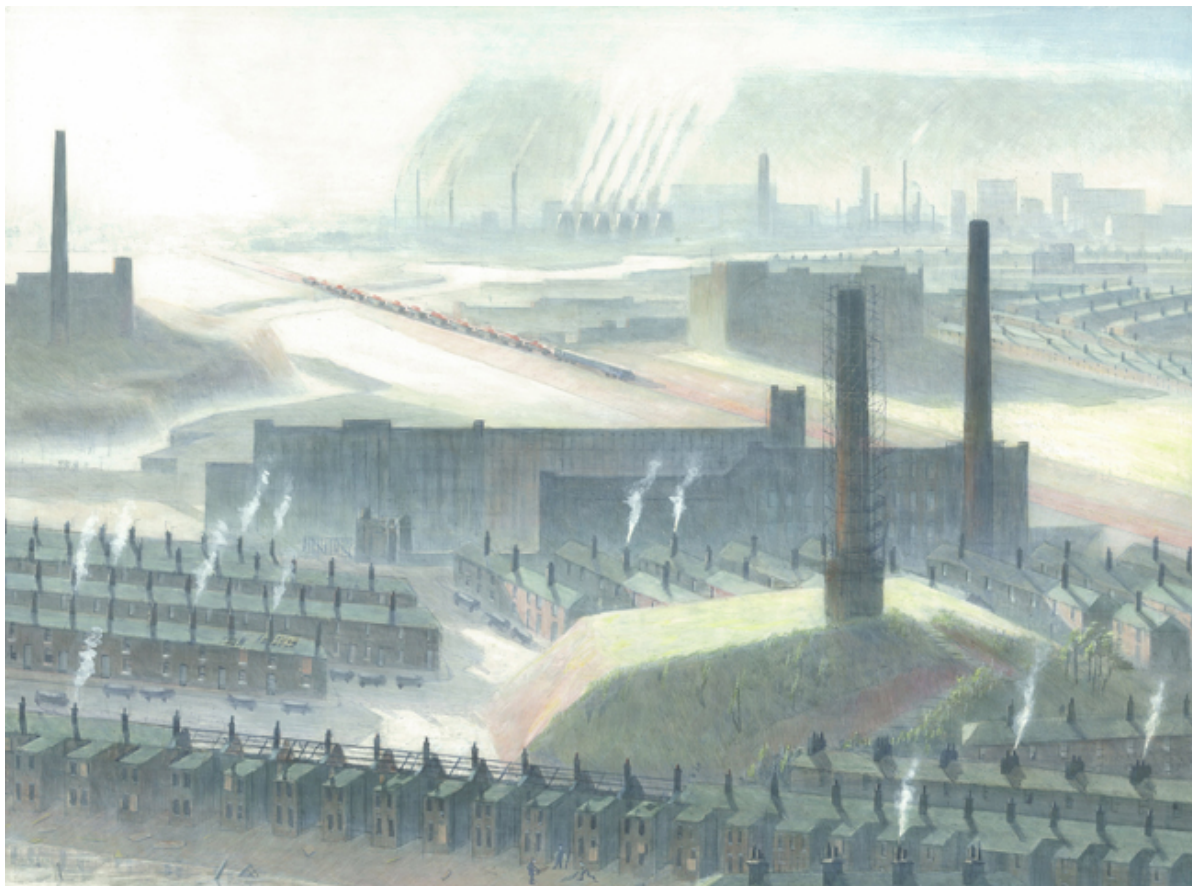

OSBORNE SAMUEL

MODERN AND CONTEMPORARY ART

HELEN CLAPCOTT (B. 1952)

The Chimney, 2012
Egg tempera on board
22.5 x 30 cms
(8.84 x 11.79 in)

Signed lower right