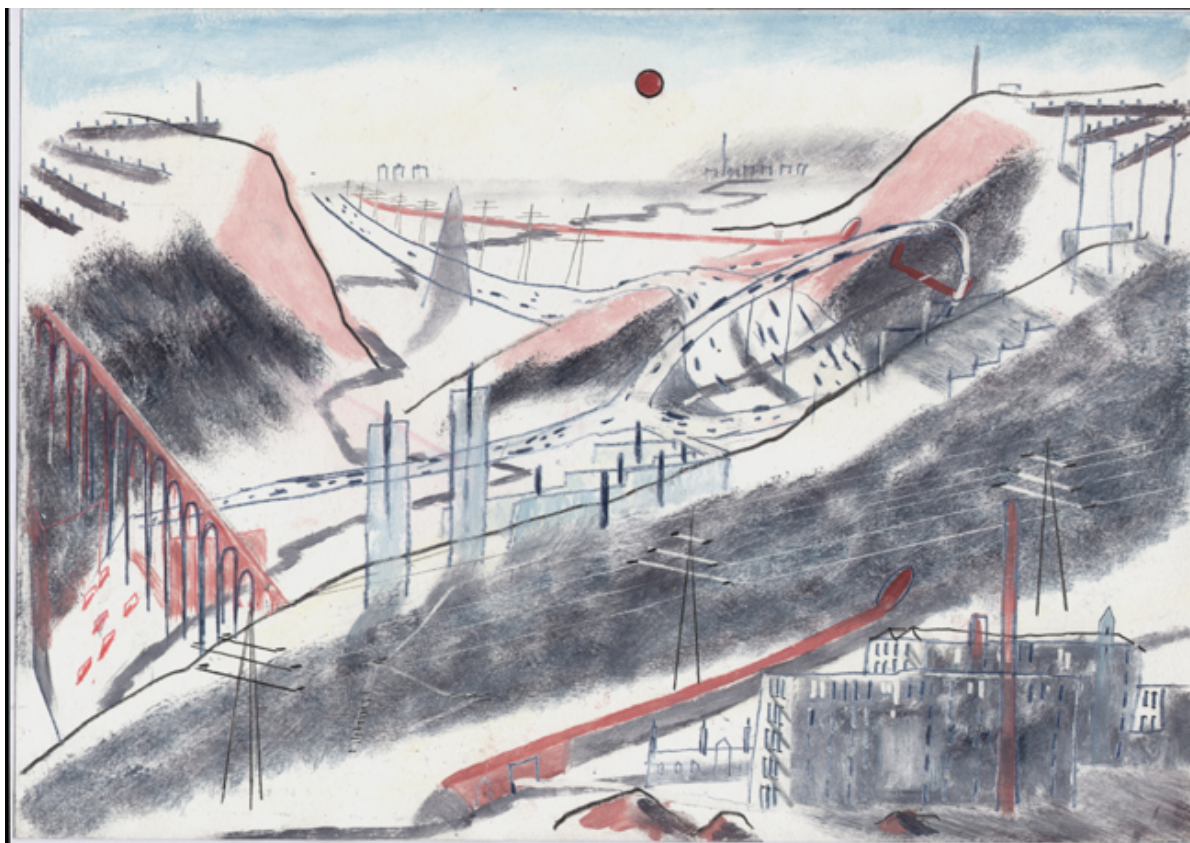

# OSBORNE SAMUEL

MODERN AND CONTEMPORARY ART

---

HELEN CLAPCOTT (B. 1952)

**Roundabout**, 2012  
Oil and Pencil on Paper  
20.8 x 29.5 cms  
(8.17 x 11.59 in)

Signed lower right