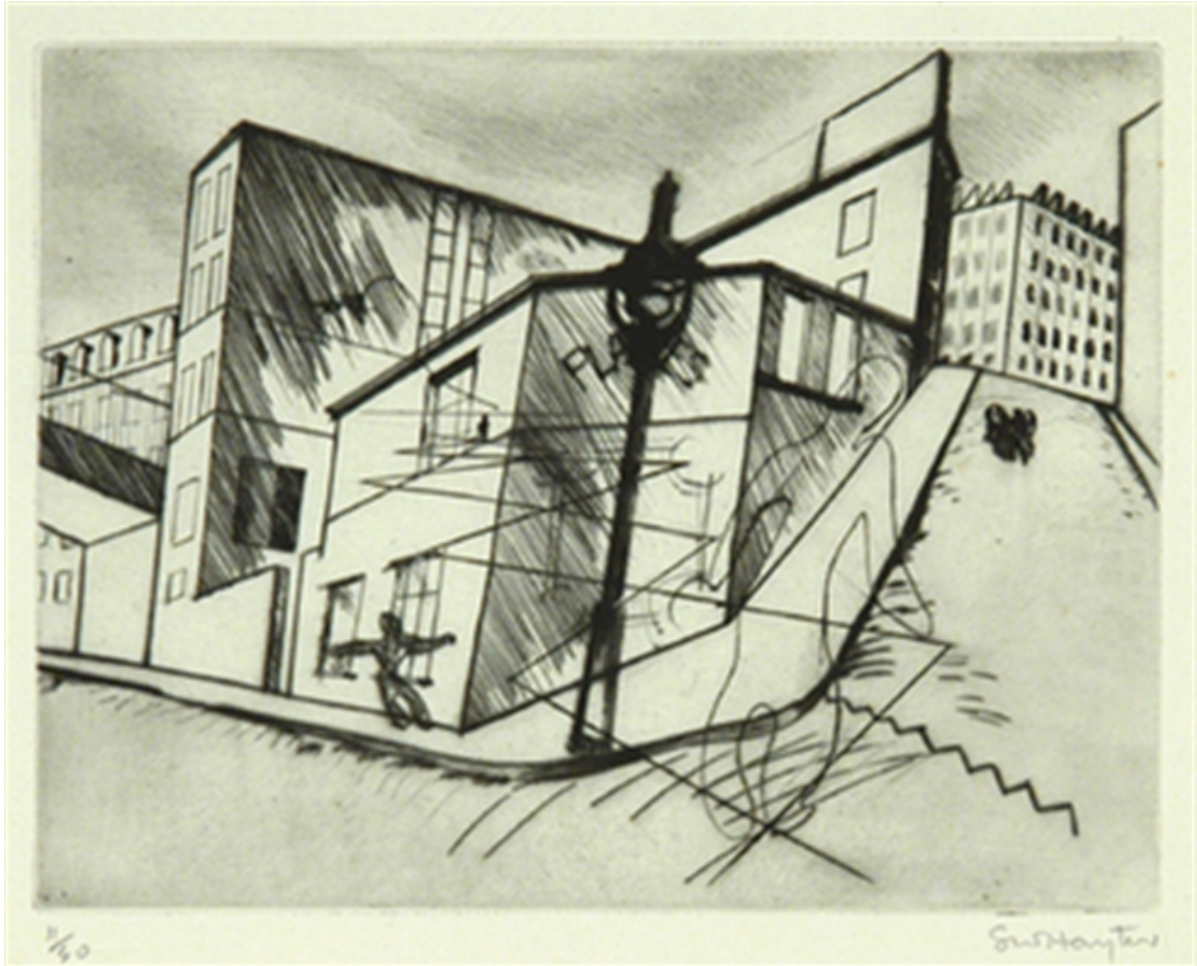

OSBORNE SAMUEL

MODERN AND CONTEMPORARY ART

STANLEY HAYTER (1901-1988)

Rue de la Villette, 1930

Engraving

20.5 x 26.9 cms

(8.06 x 10.57 in)

P.O.A.

Engraving with drypoint. Signed and numbered from the edition of 50 in pencil, as included in the 'Paysage Urbains' portfolio