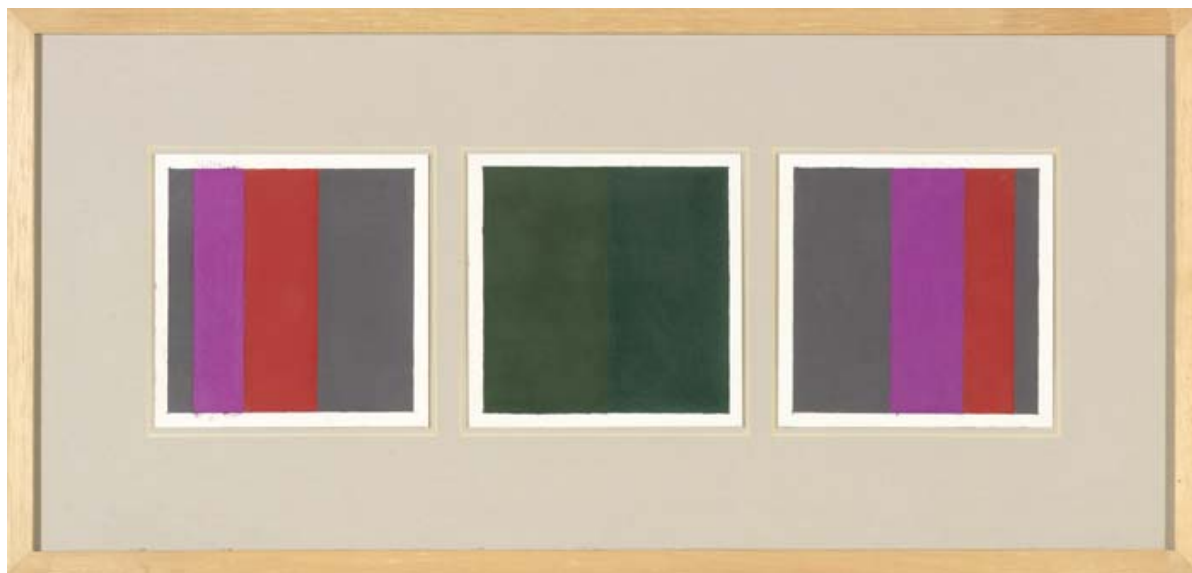

# OSBORNE SAMUEL

MODERN AND CONTEMPORARY ART

---

MALCOLM HUGHES (1920-1997)

**Untitled Maquette II, 1988**

Oil on prepared card

24 x 53 cms

(9.43 x 20.83 in)