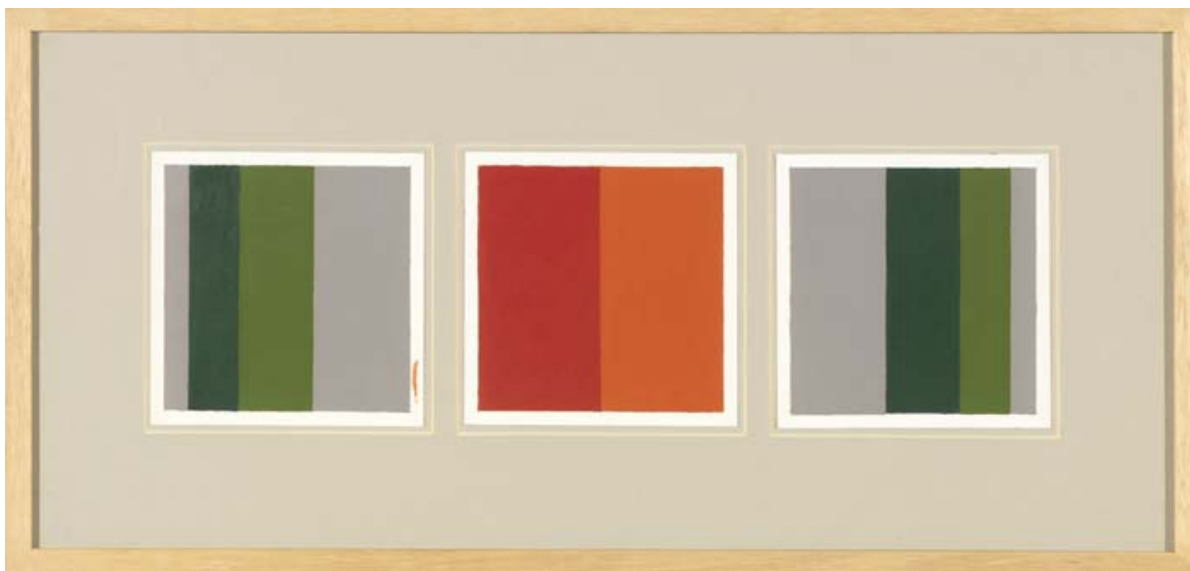

# OSBORNE SAMUEL

MODERN AND CONTEMPORARY ART

---

MALCOLM HUGHES (1920-1997)

**Untitled Maquette VI, 1988**

Oil on prepared card

24 x 53 cms

(9.43 x 20.83 in)

Each image 12.5 x 12.5 cm