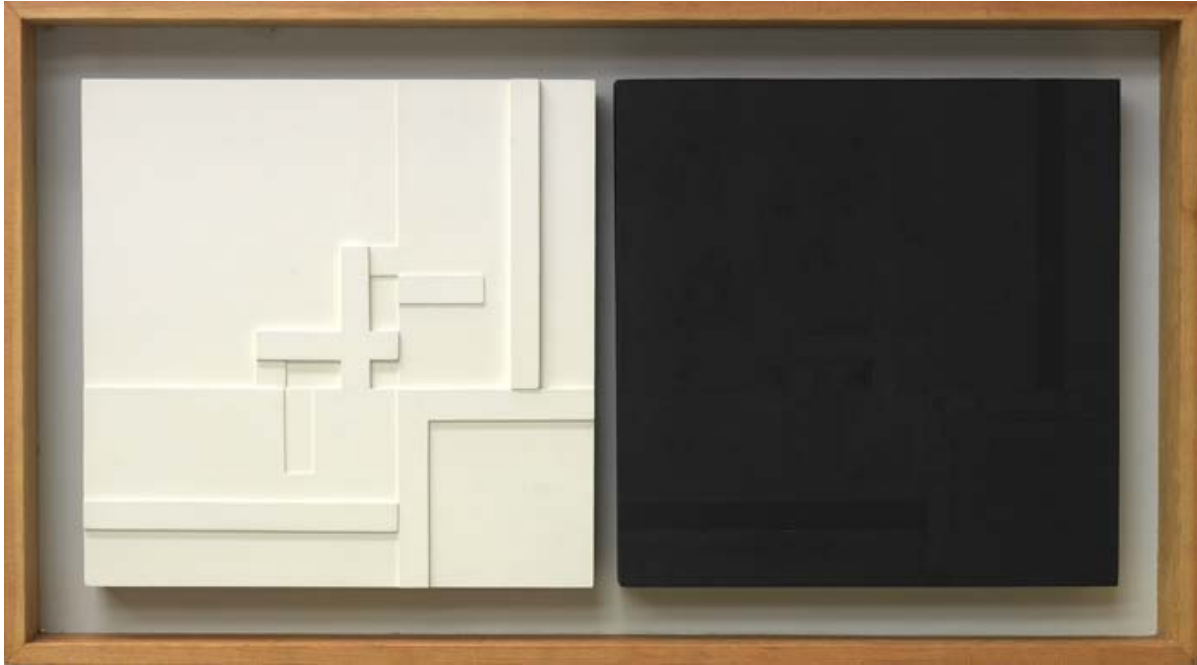

OSBORNE SAMUEL

MODERN AND CONTEMPORARY ART

MALCOLM HUGHES (1920-1997)

Black & White Relief No 1, 1975

Painted wood relief

45.5 x 95 cms

(17.88 x 37.34 in)

Signed & titled verso

Each relief 45.5 x 45.5cm