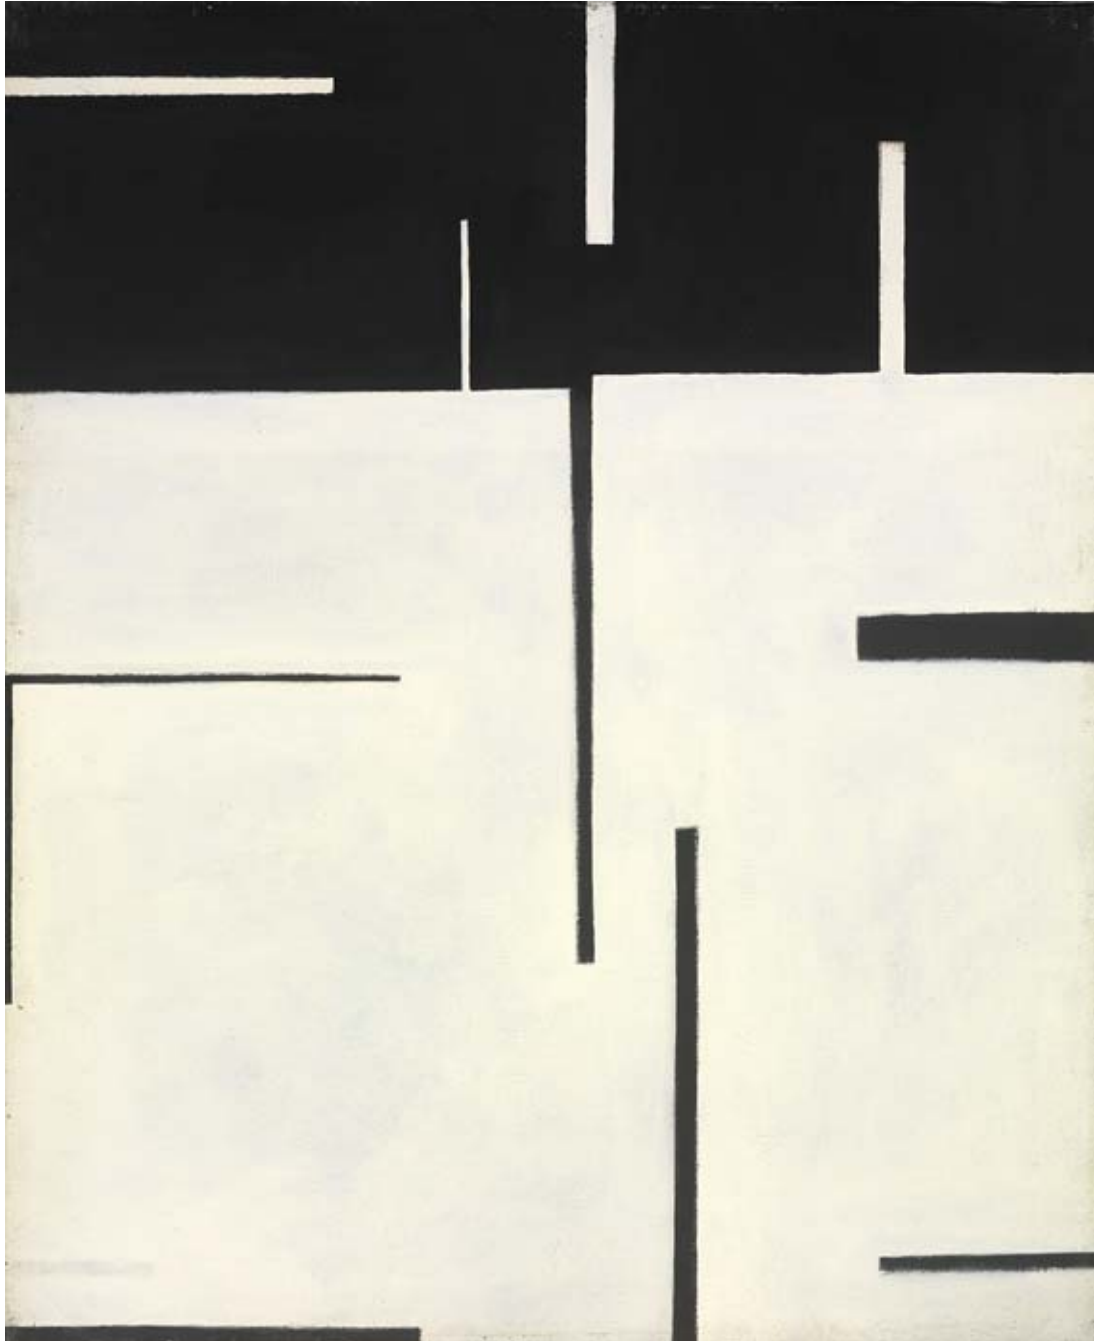

OSBORNE SAMUEL

MODERN AND CONTEMPORARY ART

MALCOLM HUGHES (1920-1997)

Black / White, 1960

Oil on canvas

127 x 102 cms

(49.91 x 40.09 in)

OSBORNE SAMUEL

MODERN AND CONTEMPORARY ART

Signed & dated 6/60 verso

Provenance: The Artist's Estate