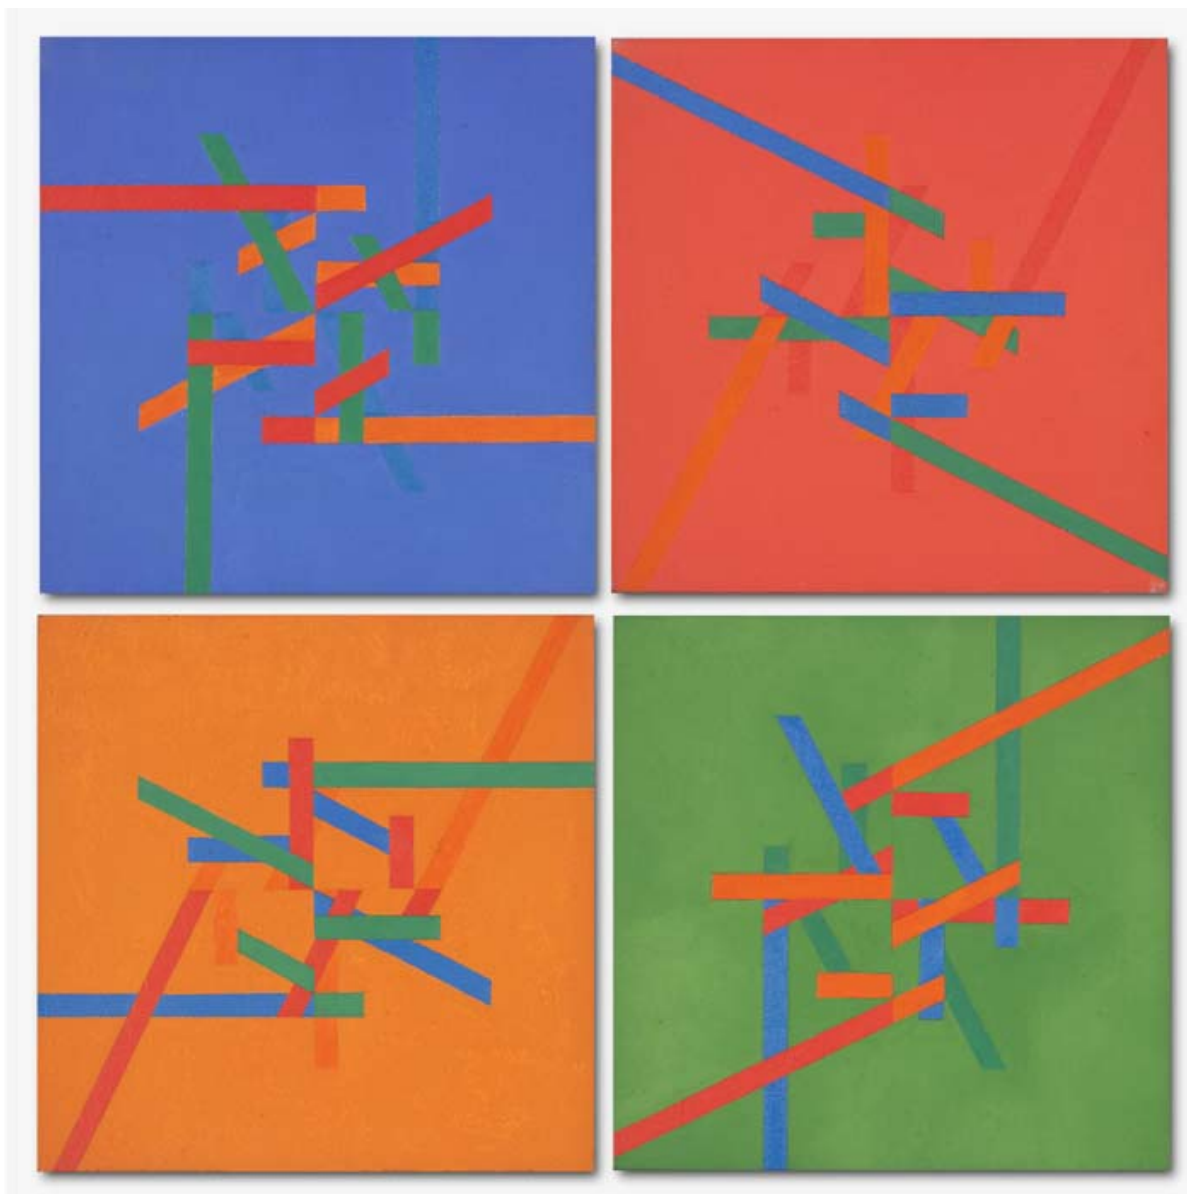

# OSBORNE SAMUEL

MODERN AND CONTEMPORARY ART

---

MALCOLM HUGHES (1920-1997)

**Untitled (Four coloured units)**

Oil on Canvas  
62 x 62 cms  
(24.37 x 24.37 in)

Each canvas 31 x 31 cm