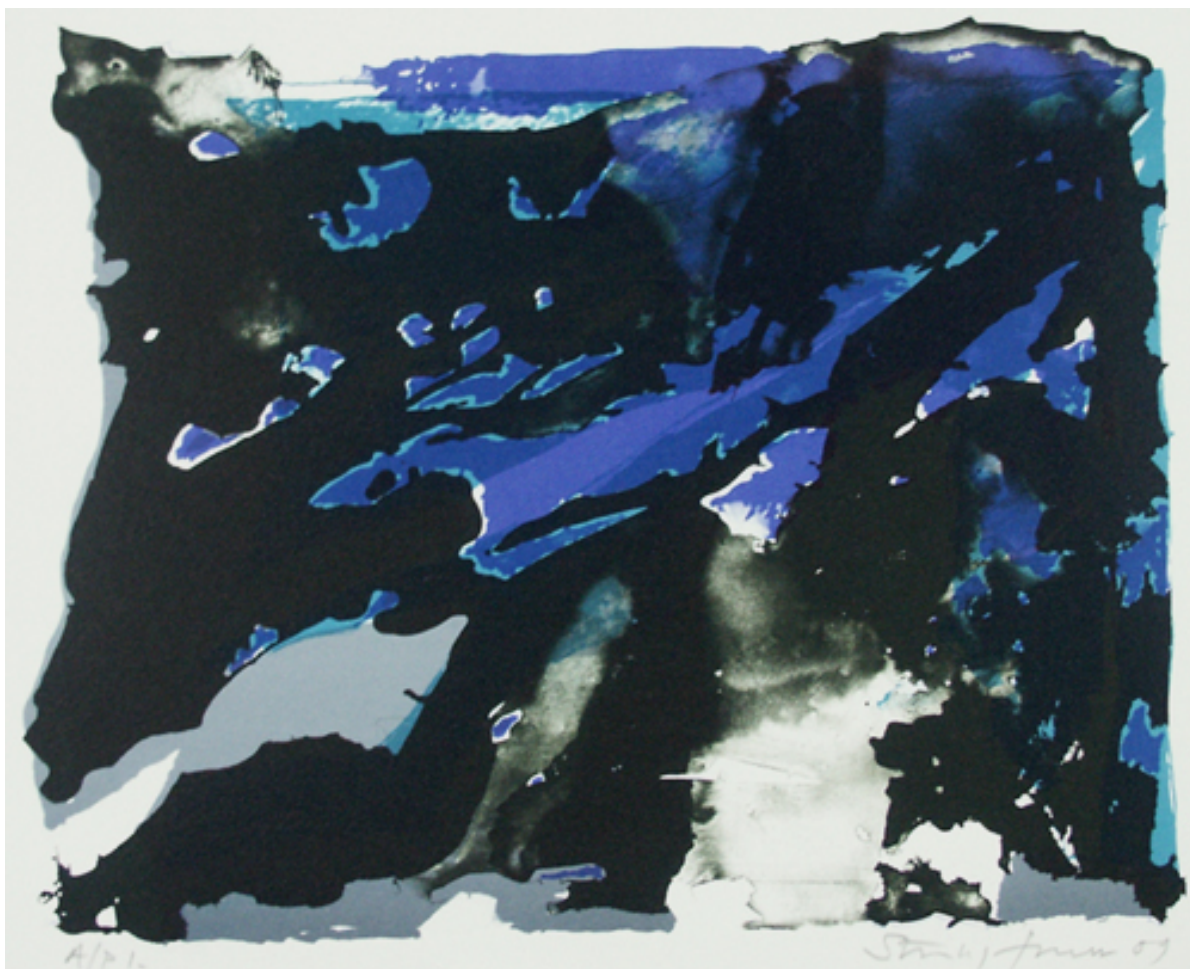

OSBORNE SAMUEL

MODERN AND CONTEMPORARY ART

STANLEY JONES

Umbra, 2009

Hand drawn lithograph

25.5 x 30 cms

(10.02 x 11.79 in)

Available

Signed & dated lower right.

From the edition of 50. Artist Proof