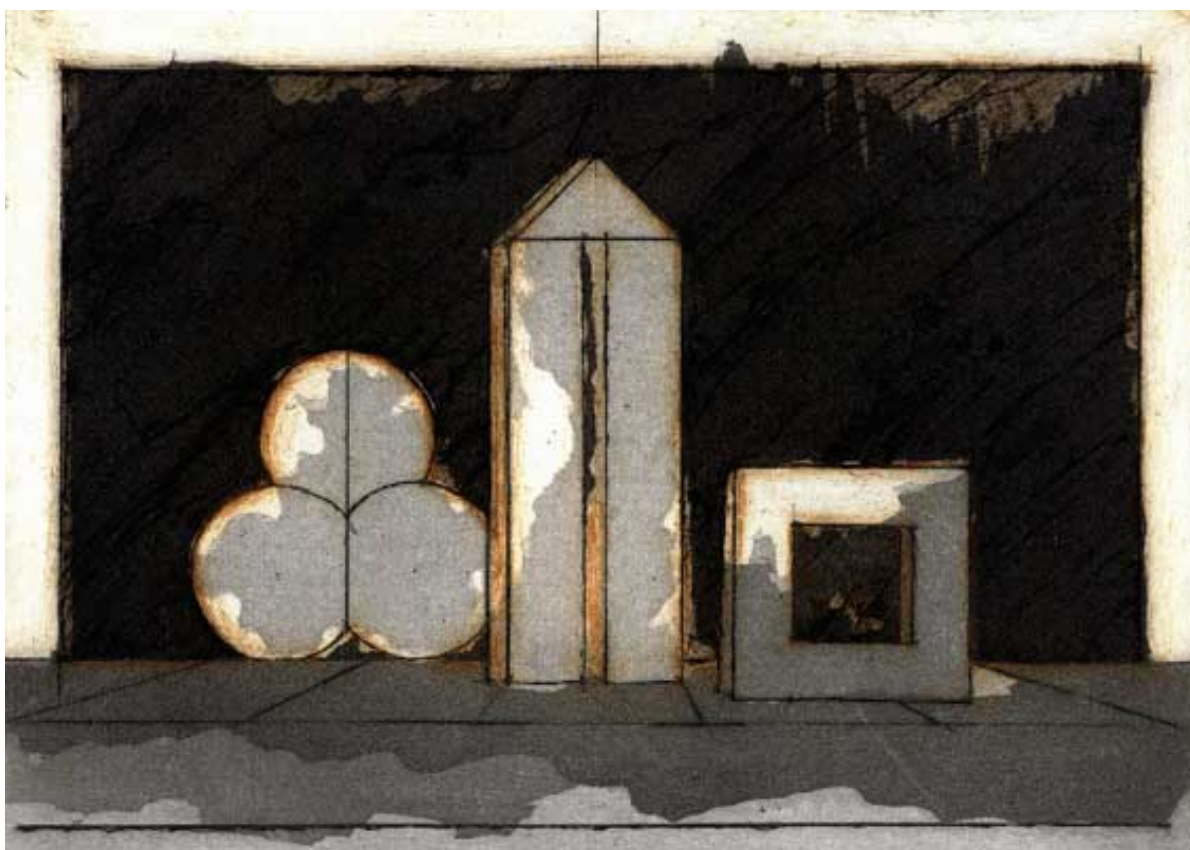

OSBORNE SAMUEL

MODERN AND CONTEMPORARY ART

Night Series: Plate V, 1996

Etching with collograph

15 x 20.8 cms

(5.90 x 8.17 in)

P.O.A.

Printed in colours on Somerset TP 300 gms paper; signed, titled, numbered and dated from the edition of 30; printed by Martin Saull and published by Pratt Editions, Kent.