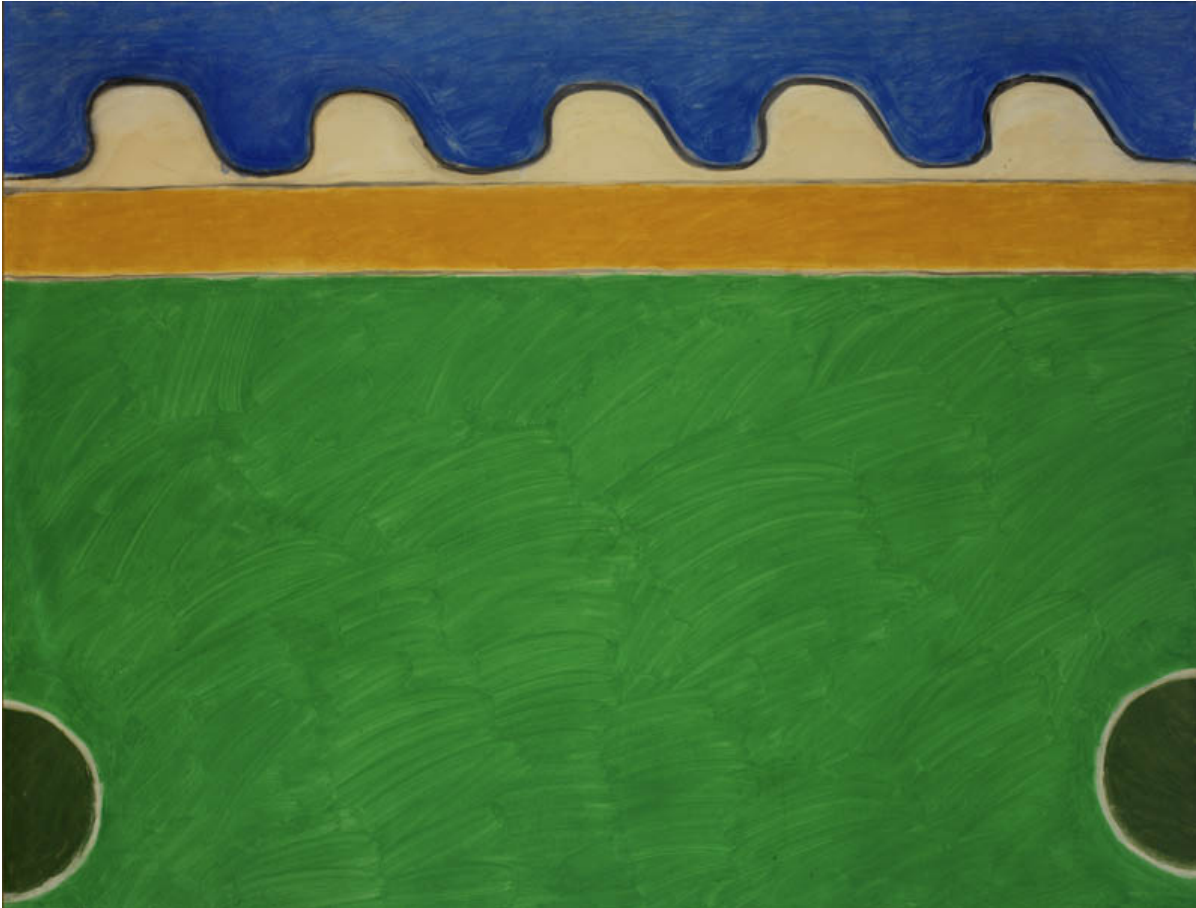

OSBORNE SAMUEL

MODERN AND CONTEMPORARY ART

PETER KINLEY (1926-1988)

Landscape with Clouds, 1969

Oil on canvas
152.5 x 198 cms
(59.93 x 77.81 in)
P.O.A.

Exhibited: John Moores Liverpool exhibition 'Seven' 1969