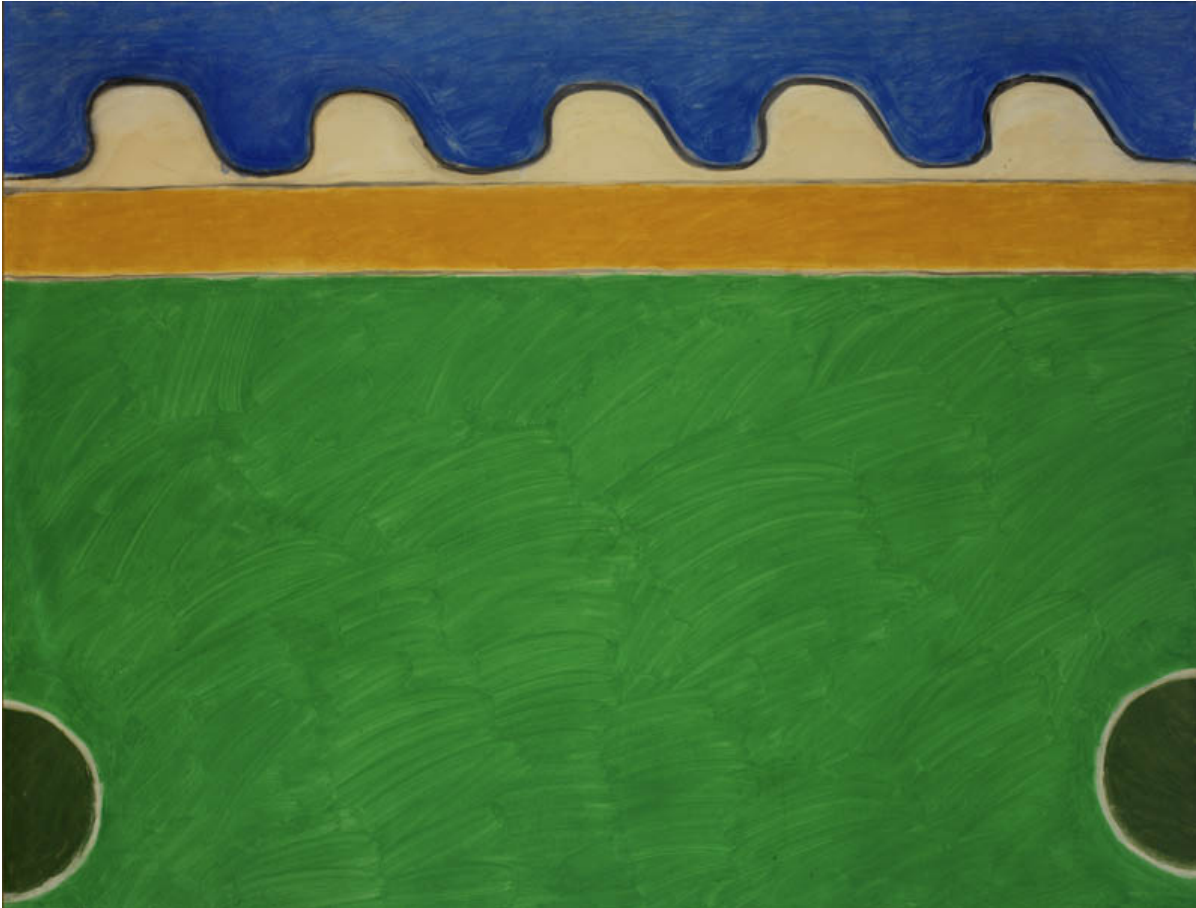

OSBORNE SAMUEL

MODERN AND CONTEMPORARY ART

PETER KINLEY (1926-1988)

Landscape with Clouds, 1969

Oil on canvas

152.5 x 198 cms

(59.93 x 77.81 in)

P.O.A.

Exhibited: John Moores Liverpool exhibition 'Seven' 1969