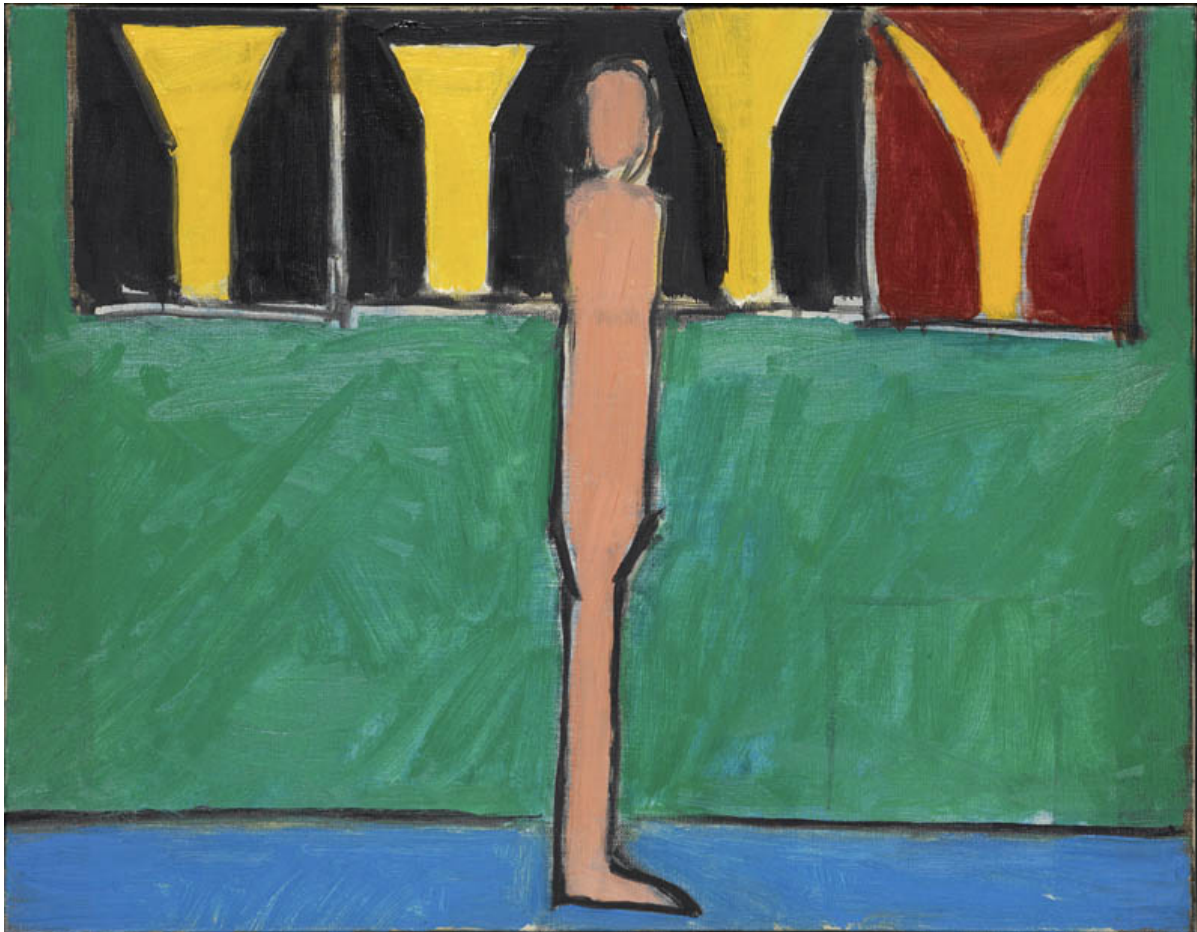

# OSBORNE SAMUEL

MODERN AND CONTEMPORARY ART

---

PETER KINLEY (1926-1988)

**Figure with a wall of Paintings (Green), 1968**

Oil on Canvas  
35.5 x 45.5 cms  
(13.95 x 17.88 in)  
P.O.A.

Signed, titled, dated verso