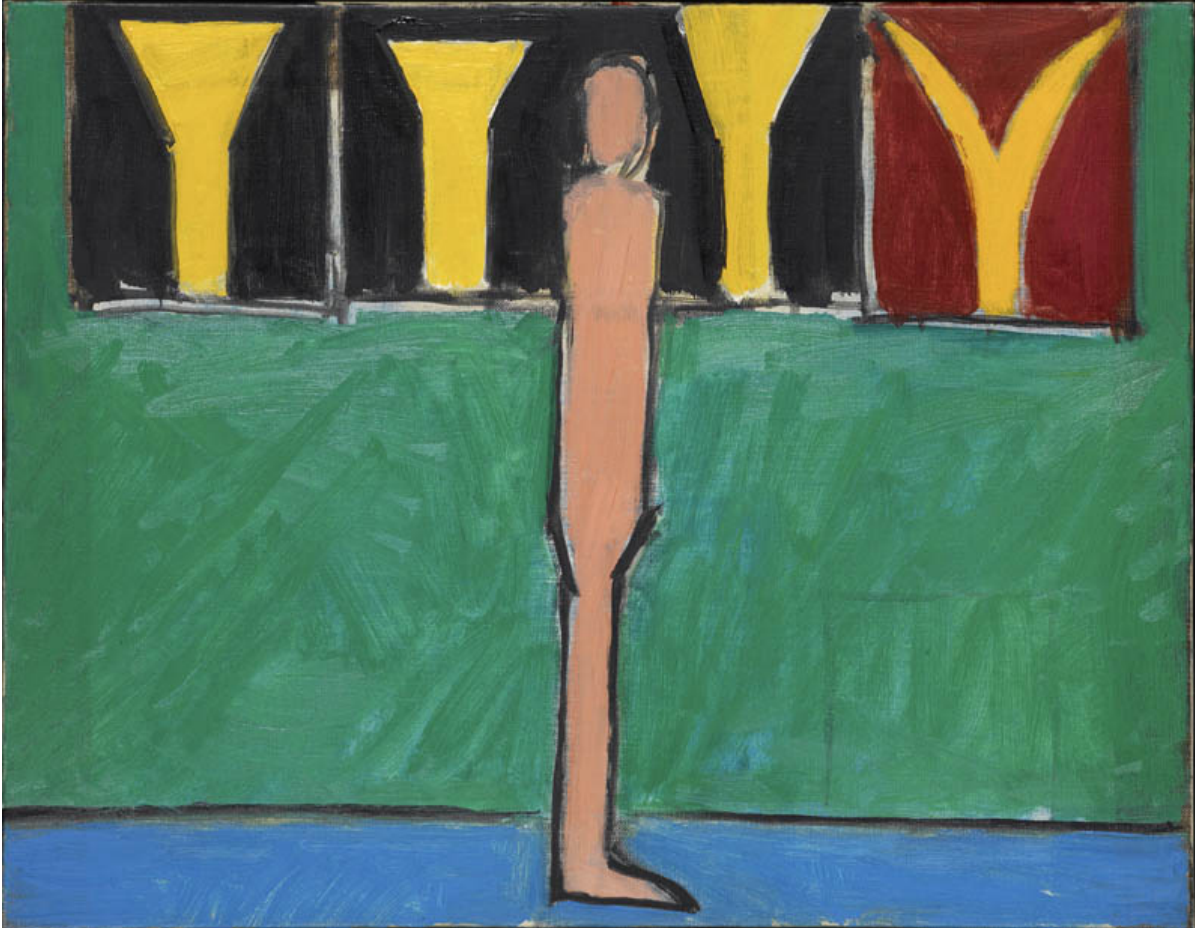

# OSBORNE SAMUEL

MODERN AND CONTEMPORARY ART

---

PETER KINLEY (1926-1988)

**Figure with a wall of Paintings (Green), 1968**

Oil on Canvas  
35.5 x 45.5 cms  
(13.95 x 17.88 in)  
P.O.A.

Signed, titled, dated verso