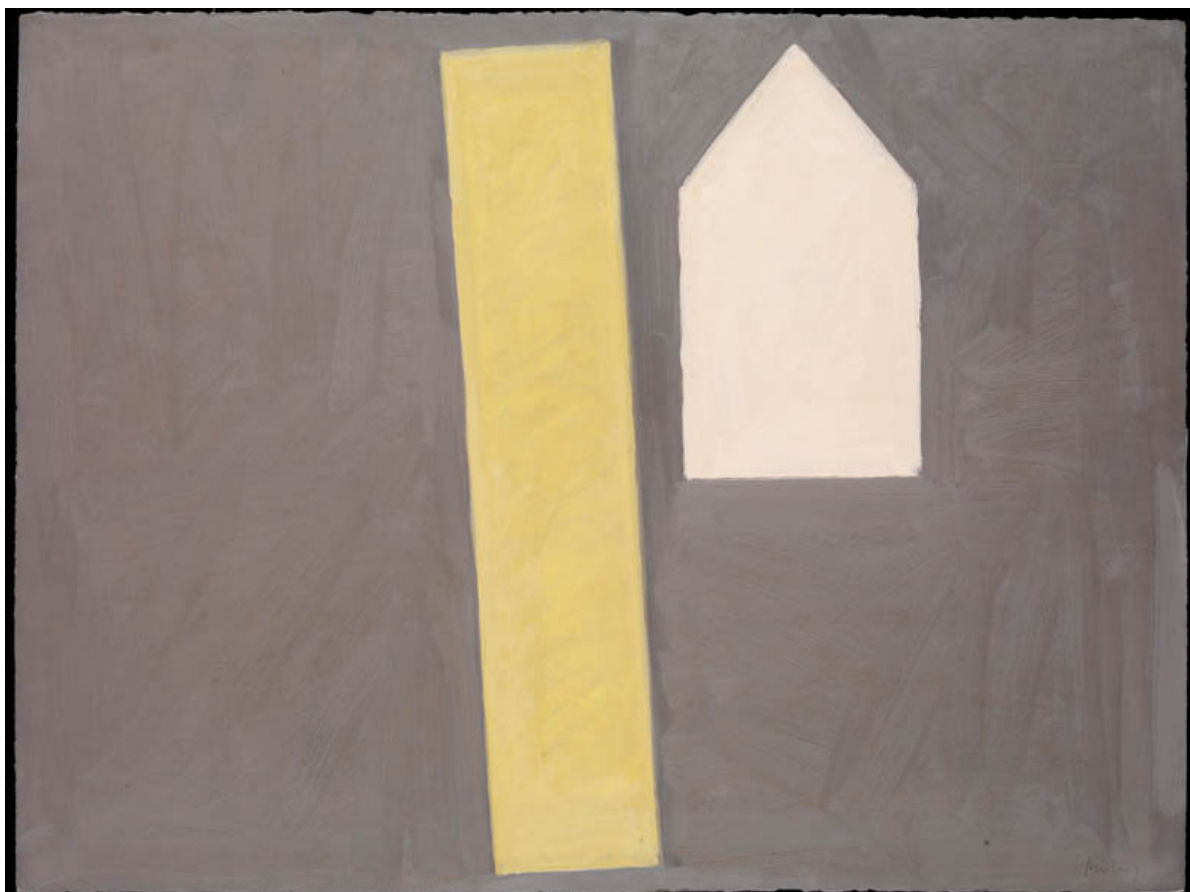

OSBORNE SAMUEL

MODERN AND CONTEMPORARY ART

PETER KINLEY (1926-1988)

Untitled (house, tree)

Oil on paper
59 x 78.5 cms
(23.19 x 30.85 in)
P.O.A.

Signed in pencil lower left