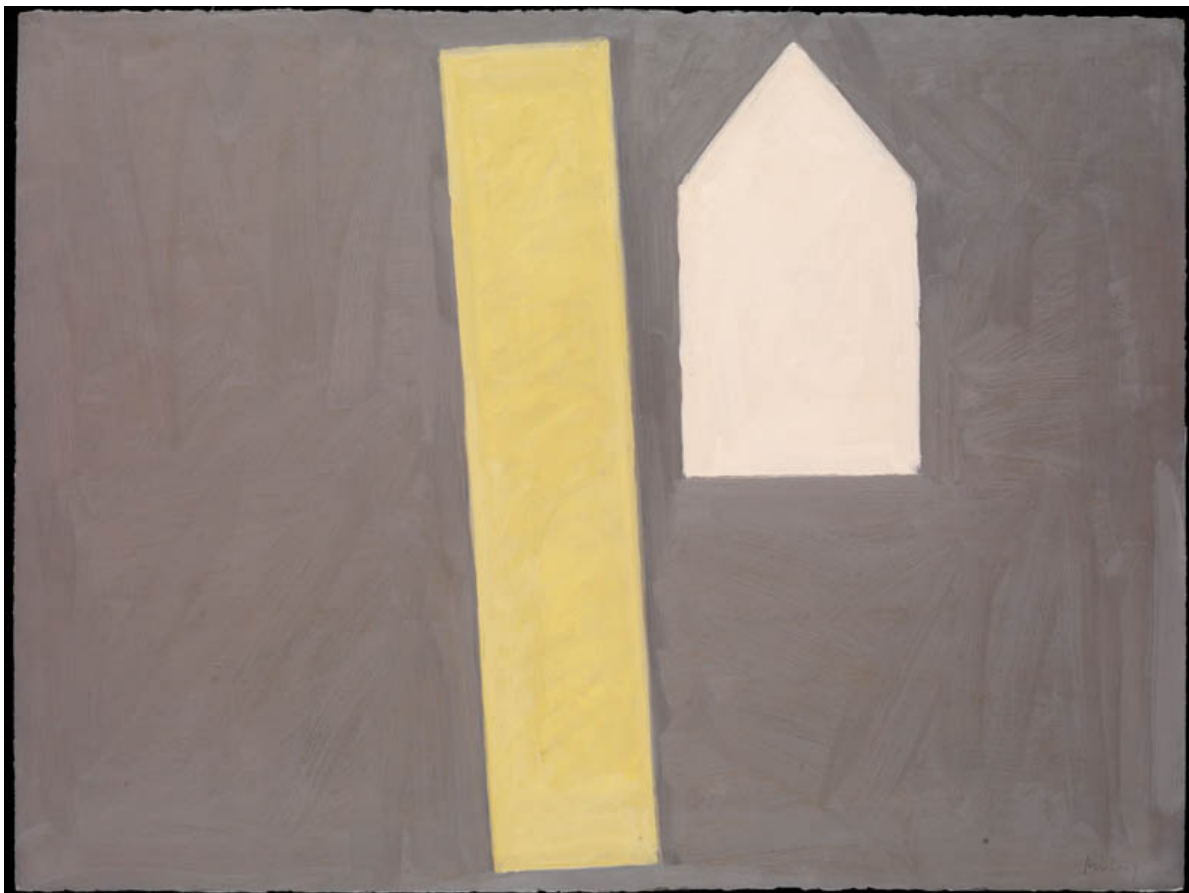

# OSBORNE SAMUEL

MODERN AND CONTEMPORARY ART

---

PETER KINLEY (1926-1988)

**Untitled (house, tree)**

Oil on paper  
59 x 78.5 cms  
(23.19 x 30.85 in)  
P.O.A.

Signed in pencil lower left