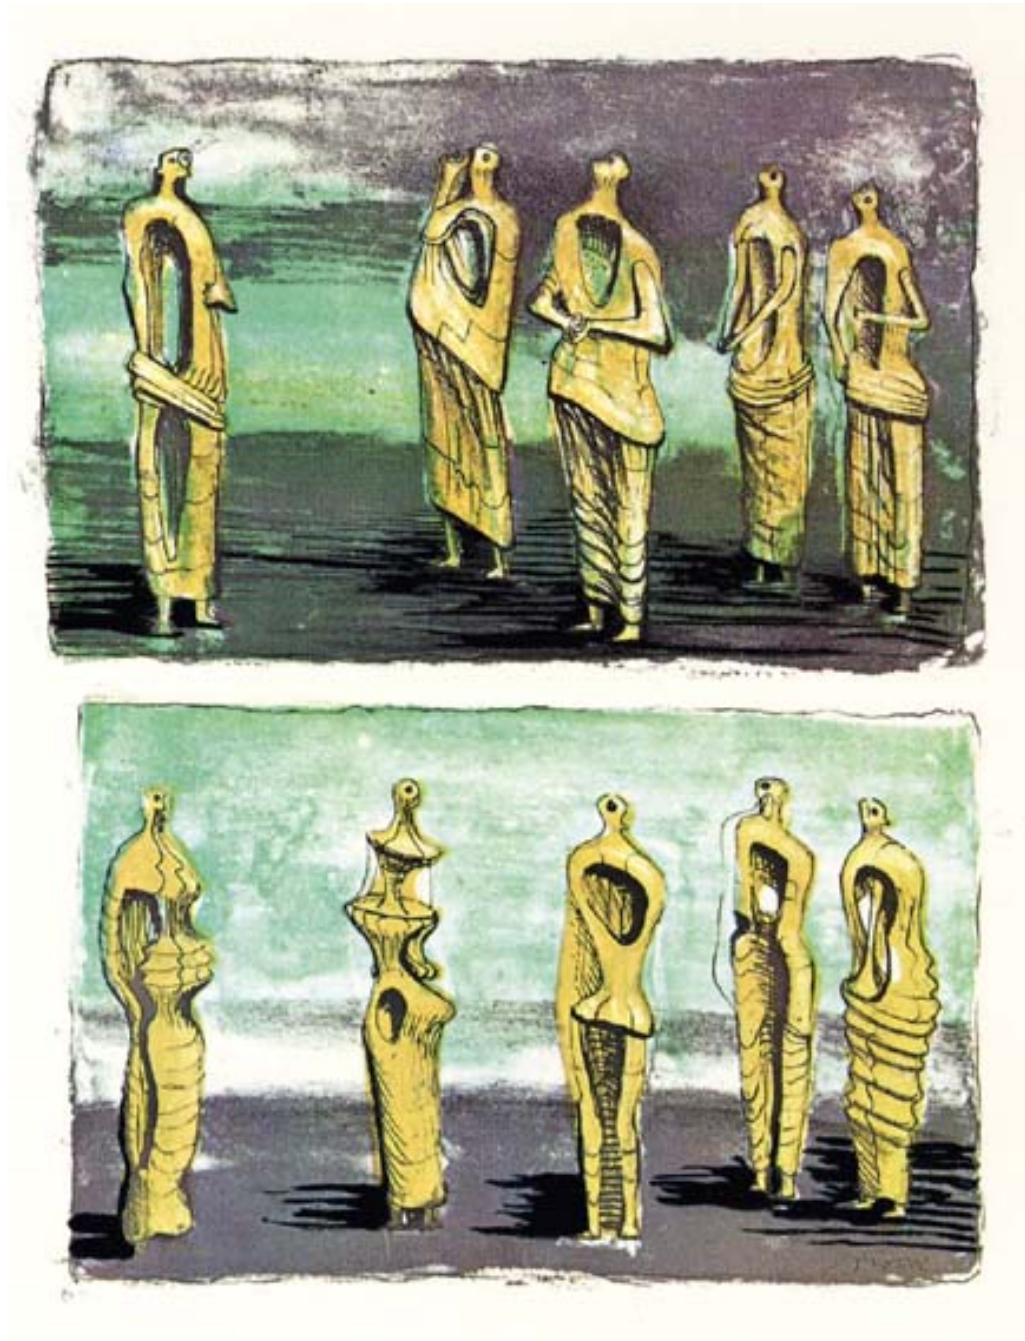

# OSBORNE SAMUEL

MODERN AND CONTEMPORARY ART

HENRY MOORE (1898-1986)

**Standing Figures, 1950**

Lithograph

40.8 x 29.4 cms

(16.03 x 11.55 in)

# OSBORNE SAMUEL

MODERN AND CONTEMPORARY ART

---

P.O.A.

Printed in colours on wove paper. Signed, dated & numbered in pencil from the edition of 50,  
printed by W.S. Cowell Lt, Ipswich & published by School Prints Ltd, London