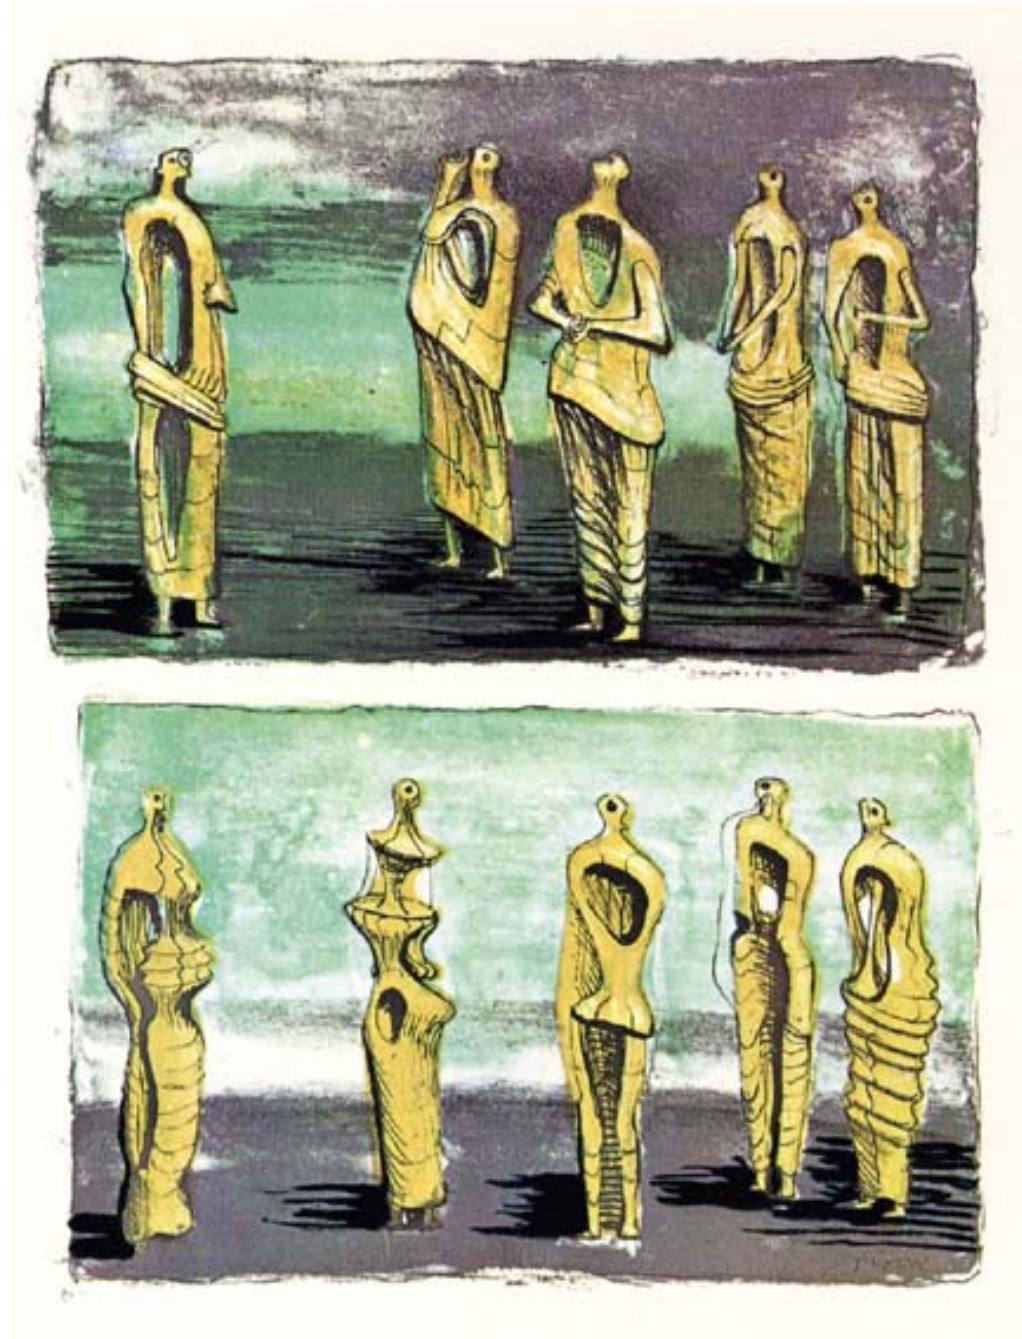

# OSBORNE SAMUEL

MODERN AND CONTEMPORARY ART

HENRY MOORE (1898-1986)

**Standing Figures, 1950**

Lithograph

40.8 x 29.4 cms

(16.03 x 11.55 in)

# OSBORNE SAMUEL

MODERN AND CONTEMPORARY ART

---

P.O.A.

Printed in colours on wove paper. Signed, dated & numbered in pencil from the edition of 50,  
printed by W.S. Cowell Lt, Ipswich & published by School Prints Ltd, London