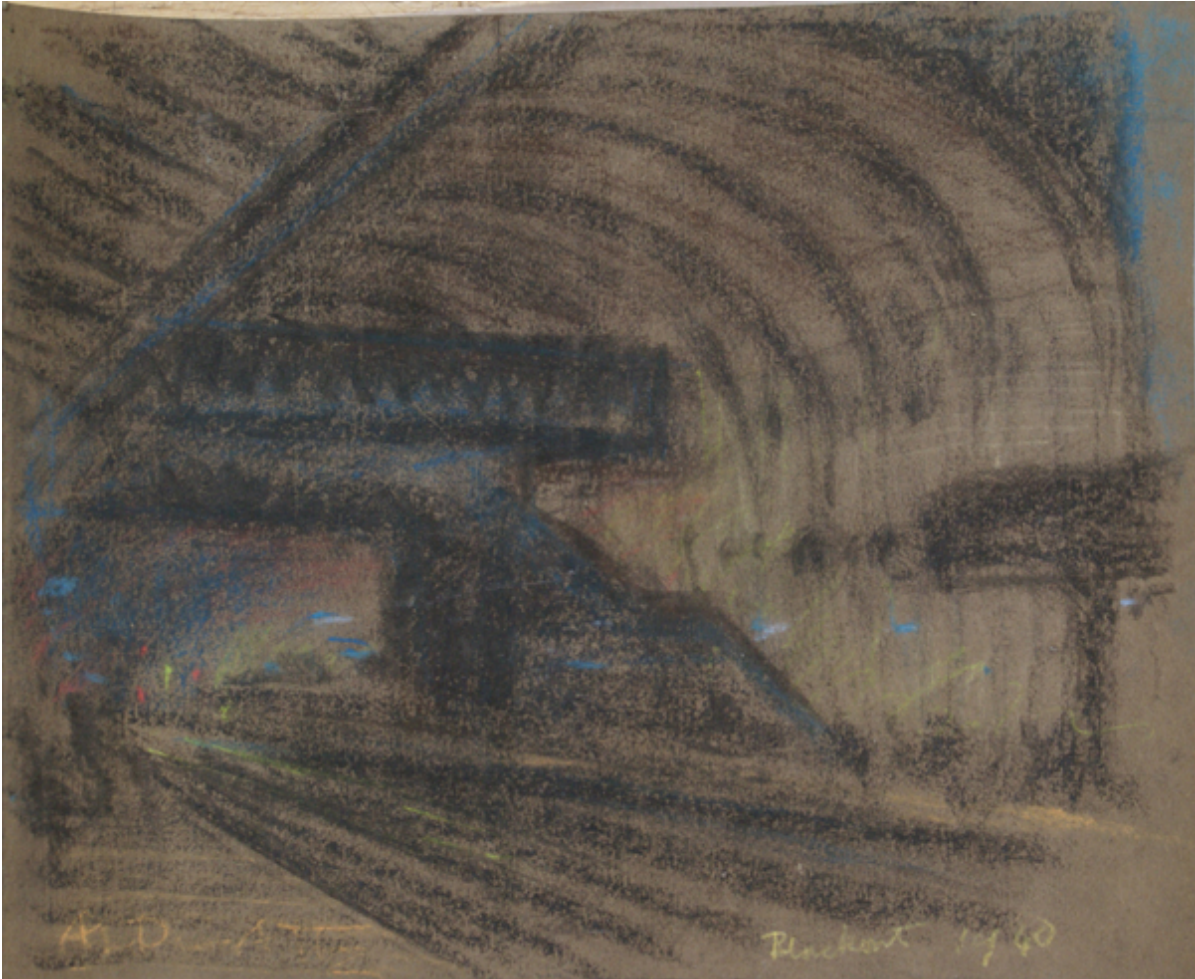

# OSBORNE SAMUEL

MODERN AND CONTEMPORARY ART

---

CYRIL POWER (1872-1951)

**Aldgate**, 1940  
Pastel on paper  
28 x 34.5 cms  
(11.00 x 13.56 in)  
P.O.A.

Inscribed 'Blackout' & dated 1940 lower right, titled 'Aldgate' lower left