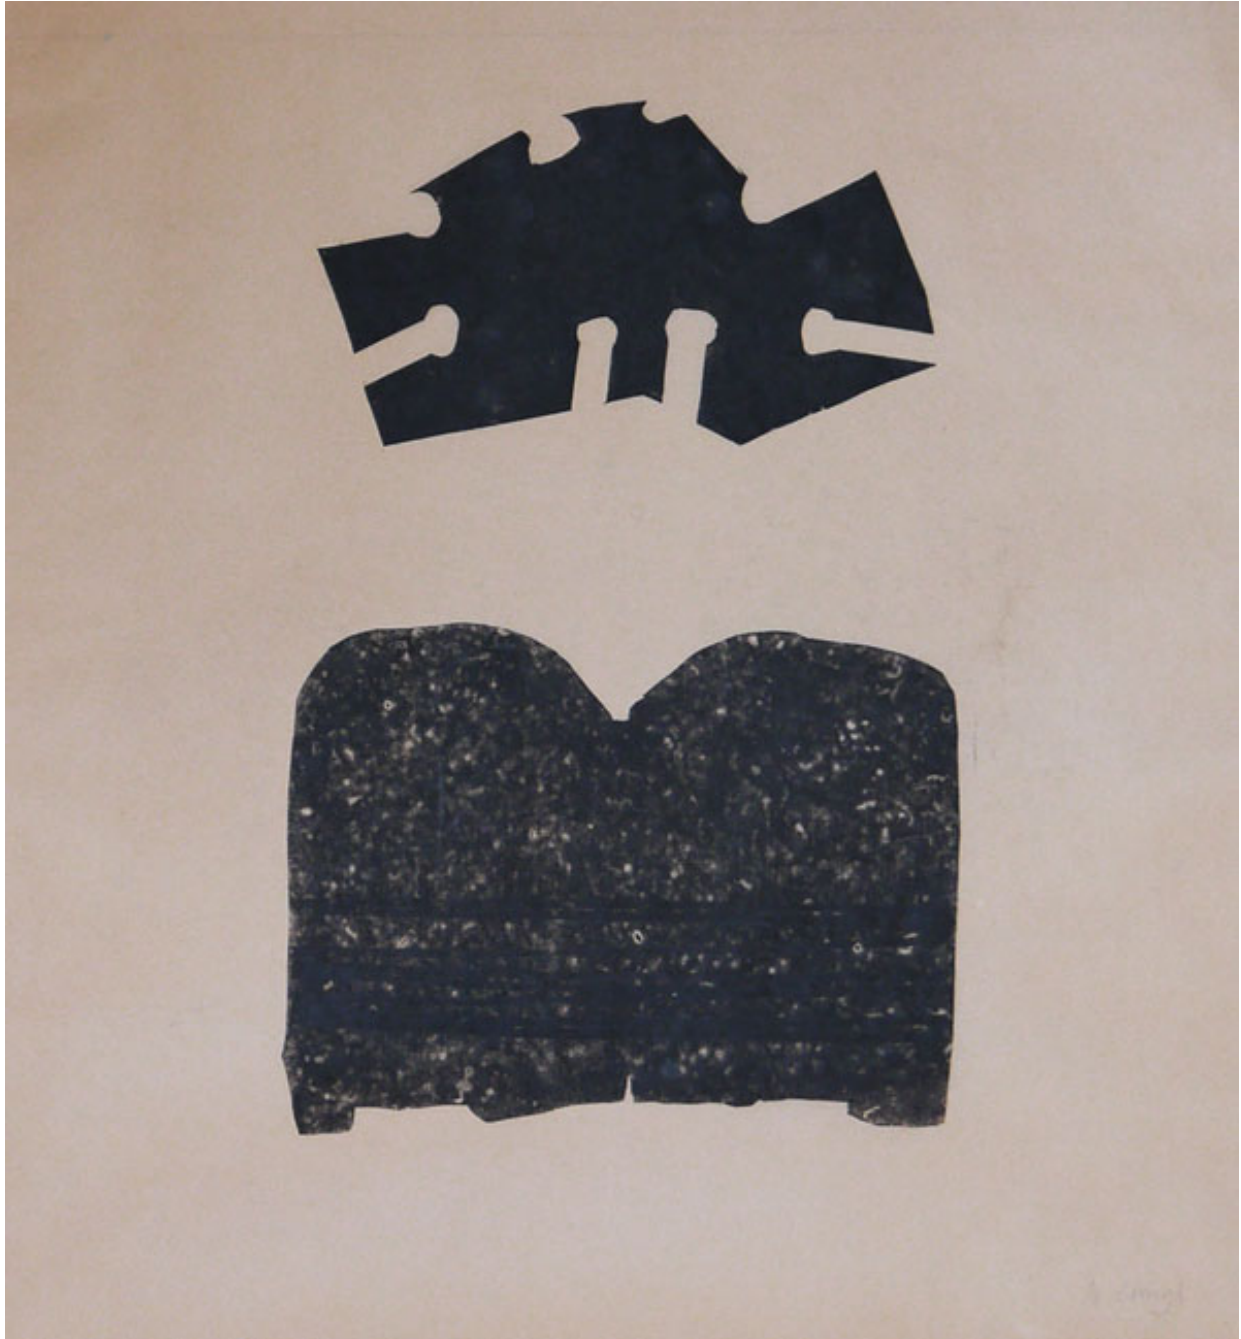

OSBORNE SAMUEL

MODERN AND CONTEMPORARY ART

PRUNELLA CLOUGH

Untitled, 1962
Lithograph
30 x 19.8 cms
(11.79 x 7.78 in)

OSBORNE SAMUEL

MODERN AND CONTEMPORARY ART

Printed in black on off-white wove paper; numbered from the edition of 6 and signed 'Clough' in pencil lower right