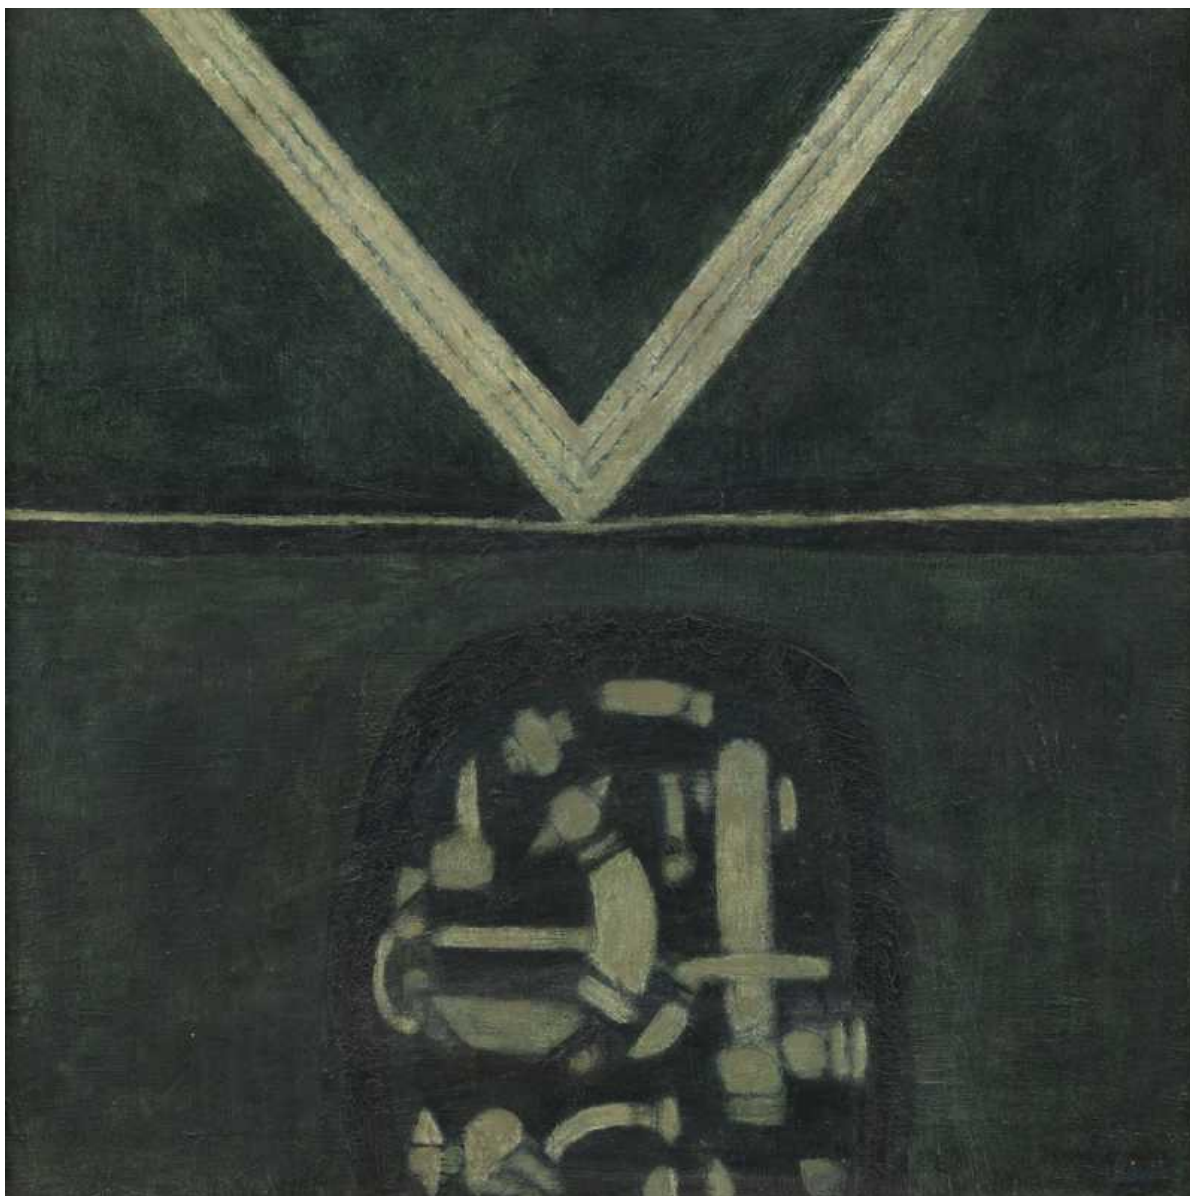

# OSBORNE SAMUEL

MODERN AND CONTEMPORARY ART

---

PRUNELLA CLOUGH

**Industrial Interior 4, 1959**

Oil on Canvas

49 x 49 cms

(19.26 x 19.26 in)

Signed lower right

Exhibited:

Page 1 of 2