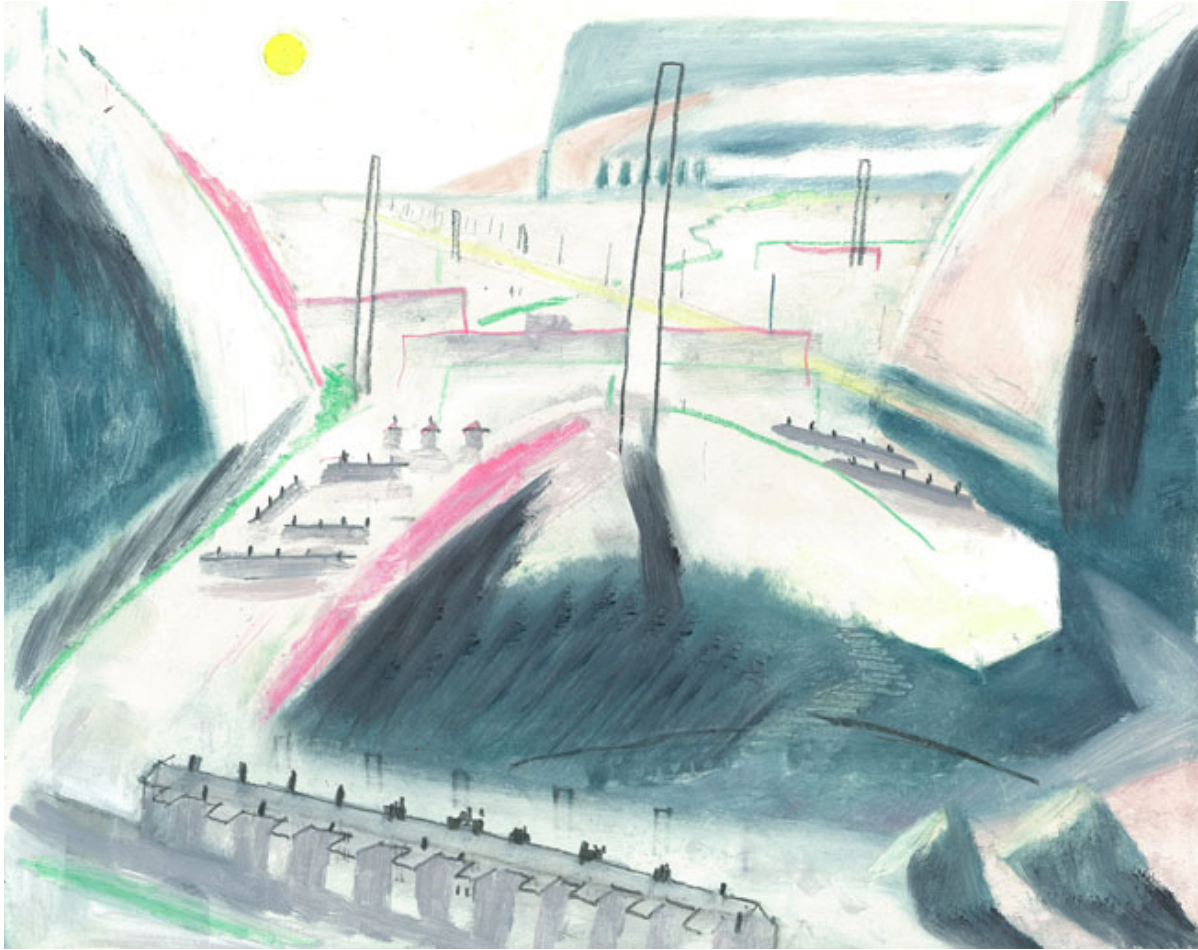

# OSBORNE SAMUEL

MODERN AND CONTEMPORARY ART

---

HELEN CLAPCOTT (B. 1952)

**The Chimney, 2011**  
Oil and Pencil on Paper  
21 x 26 cms  
(8.25 x 10.22 in)

Signed lower right