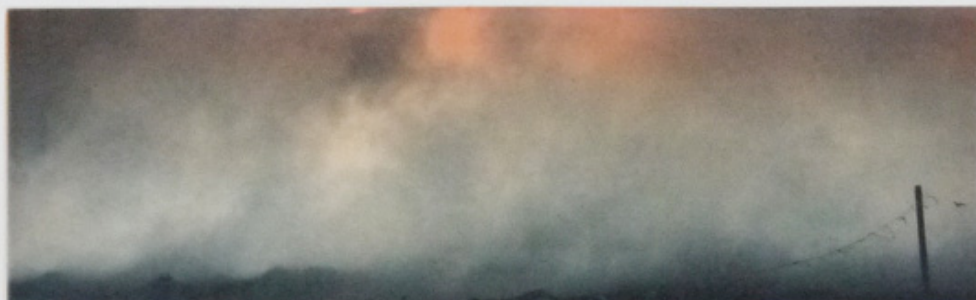

OSBORNE SAMUEL

MODERN AND CONTEMPORARY ART

JANNE LAINE

Border, 2012
Heliogravure and aquatint
45 x 60 cms
(17.69 x 23.58 in)