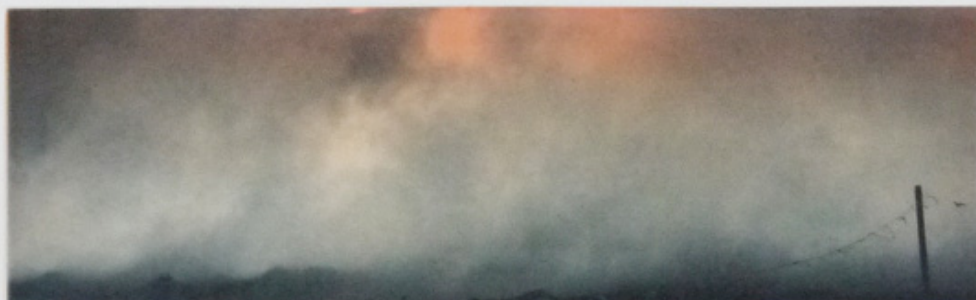

# OSBORNE SAMUEL

MODERN AND CONTEMPORARY ART

---

JANNE LAINE

**Border**, 2012  
Heliogravure and aquatint  
45 x 60 cms  
(17.69 x 23.58 in)