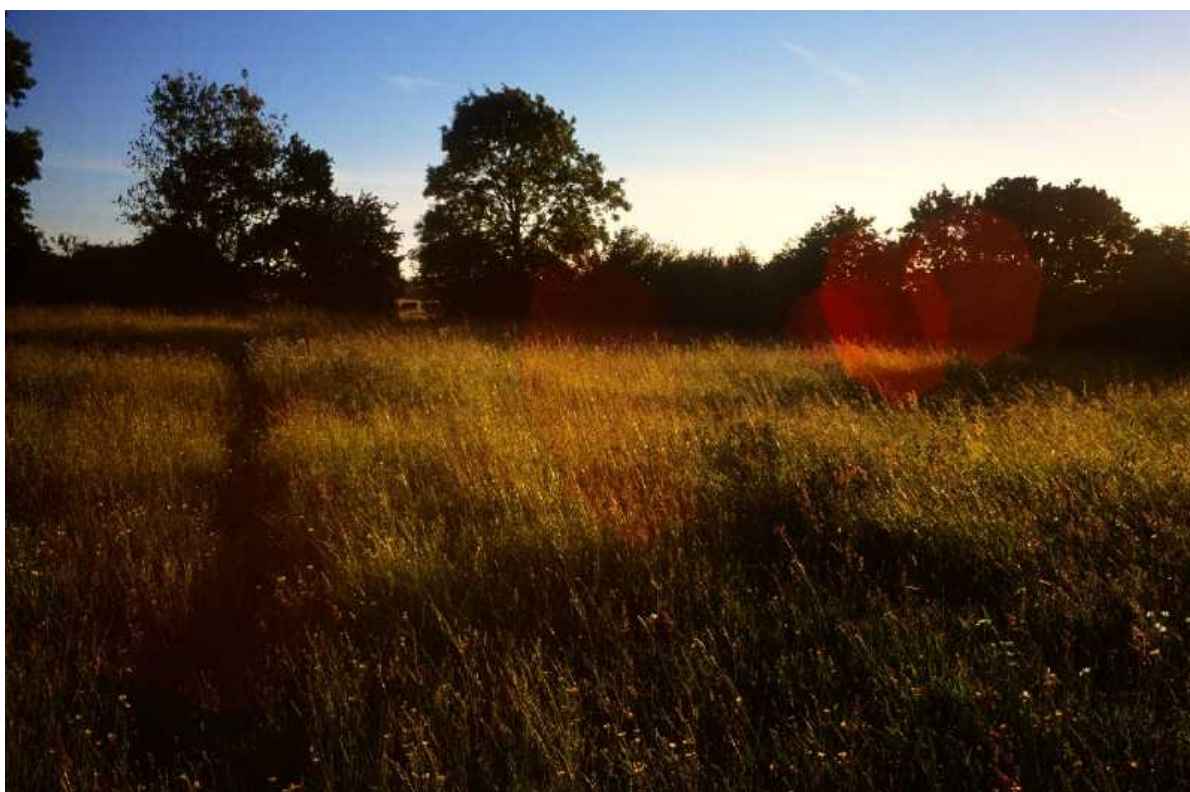

OSBORNE SAMUEL

MODERN AND CONTEMPORARY ART

Path and light reflection, Walnut Tree Farm, Suffolk, 2014

28.5 x 42 ins

(28.45 x 41.93 in)

Available

Archival pigment print

Edition of 3