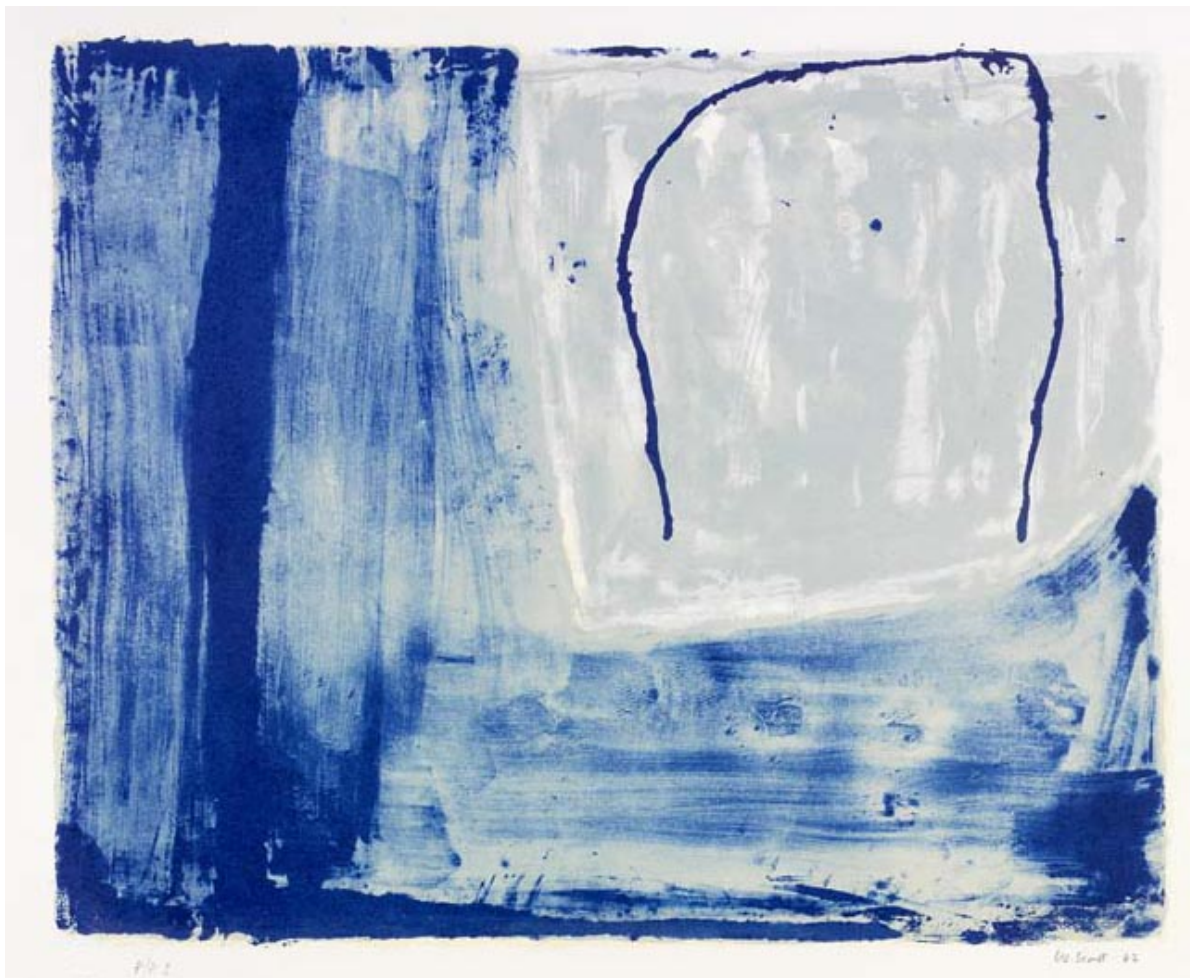

# OSBORNE SAMUEL

MODERN AND CONTEMPORARY ART

---

WILLIAM SCOTT (1913-1989)

**Mingulay, 1962**

Lithograph

57 x 81 cms

(22.40 x 31.83 in)