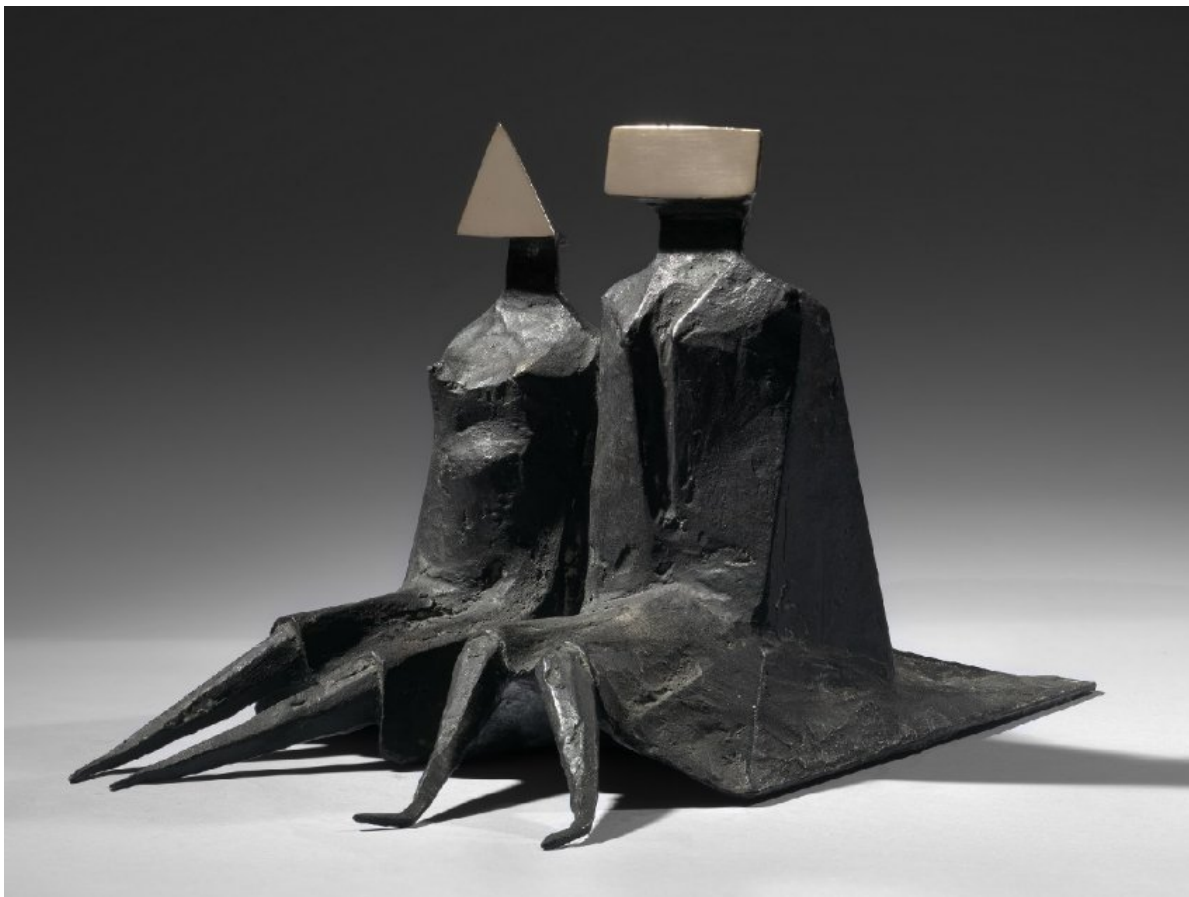

OSBORNE SAMUEL

MODERN AND CONTEMPORARY ART

LYNN CHADWICK (1914-2003)

Sitting Couple in Robes II, 1980

Bronze
24 x 32 x 45 cms
(9.43 x 12.58 in)

Edition of 9
Cast January 1986 by Morris Singer
F&C 790s

Provenance: The Artist
Lillian Heidenberg, USA
Private Collection, USA (purchased from the above in February 1986)
Private Collection, UK

Literature: D. Farr and E. Chadwick, Lynn Chadwick Sculptor: with a Complete Illustrated Catalogue 1947-2003, Farnham, 2014, p. 342, no. 790S, another cast illustrated.