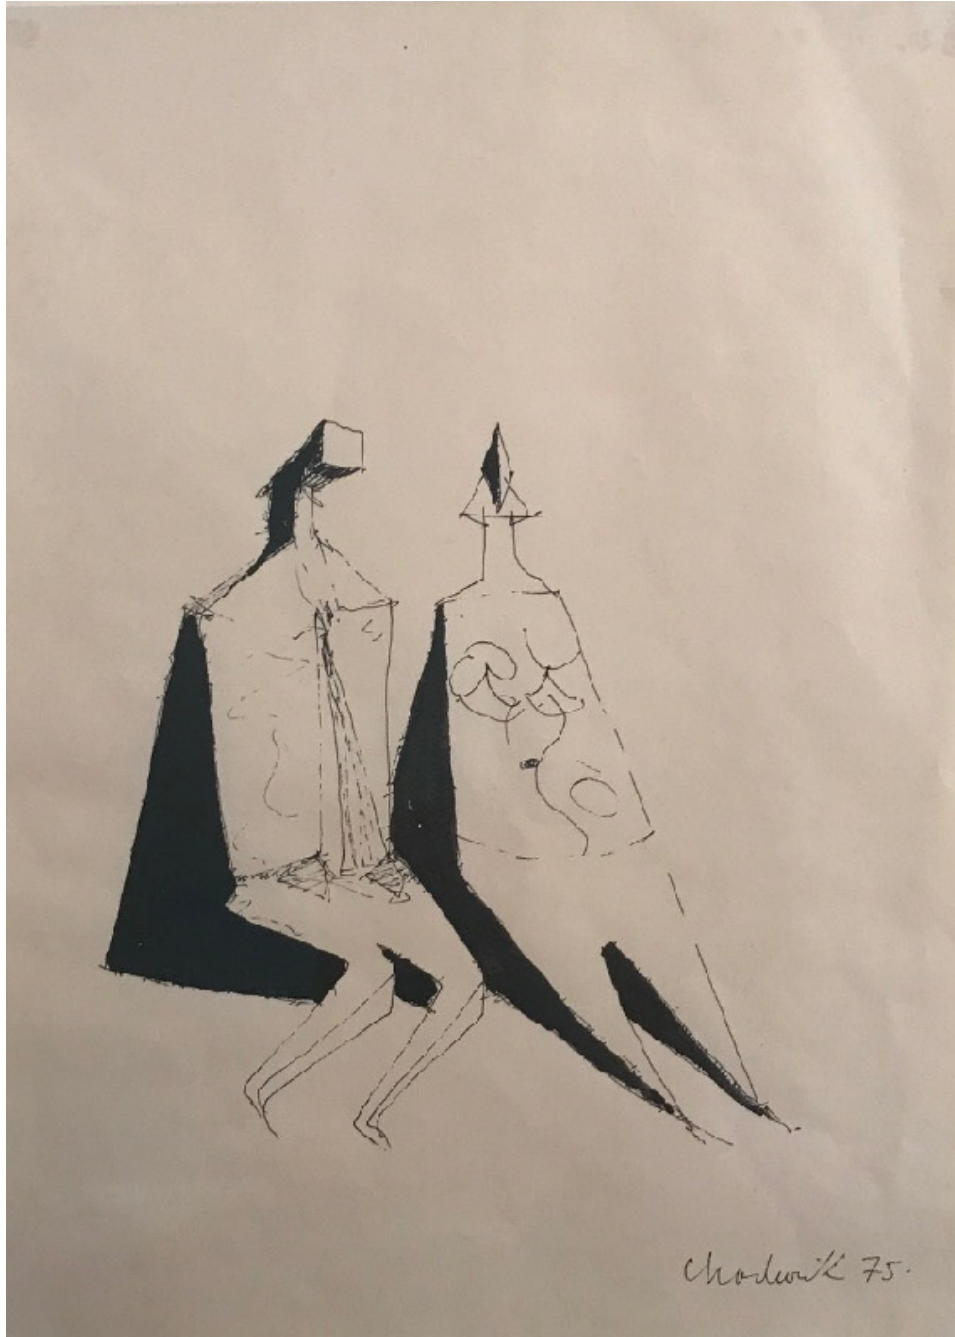

OSBORNE SAMUEL

MODERN AND CONTEMPORARY ART

LYNN CHADWICK (1914-2003)

Untitled, 1975
Ink on paper
28 x 20.5 cms
(11.00 x 8.06 in)

OSBORNE SAMUEL

MODERN AND CONTEMPORARY ART

P.O.A.

Signed and dated
Inscribed '27.11.75'

Provenance: Private collection, UK
Austin Desmond, London