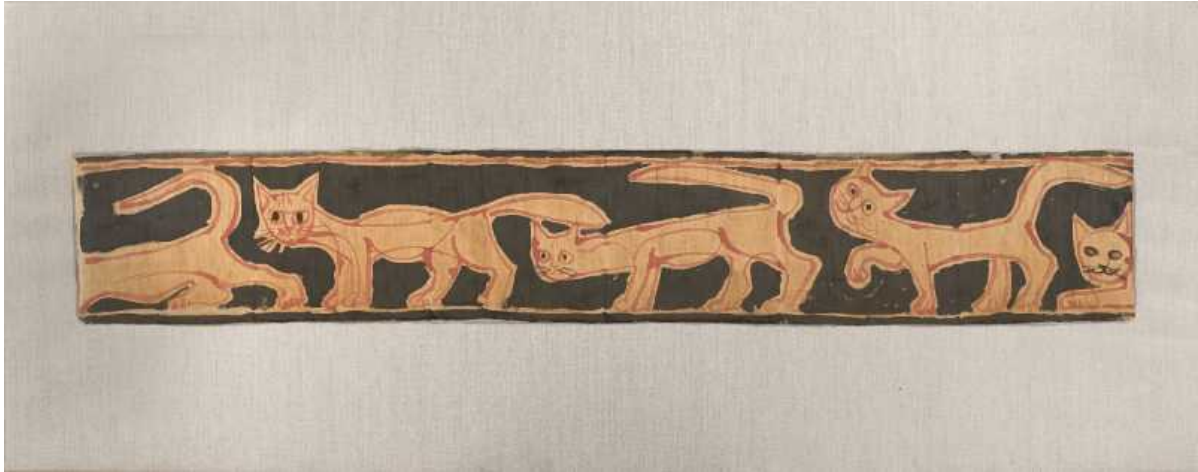

# OSBORNE SAMUEL

MODERN AND CONTEMPORARY ART

---

JOHN CRAXTON

**Cats, 1960s**

69.5 x 180.6 cms  
(27.31 x 70.98 in)  
Available

Tempera on linen