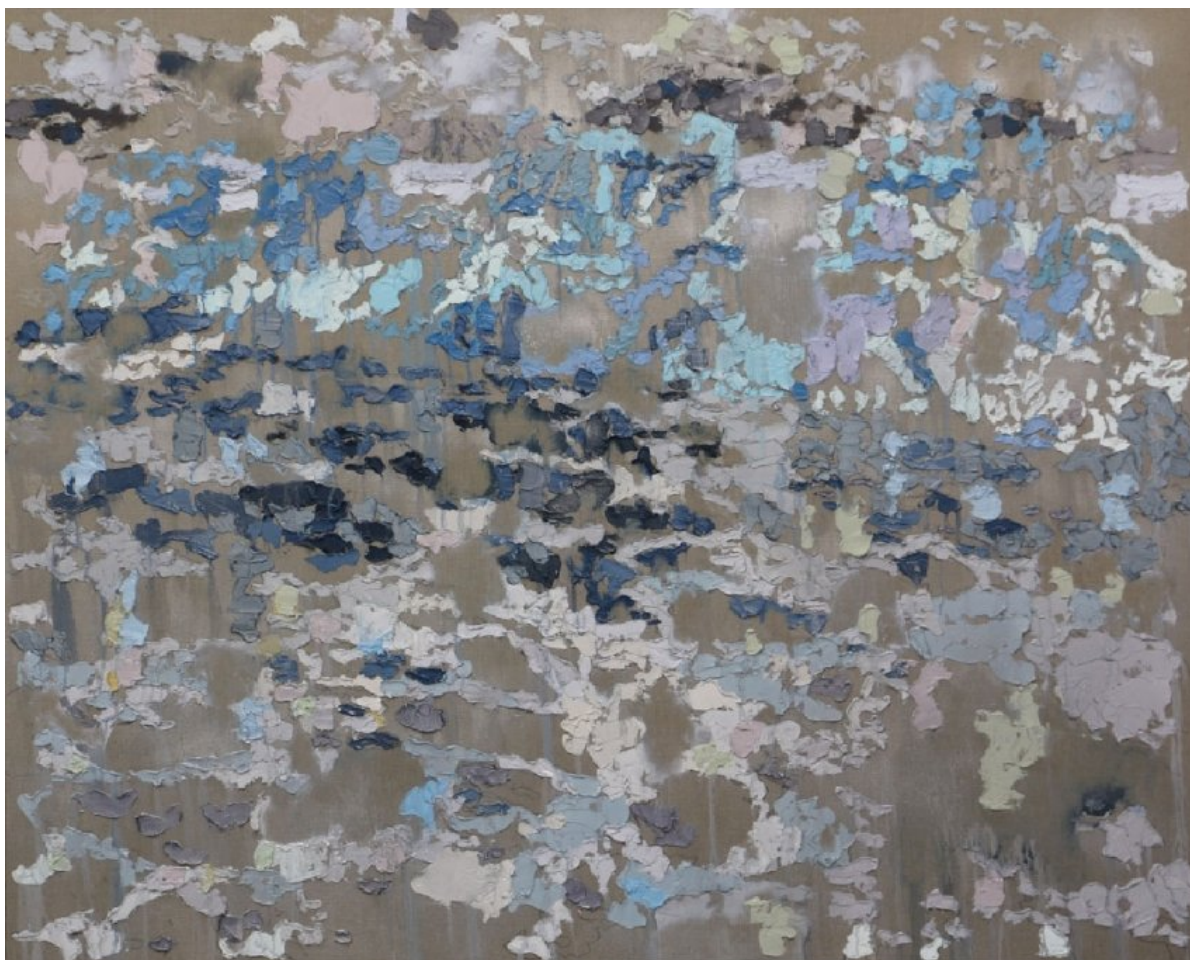

OSBORNE SAMUEL

MODERN AND CONTEMPORARY ART

BRENDAN BURNS

Split (Ice Lagoon), 2017

Oil and wax on linen

160 x 200 cms

(62.88 x 78.60 in)