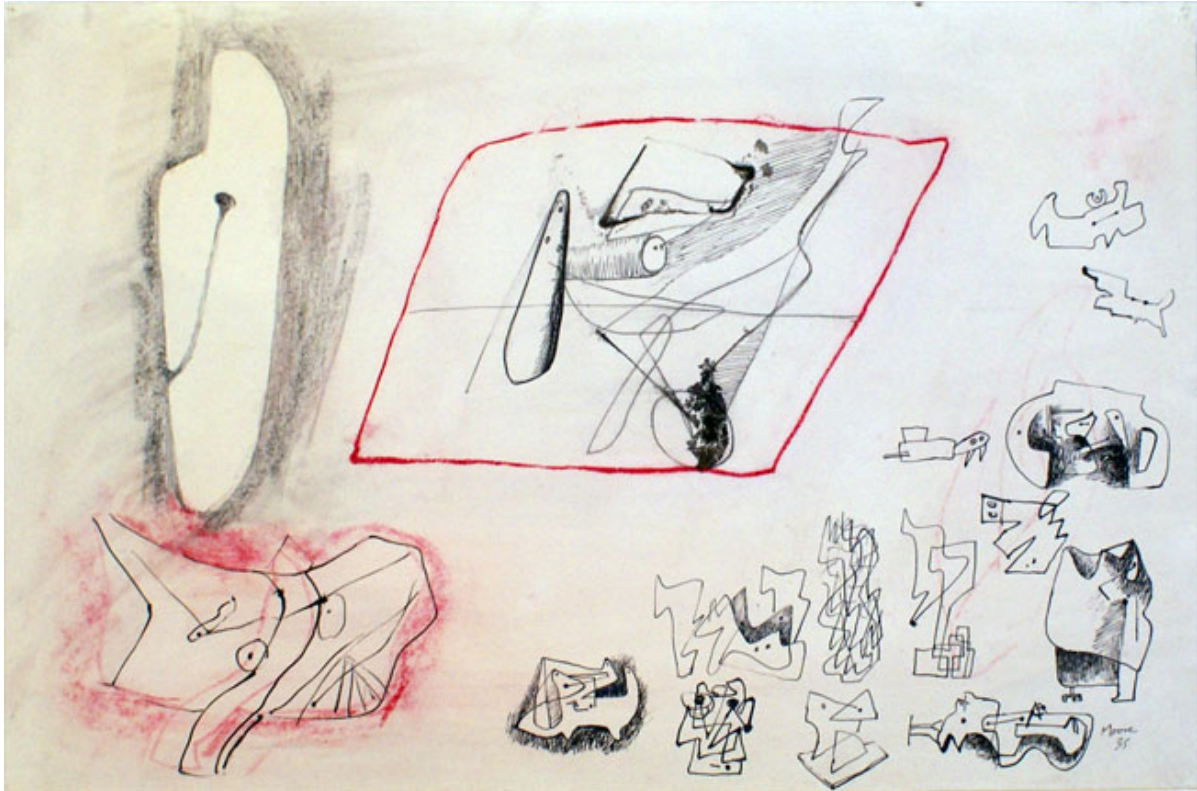

OSBORNE SAMUEL

MODERN AND CONTEMPORARY ART

HENRY MOORE (1898-1986)

Sculptural Ideas, 1935

Pencil, crayon, pen and ink

38 x 55.5 cms

(14.93 x 21.81 in)

P.O.A.

Signed and dated in ink

Reference: Henry Moore, The Complete Drawings, volume 2, page 164, number AG 35.91, HMF1180

Provenance;
Irina Moore