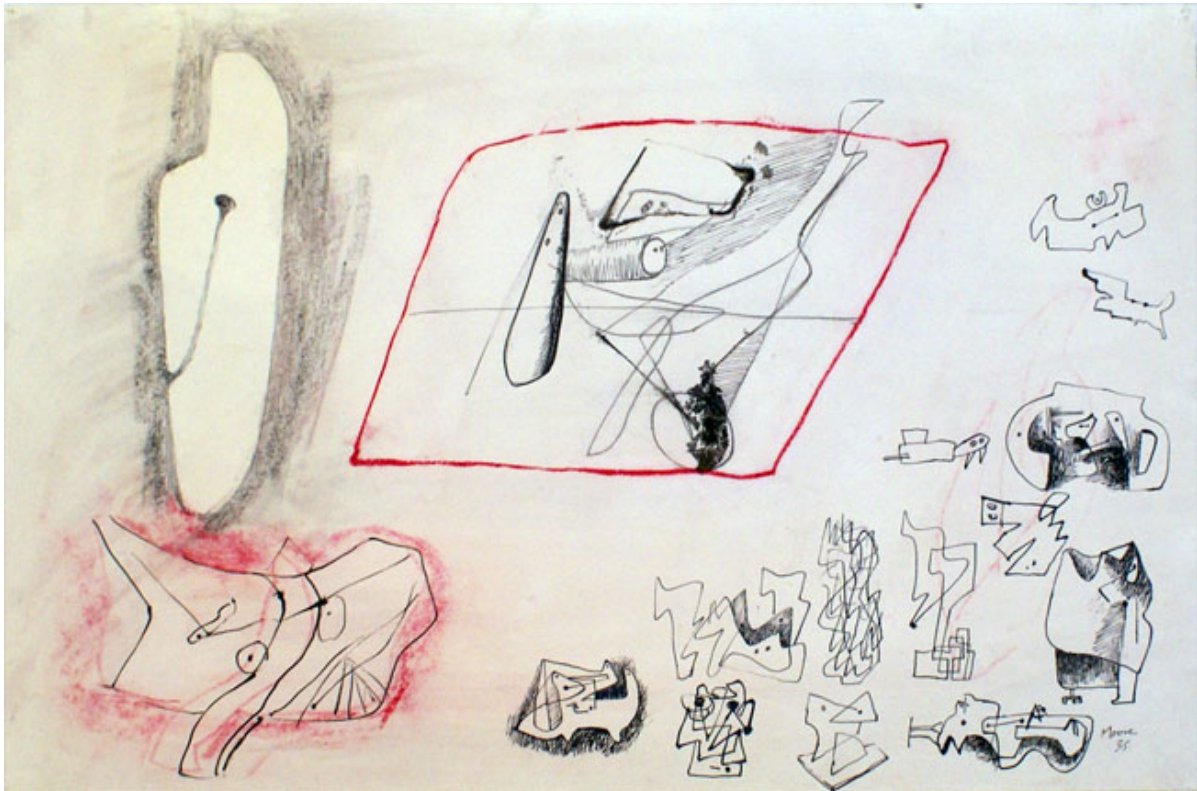

OSBORNE SAMUEL

MODERN AND CONTEMPORARY ART

HENRY MOORE (1898-1986)

Sculptural Ideas, 1935

Pencil, crayon, pen and ink

38 x 55.5 cms

(14.93 x 21.81 in)

P.O.A.

Signed and dated in ink

Reference: Henry Moore, The Complete Drawings, volume 2, page 164, number AG 35.91, HMF1180

Provenance;
Irina Moore