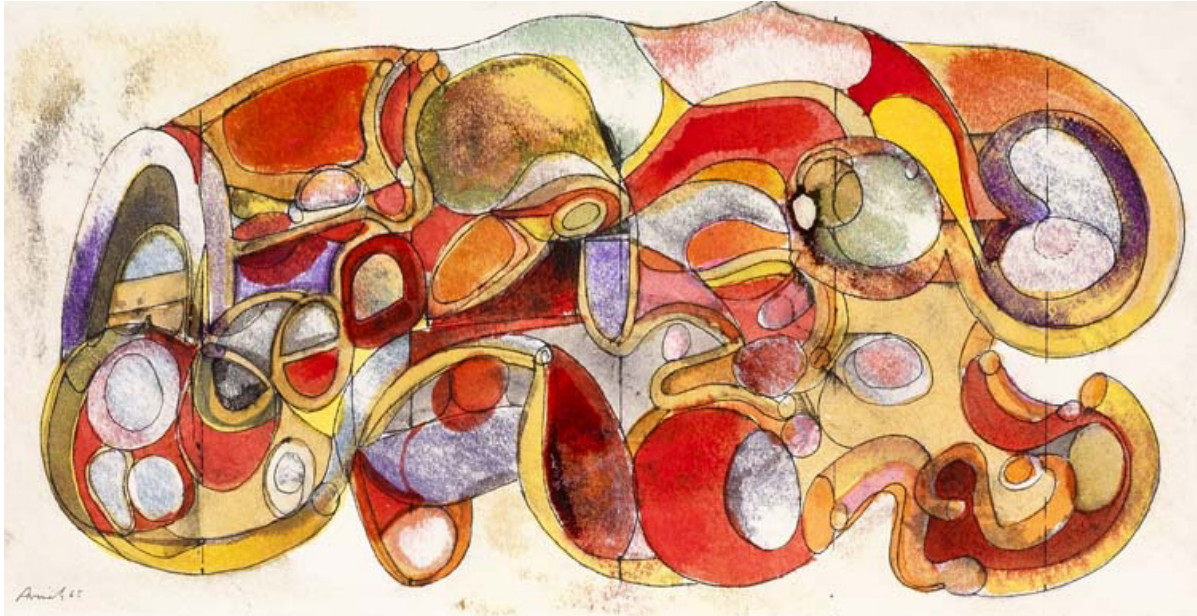

# OSBORNE SAMUEL

MODERN AND CONTEMPORARY ART

---

AVINASH CHANDRA

**Hills of Dreams, 1965**  
Watercolour on paper  
37.5 x 53.5 cms  
(14.74 x 21.03 in)

Signed & dated lower left