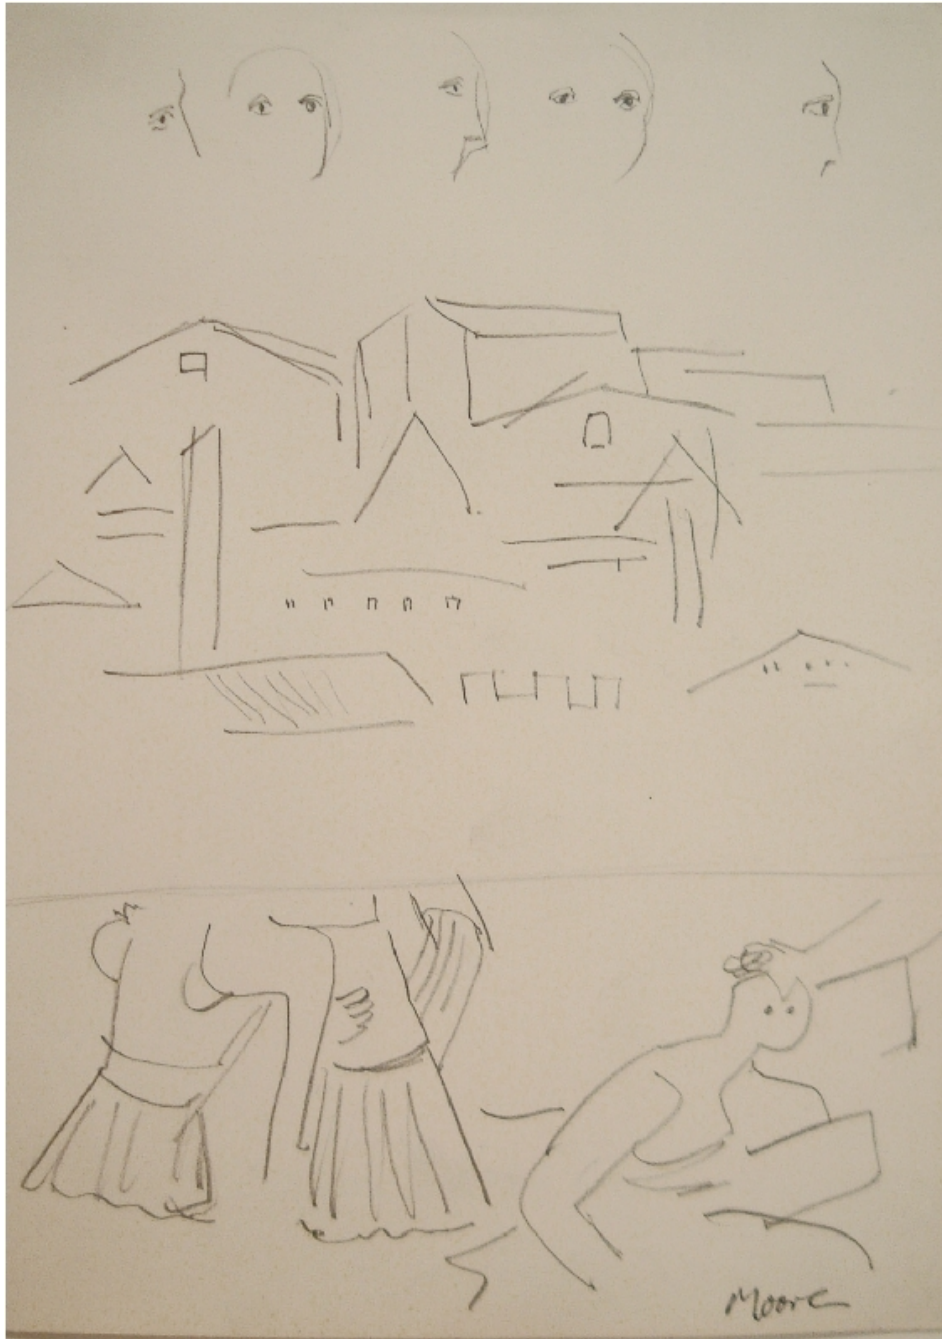

OSBORNE SAMUEL

MODERN AND CONTEMPORARY ART

HENRY MOORE (1898-1986)

Profiles, Views, Figures, 1974

Pencil

25.5 x 17.5 cms

(10.02 x 6.88 in)

OSBORNE SAMUEL

MODERN AND CONTEMPORARY ART

P.O.A.

Signed in biro. From Sketchbook 3, Page 12