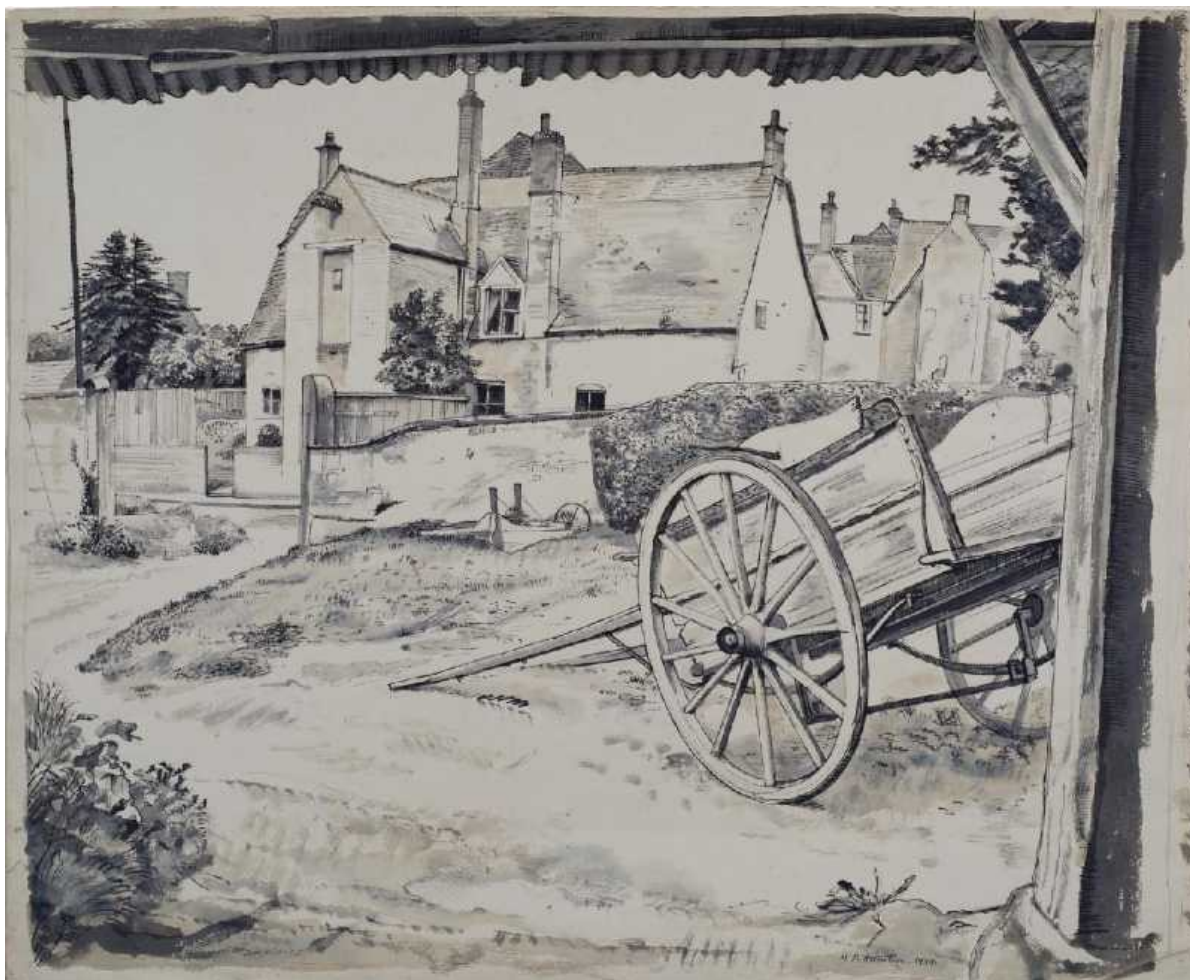

# OSBORNE SAMUEL

MODERN AND CONTEMPORARY ART

---

MICHAEL ROTHENSTEIN (1908-1993)

**Cotswold House and Cart, 1939**

Ink and watercolour

50.0 x 61.0 cms

(19.65 x 23.97 in)

P.O.A.

Signed in ink and dated 1939 in the bottom right.