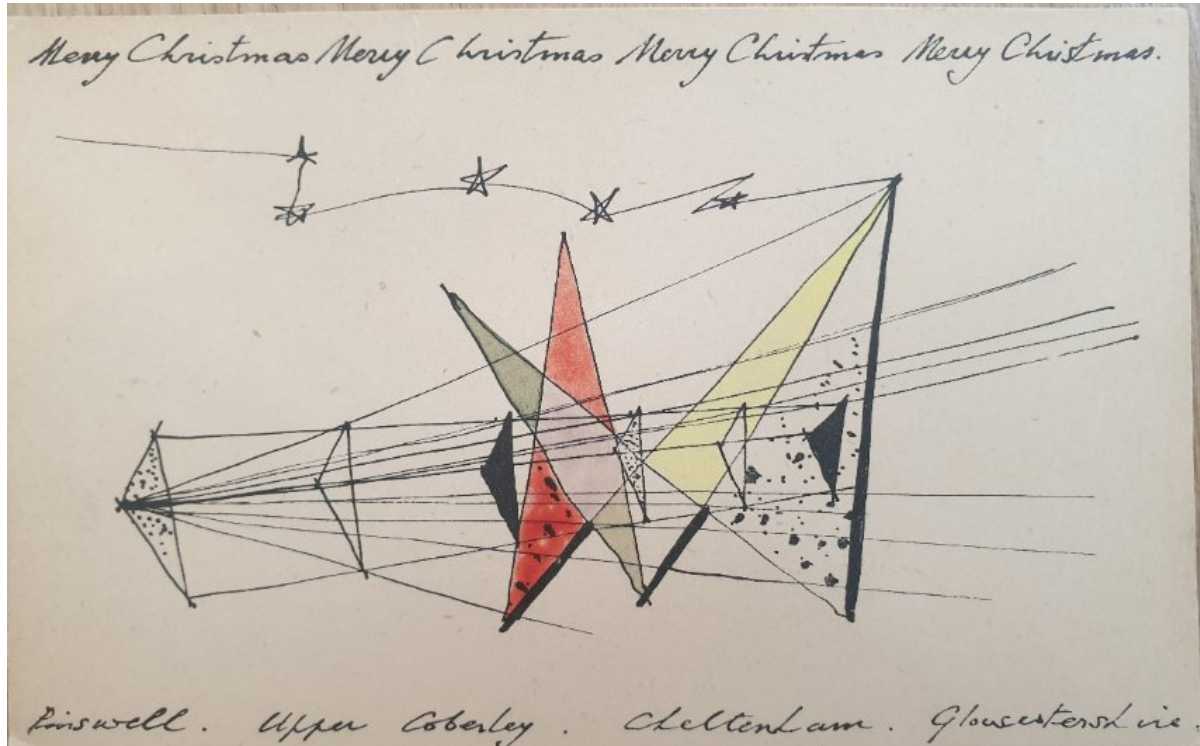

OSBORNE SAMUEL

MODERN AND CONTEMPORARY ART

LYNN CHADWICK (1914-2003)

Untitled, 1948

8.2 x 13.2 cms

(3.22 x 5.19 in)

Available

Ink with coloured wash on card