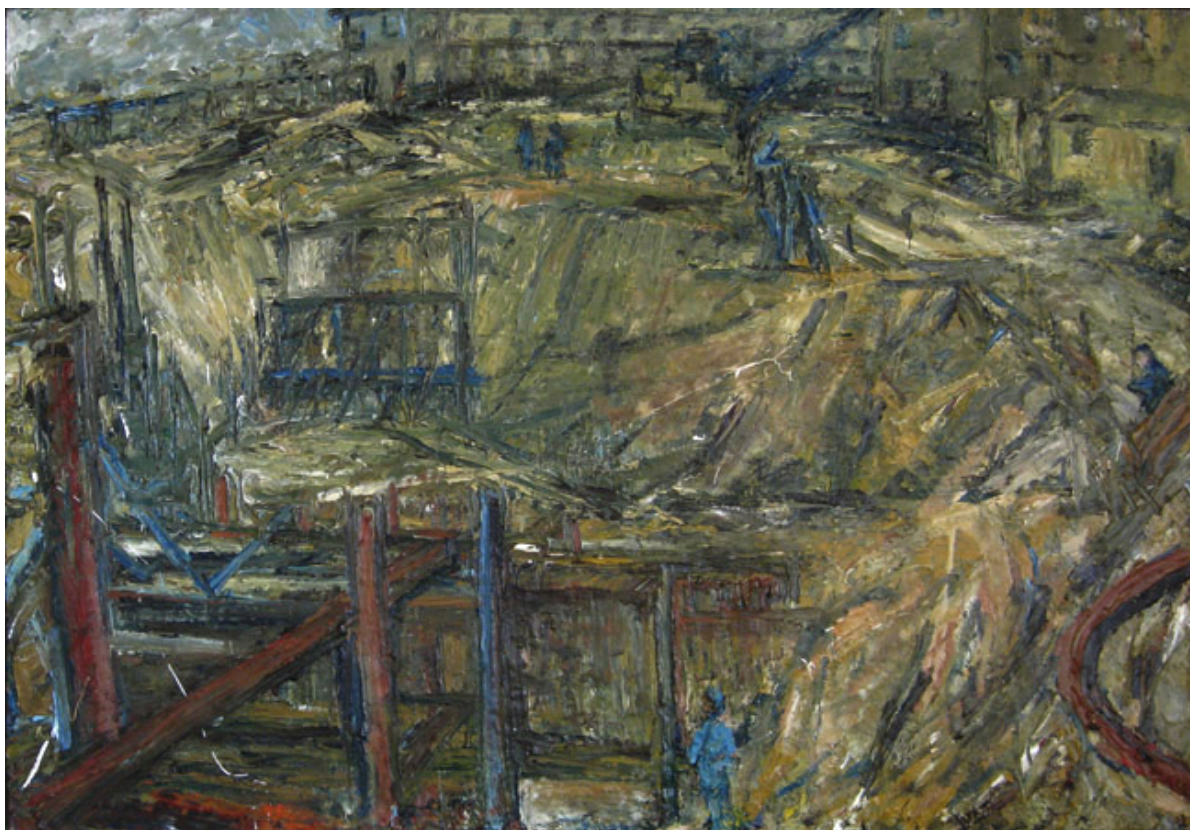

# OSBORNE SAMUEL

MODERN AND CONTEMPORARY ART

---

BARRY NEWIS

**Building Site - South London, 2010**

Oil on Plyboard  
91.5 x 132.1 cms  
(35.96 x 51.92 in)  
P.O.A.

Signed, dated and titled verso