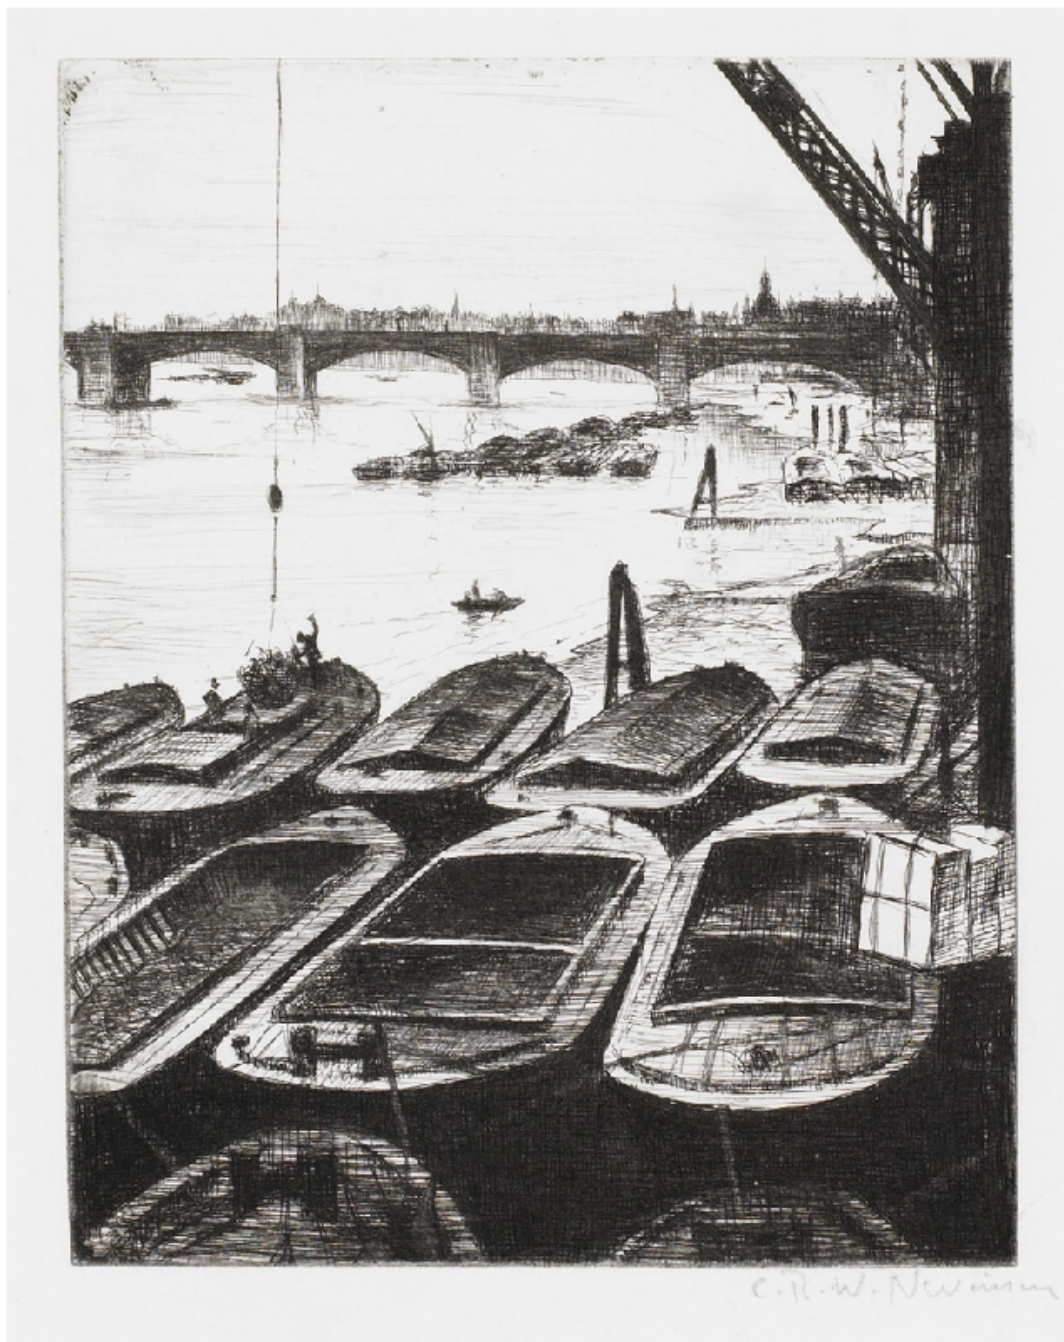

# OSBORNE SAMUEL

MODERN AND CONTEMPORARY ART

CHRISTOPHER NEVINSON (1889-1946)

**The Pool of London, c.1920**

Drypoint

17.5 x 14 cms

(6.88 x 5.50 in)

Page 1 of 2

# OSBORNE SAMUEL

MODERN AND CONTEMPORARY ART

---

Signed lower right

Ref: Black 69