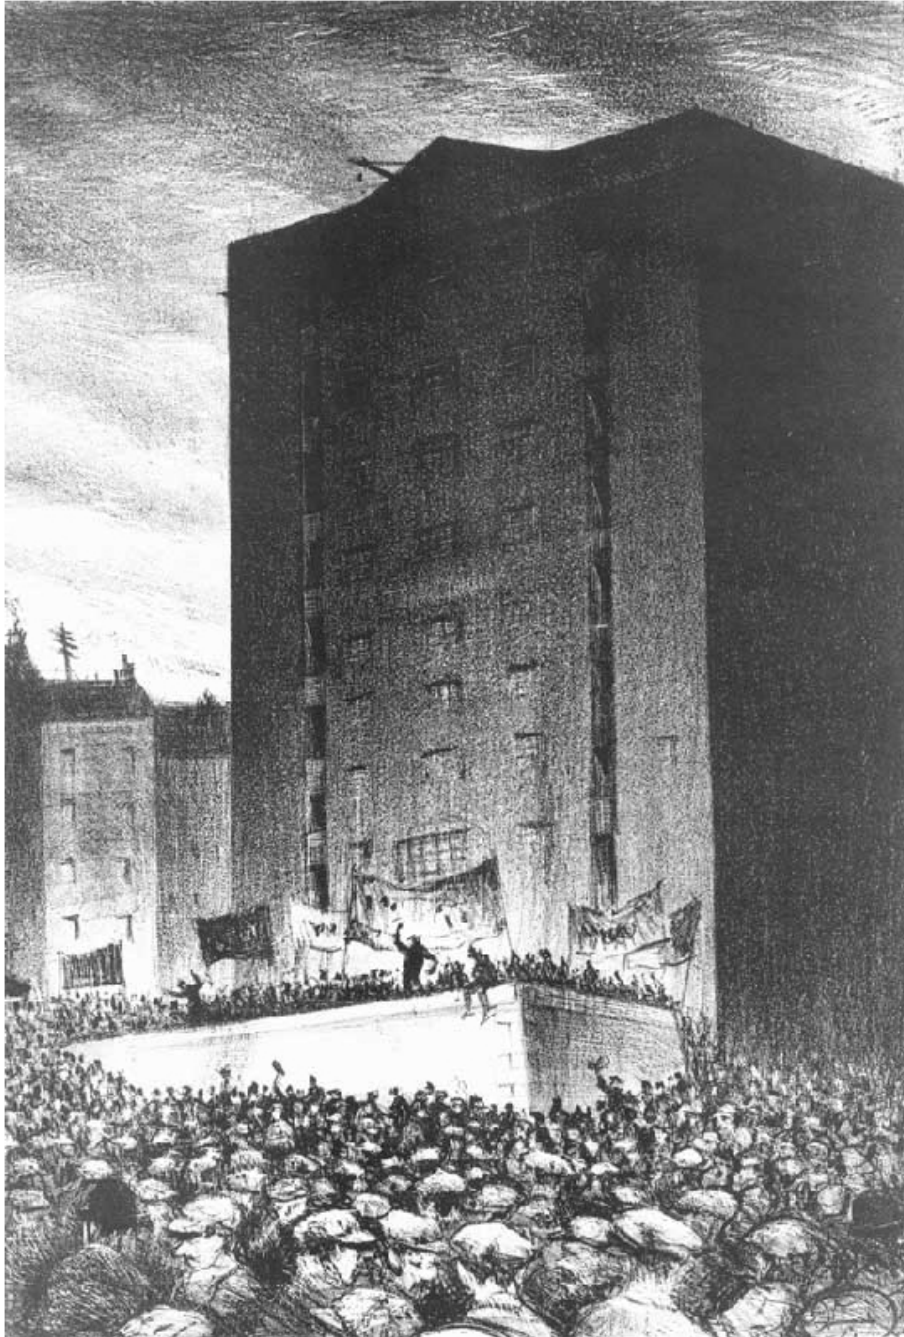

OSBORNE SAMUEL

MODERN AND CONTEMPORARY ART

CHRISTOPHER NEVINSON (1889-1946)

The Workers, 1919

Lithograph

51.2 x 35 cms

(20.12 x 13.76 in)

OSBORNE SAMUEL

MODERN AND CONTEMPORARY ART

Signed and dated lower right from the edition of 50

Ref: Black 59