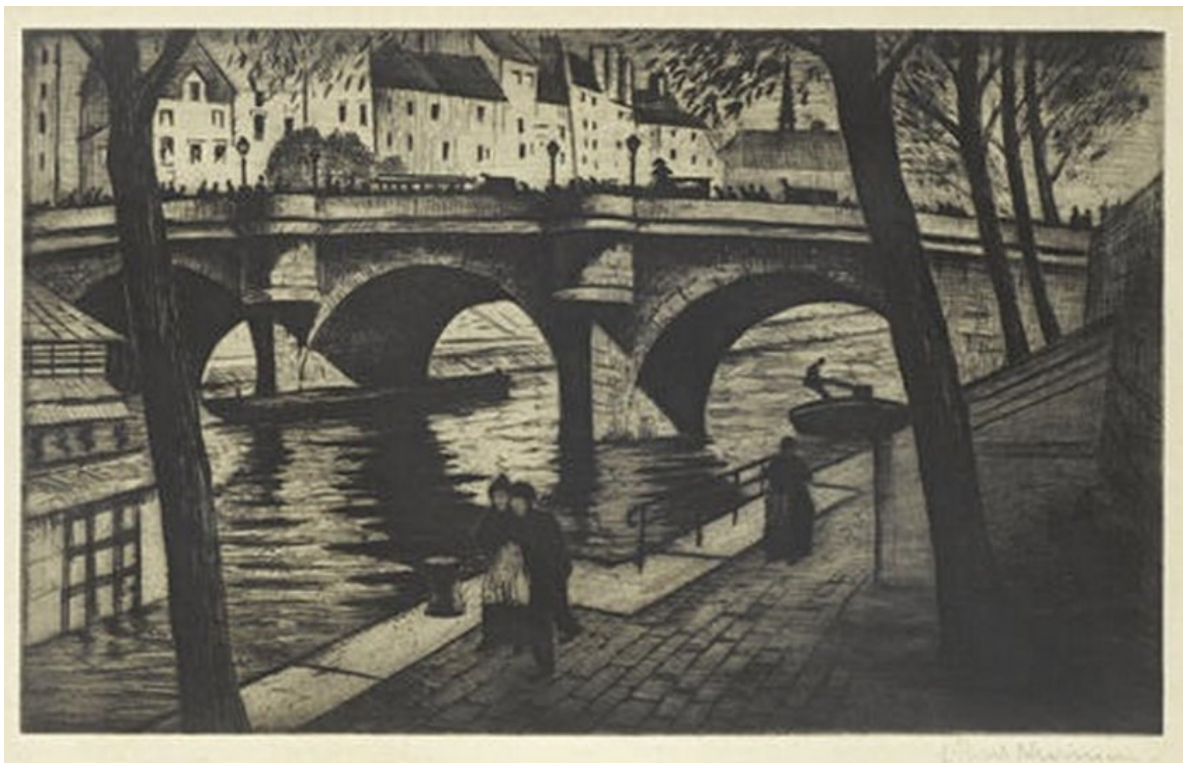

# OSBORNE SAMUEL

MODERN AND CONTEMPORARY ART

---

CHRISTOPHER NEVINSON (1889-1946)

**Pont Neuf, 1922**

Etching and drypoint

18.7 x 30.3 cms

(7.35 x 11.91 in)